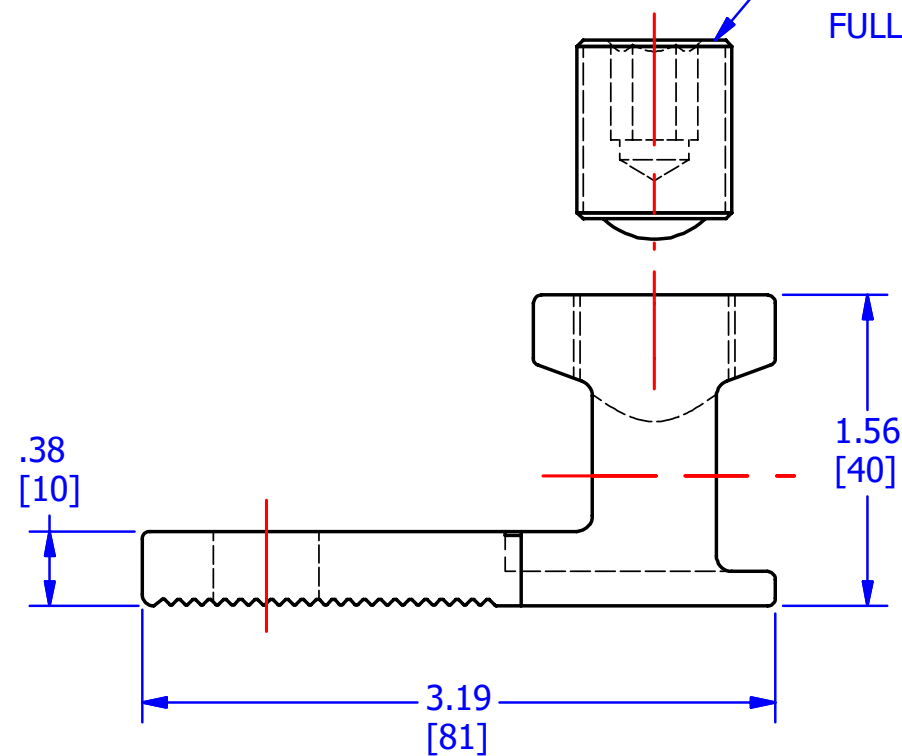

SCREWS ARE SUPPLIED WITH CONNECTOR AND COMES FULLY ASSEMBLED.

FINISH: TIN PLATE
MATERIAL: ALUMINUM

					TO ORDER CMC PRODUCTS CALL 1-513-860-4455	DRAWN BY: TS 11-15-17	NAME OF PART: LUG ASSEMBLY	CAT. NO.: 2AB-600
					FOR PRODUCT INFO: http://www.cmclugs.com	CHECKED BY:	DWG NO: C00494115-S	A
A	NEW DRAWING CREATED		11-15-17	TS		DRAWING NOT TO SCALE		SHEET NO: 1 OF 1
REV.	DESCRIPTION	ECN	DATE	INIT.				