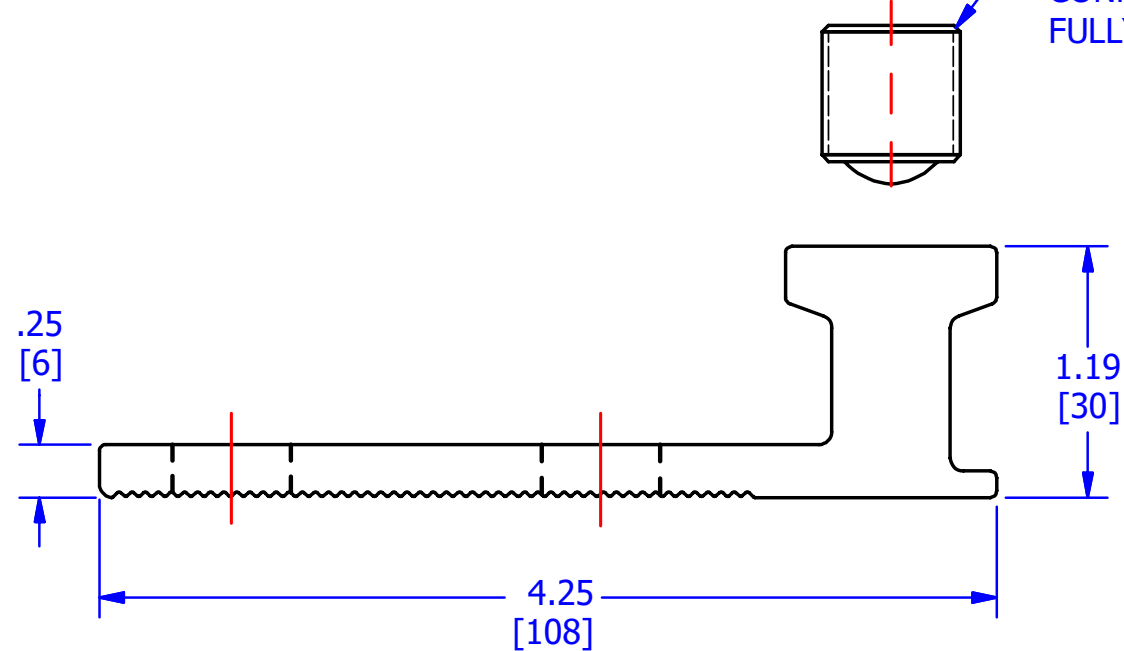

SCREWS ARE SUPPLIED WITH CONNECTOR AND COMES FULLY ASSEMBLED

FINISH: TIN PLATED
MATERIAL: ALUMINUM

					TO ORDER CMC PRODUCTS CALL 1-513-860-4455	DRAWN BY: TS 11/13/17	NAME OF PART: LUG ASSEMBLY	CAT. NO.: 2AB2-350
					FOR PRODUCT INFO: http://www.cmclugs.com	CHECKED BY:	DWG NO: C00494208-S	A
A	NEW DRAWING CREATED		11/13/17	TS	DRAWING NOT TO SCALE		SHEET NO: 1 OF 1	