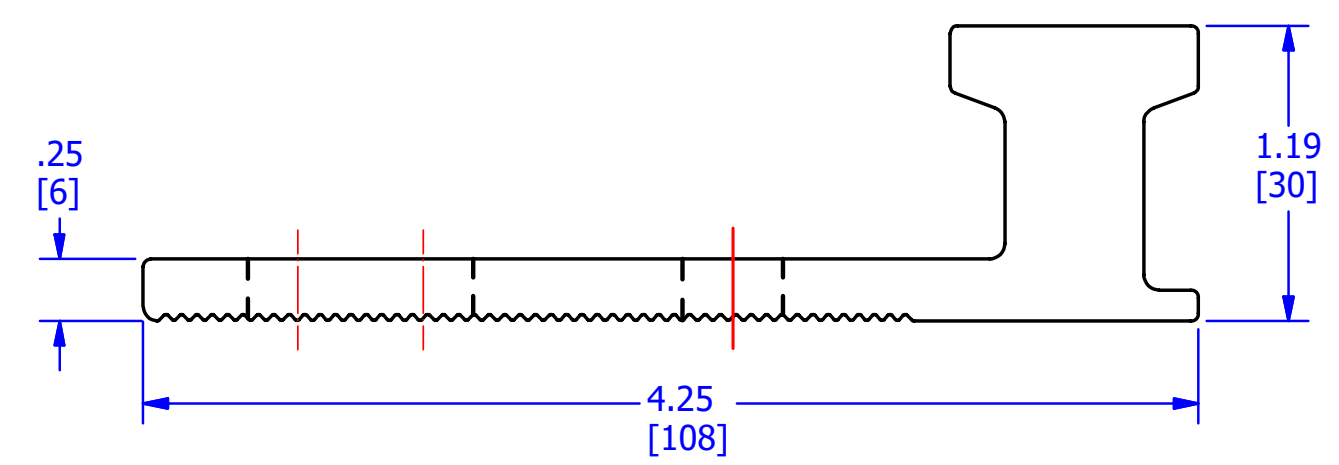

SCREWS ARE SUPPLIED WITH CONNECTOR AND COMES FULLY ASSEMBLED.

FINISH: TIN PLATED  
MATERIAL: ALUMINUM

					TO ORDER CMC PRODUCTS CALL 1-513-860-4455	DRAWN BY: TS 12/05/17	NAME OF PART: LUG ASSEMBLY	CAT. NO.: A1B2-350
					FOR PRODUCT INFO: <a href="http://www.cmclugs.com">http://www.cmclugs.com</a>	CHECKED BY:	DWG NO: C00494213-S	A
A	NEW DRAWING CREATED		12/05/17	TS	DRAWING NOT TO SCALE		SHEET NO: 1 OF 1	