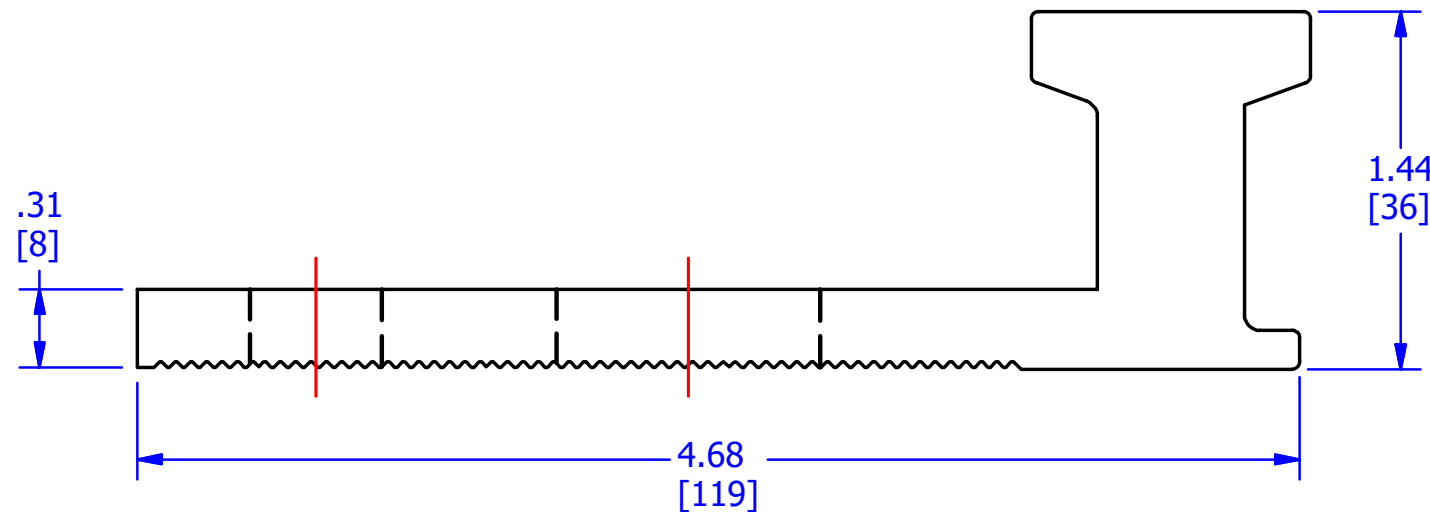

SCREWS ARE SUPPLIED WITH CONNECTOR AND COMES FULLY ASSEMBLED.

FINISH: TIN PLATED
MATERIAL: ALUMINUM

					TO ORDER CMC PRODUCTS CALL 1-513-860-4455	DRAWN BY: TS 01-09-18	NAME OF PART: LUG ASSEMBLY	CAT. NO.: ABSG-500
					FOR PRODUCT INFO: http://www.cmclugs.com	CHECKED BY:	DWG NO: C00494230-S	A
A	NEW DRAWING CREATED		01-09-18	TS	DRAWING NOT TO SCALE		SHEET NO: 1 OF 1	
REV.	DESCRIPTION	ECN	DATE	INIT.				