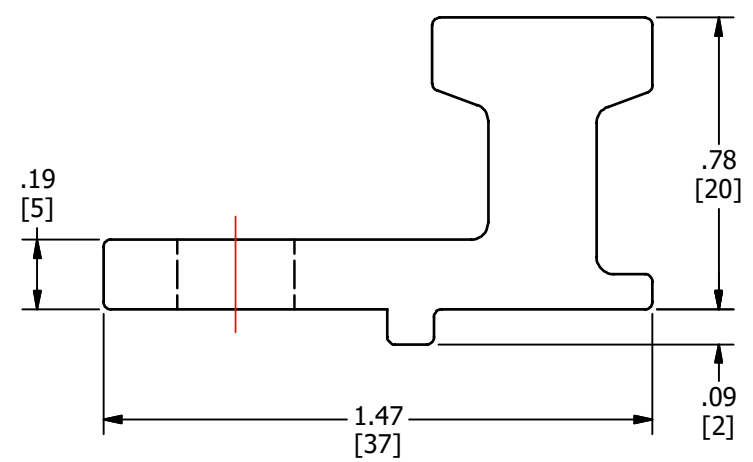

SCREWS ARE SUPPLIED WITH CONNECTOR AND COMES FULLY ASSEMBLED.

FINISH: TIN PLATED
MATERIAL: ALUMINUM

				TO ORDER CMC PRODUCTS		DRAWN BY: TS		NAME OF PART:		CAT. NO.:	
				UNITED STATES 1-513-860-4455		06-10-20		LUG ASSEMBLY		AB-125R	
				CANADA 1-800-361-6975		CHECKED BY:		DWG NO:		A	
				MEXICO 011-52-722-265-4400				C00494393-S			
A NEW DRAWING CREATED				06-10-20		TS		DRAWING NOT TO SCALE		SHEET NO: 1 OF 1	
REV.		DESCRIPTION		ECN		DATE		INIT.			