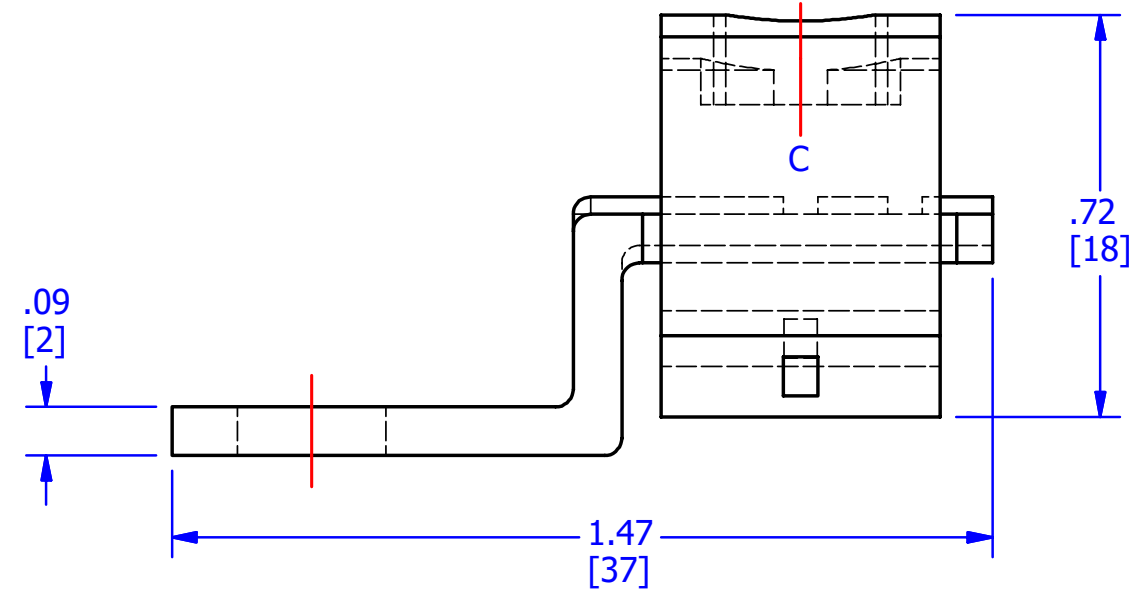

SCREWS ARE SUPPLIED WITH CONNECTOR AND COMES FULLY ASSEMBLED.

FINISH: CLEAN ONLY
MATERIAL: COPPER

					TO ORDER CMC PRODUCTS CALL 1-513-860-4455	DRAWN BY: TS 07-18-19	NAME OF PART: COLLAR ASSEMBLY	CAT. NO.: CF-90
					FOR PRODUCT INFO: http://www.cmclugs.com	CHECKED BY:	DWG NO: C00497000-S	A
A	NEW DRAWING CREATED		07-18-19	TS		DRAWING NOT TO SCALE		SHEET NO: 1 OF 1
REV.	DESCRIPTION	ECN	DATE	INIT.				