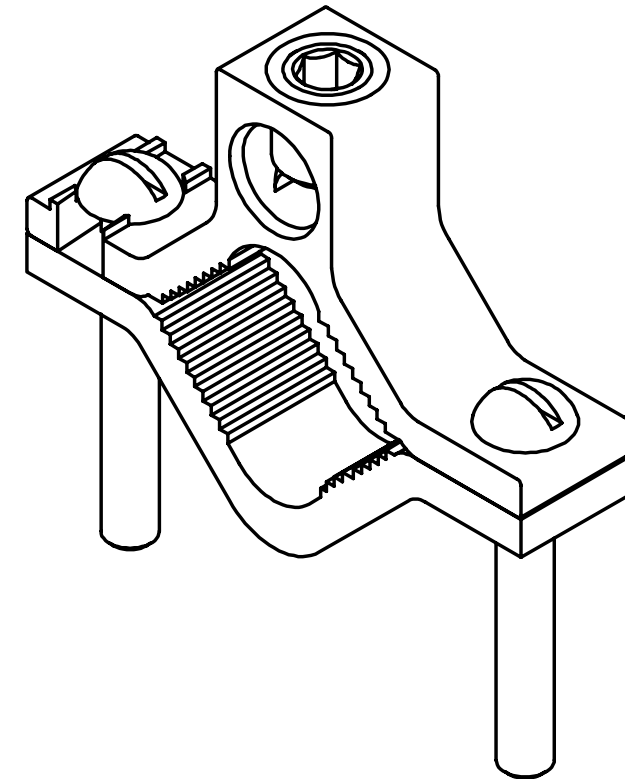

TAP 5/8 - HEX. SOCKET SCREW

SCREWS ARE SUPPLIED WITH CONNECTOR AND COMES FULLY ASSEMBLED

FINISH: TIN PLATE
MATERIAL: ALUMINUM

					TO ORDER CMC PRODUCTS CALL 1-513-860-4455	DRAWN BY: TS 04/12/18	NAME OF PART: GROUND CLAMP ASSEMBLY	CAT. NO.: GC-18A
					FOR PRODUCT INFO: http://www.cmclugs.com	CHECKED BY:	DWG NO: C48494001-S	A
A	NEW DRAWING CREATED		04/12/18	TS	DRAWING NOT TO SCALE		SHEET NO: 1 OF 1	
REV.	DESCRIPTION	ECN	DATE	INIT.				