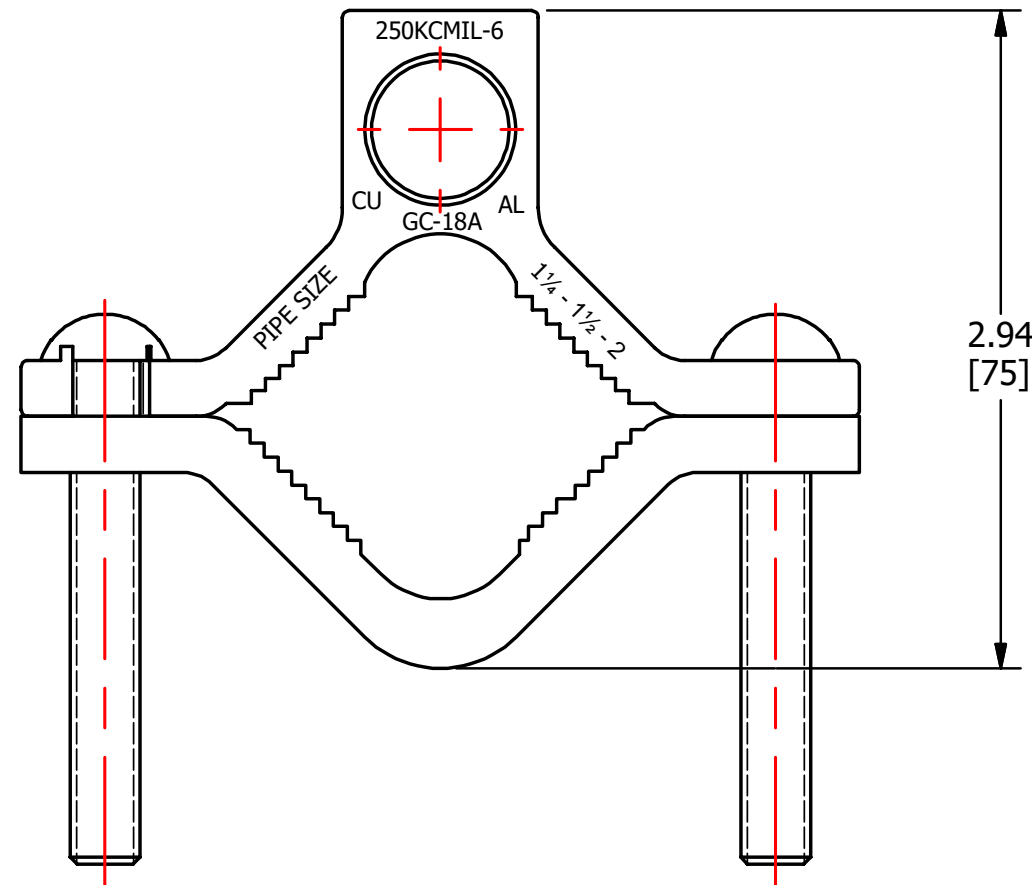

TAP 5/8 - HEX. SOCKET SCREW

SCREWS ARE SUPPLIED WITH CONNECTOR AND COMES FULLY ASSEMBLED

FINISH: TIN PLATE
MATERIAL: ALUMINUM

					TO ORDER CMC PRODUCTS CALL 1-513-860-4455	DRAWN BY: TS 04/12/18	NAME OF PART: GROUND CLAMP ASSEMBLY	CAT. NO.: GC-18A
					FOR PRODUCT INFO: http://www.cmclugs.com	CHECKED BY:	DWG NO: C48494001-S	A
A	NEW DRAWING CREATED		04/12/18	TS	DRAWING NOT TO SCALE		SHEET NO: 1 OF 1	
REV.	DESCRIPTION	ECN	DATE	INIT.				