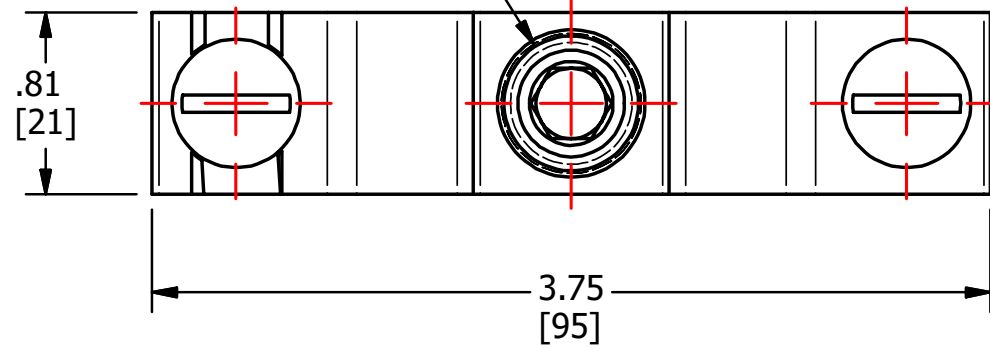

TAP 5/8 - HEX. SOCKET SCREW

SCREWS ARE SUPPLIED WITH CONNECTOR AND COMES FULLY ASSEMBLED

FINISH: TIN PLATE
MATERIAL: ALUMINUM

					TO ORDER CMC PRODUCTS CALL 1-513-860-4455	DRAWN BY: TS 04/12/18	NAME OF PART: GROUND CLAMP ASSEMBLY	CAT. NO.: GC-18A
					FOR PRODUCT INFO: http://www.cmclugs.com	CHECKED BY:	DWG NO: C48494001-S	A
A	NEW DRAWING CREATED		04/12/18	TS	DRAWING NOT TO SCALE		SHEET NO: 1 OF 1	
REV.	DESCRIPTION	ECN	DATE	INIT.				