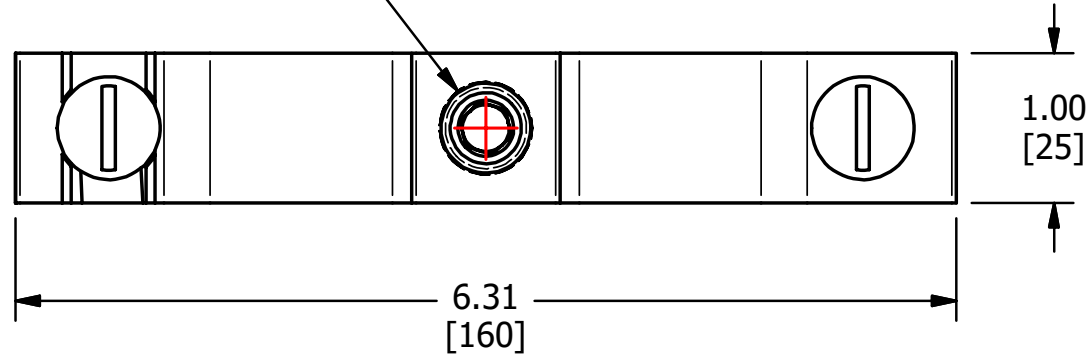

TAP 5/8 - HEX. SOCKET SCREW

SCREWS ARE SUPPLIED WITH CONNECTOR AND COMES FULLY ASSEMBLED

FINISH: TIN PLATE  
MATERIAL: ALUMINUM

|          |                     |     |          |       | TO ORDER CMC PRODUCTS CALL<br>1-513-860-4455<br><br>FOR PRODUCT INFO:<br><a href="http://www.cmclugs.com">http://www.cmclugs.com</a> | DRAWN BY: <b>TS</b><br>08-19-19<br>CHECKED BY: | NAME OF PART:<br><b>GROUND CLAMP</b><br><br>DWG NO:<br>C48494002-S | CAT. NO.:<br>GC-22A  |
|----------|---------------------|-----|----------|-------|--|--|--|--|
| <b>A</b> | NEW DRAWING CREATED |     | 08-19-19 | TS    |  | DRAWING NOT TO SCALE                           | SHEET NO: 1 OF 1   | <b>A</b>  |
| REV.     | DESCRIPTION         | ECN | DATE     | INIT. |  |  |  |  |