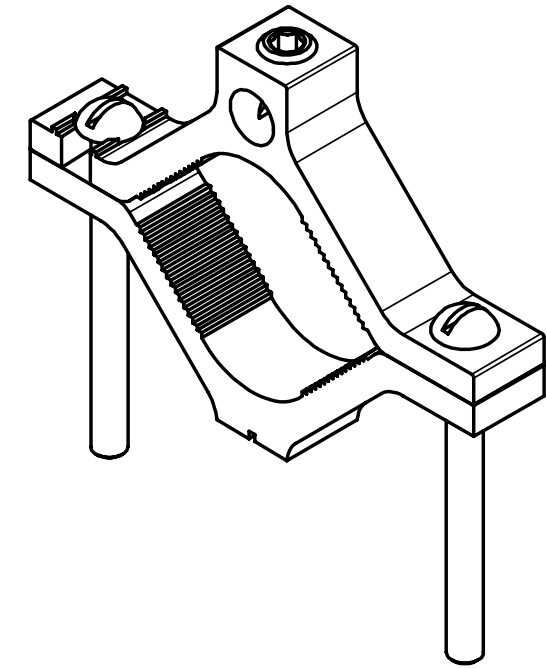

TAP 5/8 - HEX. SOCKET SCREW

SCREWS ARE SUPPLIED WITH CONNECTOR AND COMES FULLY ASSEMBLED

FINISH: TIN PLATE  
MATERIAL: ALUMINUM

|          |                     |     |          |       | TO ORDER CMC PRODUCTS CALL<br>1-513-860-4455<br><br>FOR PRODUCT INFO:<br><a href="http://www.cmclugs.com">http://www.cmclugs.com</a> | DRAWN BY: <b>TS</b><br>08-19-19<br>CHECKED BY: | NAME OF PART:<br><b>GROUND CLAMP</b><br><br>DWG NO:<br>C48494002-S | CAT. NO.:<br>GC-22A  |
|----------|---------------------|-----|----------|-------|--|--|--|--|
| <b>A</b> | NEW DRAWING CREATED |     | 08-19-19 | TS    |  | DRAWING NOT TO SCALE                           | SHEET NO: 1 OF 1   | <b>A</b>  |
| REV.     | DESCRIPTION         | ECN | DATE     | INIT. |  |  |  |  |