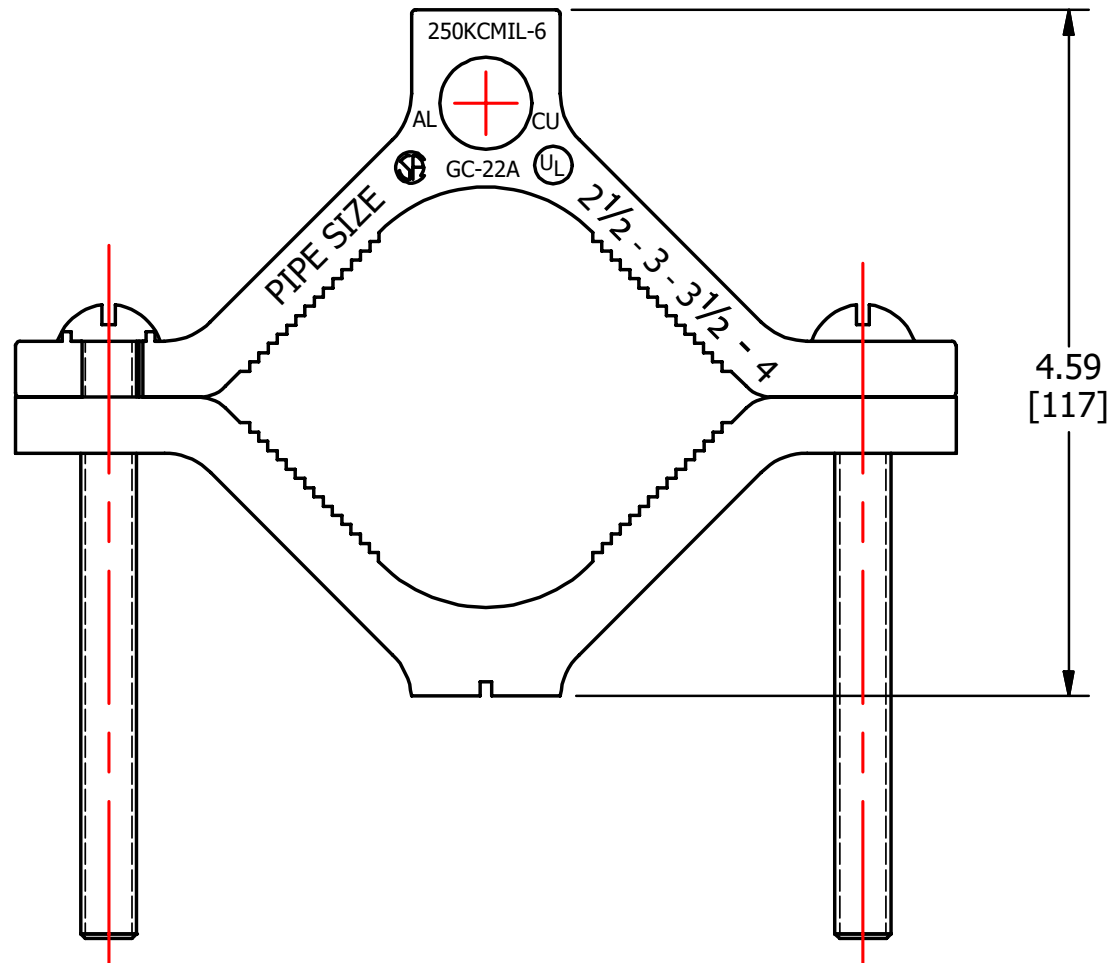

TAP 5/8 - HEX. SOCKET SCREW

SCREWS ARE SUPPLIED WITH CONNECTOR AND COMES FULLY ASSEMBLED

FINISH: TIN PLATE  
MATERIAL: ALUMINUM

|          |                     |     |          |       | TO ORDER CMC PRODUCTS CALL<br>1-513-860-4455<br><br>FOR PRODUCT INFO:<br><a href="http://www.cmclugs.com">http://www.cmclugs.com</a> | DRAWN BY: <b>TS</b><br>08-19-19<br>CHECKED BY: | NAME OF PART:<br><b>GROUND CLAMP</b><br><br>DWG NO:<br>C48494002-S | CAT. NO.:<br>GC-22A  |
|----------|---------------------|-----|----------|-------|--|--|--|--|
| <b>A</b> | NEW DRAWING CREATED |     | 08-19-19 | TS    |  | DRAWING NOT TO SCALE                           | SHEET NO: 1 OF 1   | <b>A</b>  |
| REV.     | DESCRIPTION         | ECN | DATE     | INIT. |  |  |  |  |