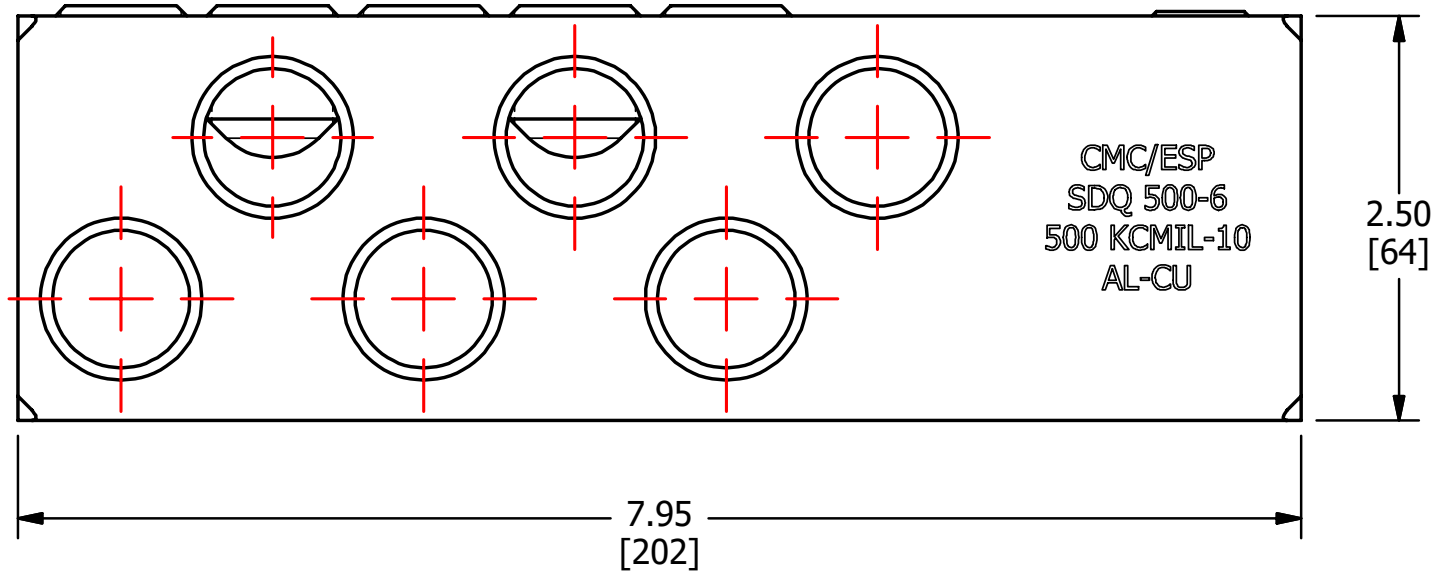

S.NO	CATALOG NUMBER
1	SDQ500-6
2	SDQ500-6I

SCREWS ARE SUPPLIED WITH CONNECTOR AND COMES FULLY ASSEMBLED.

FINISH: CLEAR PLATE
MATERIAL: ALUMINUM

					TO ORDER CMC PRODUCTS	DRAWN BY: TS	NAME OF PART:	CAT. NO.:
					UNITED STATES 1-513-860-4455	02-19-20	STUD MOUNT CONNECTOR ASSEMBLY	SEE TABLE
					CANADA 1-800-361-6975	CHECKED BY:	DWG NO:	A
					MEXICO 011-52-722-265-4400		C58700335-S	
A	NEW DRAWING CREATED		02-19-20	TS	FOR PRODUCT INFO www.cmclugs.com	DRAWING NOT TO SCALE		SHEET NO: 1 OF 1