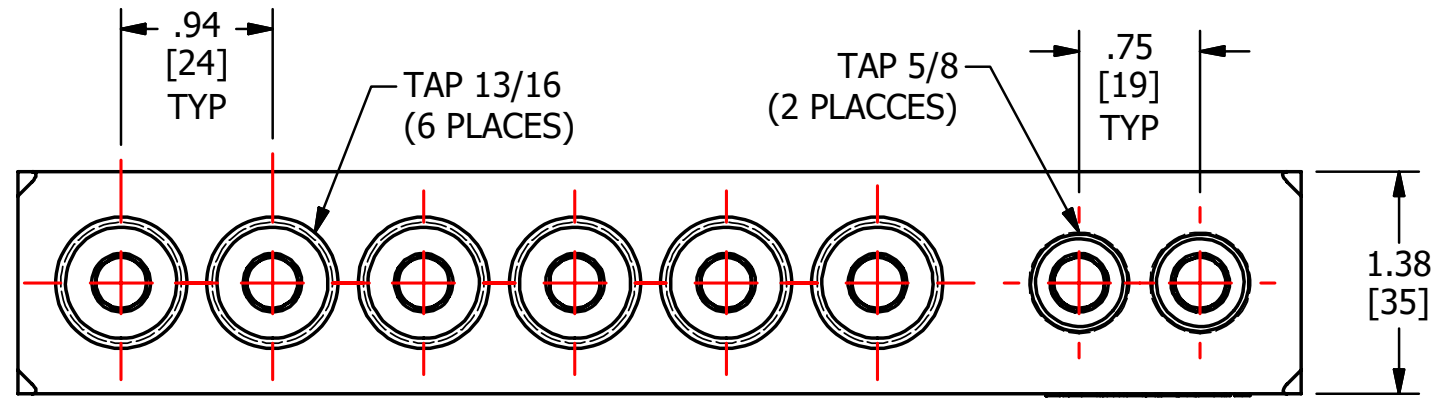

S.NO	CATALOG NUMBER
1	SDQ500-6
2	SDQ500-6I

SCREWS ARE SUPPLIED WITH CONNECTOR AND COMES FULLY ASSEMBLED.

FINISH: CLEAR PLATE
MATERIAL: ALUMINUM

					TO ORDER CMC PRODUCTS	DRAWN BY: TS	NAME OF PART:	CAT. NO.:
					UNITED STATES 1-513-860-4455	02-19-20	STUD MOUNT CONNECTOR ASSEMBLY	SEE TABLE
					CANADA 1-800-361-6975	CHECKED BY:	DWG NO:	A
					MEXICO 011-52-722-265-4400		C58700335-S	
A	NEW DRAWING CREATED		02-19-20	TS	FOR PRODUCT INFO www.cmclugs.com	DRAWING NOT TO SCALE		SHEET NO: 1 OF 1