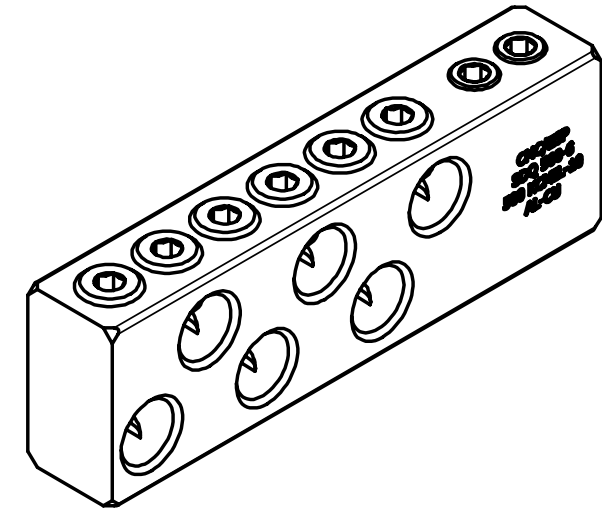

S.NO	CATALOG NUMBER
1	SDQ500-6
2	SDQ500-6I

SCREWS ARE SUPPLIED WITH CONNECTOR AND COMES FULLY ASSEMBLED.

FINISH: CLEAR PLATE
MATERIAL: ALUMINUM

					TO ORDER CMC PRODUCTS	DRAWN BY: TS	NAME OF PART:	CAT. NO.:
					UNITED STATES 1-513-860-4455	02-19-20	STUD MOUNT CONNECTOR ASSEMBLY	SEE TABLE
					CANADA 1-800-361-6975	CHECKED BY:	DWG NO:	A
					MEXICO 011-52-722-265-4400		C58700335-S	
A	NEW DRAWING CREATED		02-19-20	TS	FOR PRODUCT INFO www.cmclugs.com	DRAWING NOT TO SCALE		SHEET NO: 1 OF 1