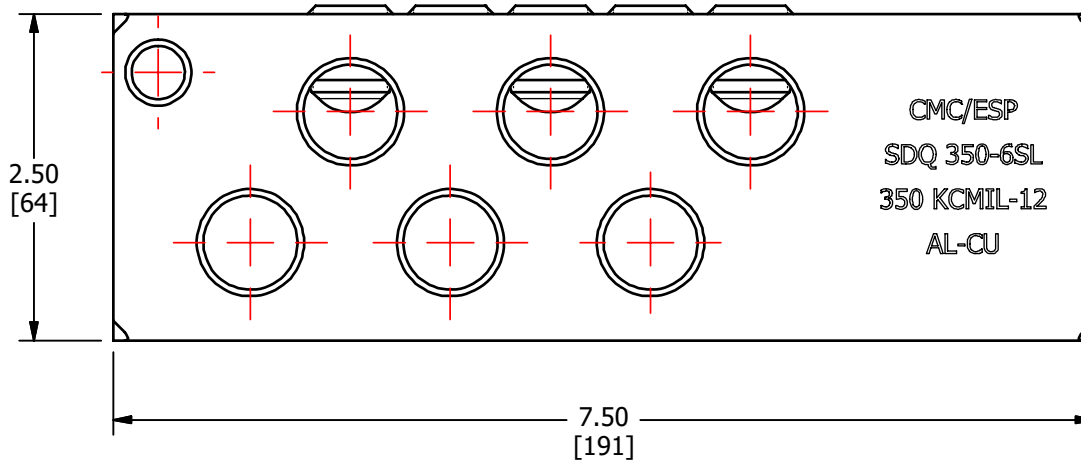

S.NO	CATALOG NUMBER
1	SDQ350-6SL
2	SDQ350-6SLI

SCREWS ARE SUPPLIED WITH  
CONNECTOR AND COMES  
FULLY ASSEMBLED.

FINISH: CLEAR PLATE  
MATERIAL: ALUMINUM

				TO ORDER CMC PRODUCTS		DRAWN BY: TS		NAME OF PART:		CAT. NO.:	
				UNITED STATES 1-513-860-4455		02-20-20		STUD MOUNT CONNECTOR ASSEMBLY		SEE TABLE	
				CANADA 1-800-361-6975		CHECKED BY:		DWG NO:		A	
				MEXICO 011-52-722-265-4400				C58700589-S			
A NEW DRAWING CREATED				02-20-20		TS		DRAWING NOT TO SCALE		SHEET NO: 1 OF 1	
REV. DESCRIPTION				ECN		DATE		INIT.			