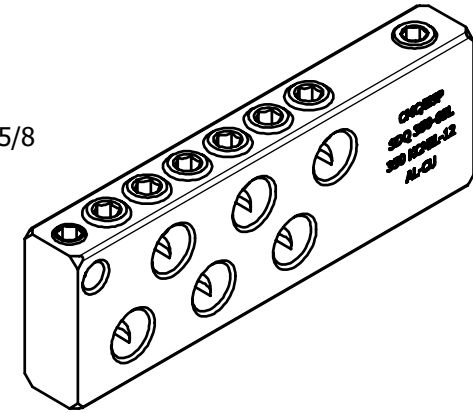

S.NO	CATALOG NUMBER
1	SDQ350-6SL
2	SDQ350-6SLI

SCREWS ARE SUPPLIED WITH  
CONNECTOR AND COMES  
FULLY ASSEMBLED.

FINISH: CLEAR PLATE  
MATERIAL: ALUMINUM

				TO ORDER CMC PRODUCTS		DRAWN BY: TS		NAME OF PART:		CAT. NO.:	
				UNITED STATES 1-513-860-4455		02-20-20		STUD MOUNT CONNECTOR ASSEMBLY		SEE TABLE	
				CANADA 1-800-361-6975		CHECKED BY:		DWG NO:		A	
				MEXICO 011-52-722-265-4400				C58700589-S			
A NEW DRAWING CREATED				02-20-20		TS		DRAWING NOT TO SCALE		SHEET NO: 1 OF 1	
REV. DESCRIPTION				ECN		DATE		INIT.			