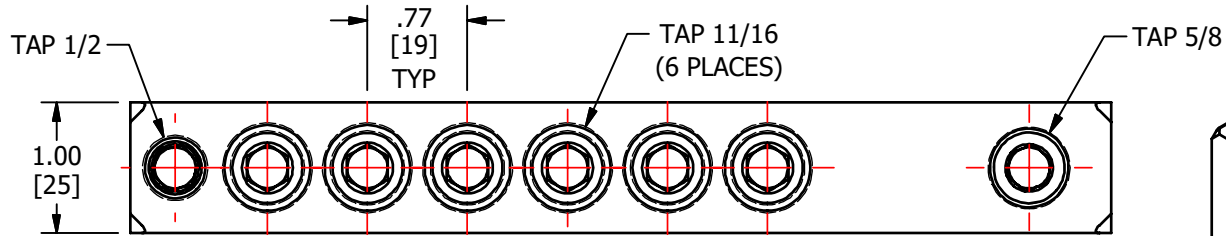

S.NO	CATALOG NUMBER
1	SDQ350-6SL
2	SDQ350-6SLI

SCREWS ARE SUPPLIED WITH  
CONNECTOR AND COMES  
FULLY ASSEMBLED.

FINISH: CLEAR PLATE  
MATERIAL: ALUMINUM

				TO ORDER CMC PRODUCTS		DRAWN BY: TS		NAME OF PART:		CAT. NO.:	
				UNITED STATES 1-513-860-4455		02-20-20		STUD MOUNT CONNECTOR ASSEMBLY		SEE TABLE	
				CANADA 1-800-361-6975		CHECKED BY:		DWG NO:		A	
				MEXICO 011-52-722-265-4400				C58700589-S			
A NEW DRAWING CREATED				02-20-20		TS		DRAWING NOT TO SCALE		SHEET NO: 1 OF 1	
REV. DESCRIPTION				ECN		DATE		INIT.			