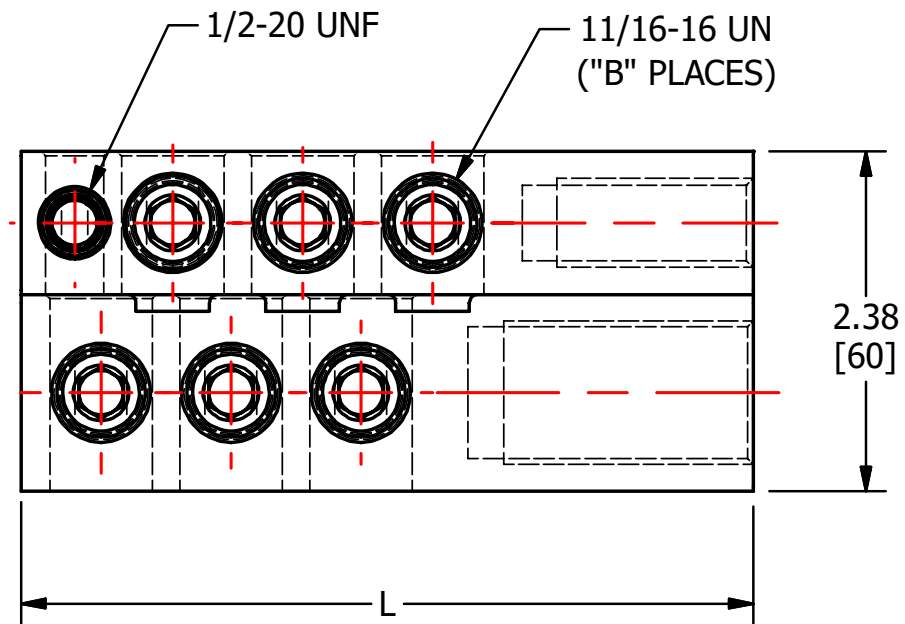

S.NO	CATALOG NUMBER	L	B
1	ZSU6-350SLI	5.13 [130]	6
2	ZSU6-350SL	5.13 [130]	6
3	ZSU8-350SLI	6.04 [153]	8
4	ZSU8-350SL	6.04 [153]	8

SCREWS ARE SUPPLIED WITH CONNECTOR AND COMES FULLY ASSEMBLED.

					TO ORDER CMC PRODUCTS CALL 1-513-860-4455	DRAWN BY: TS 12/24/18	NAME OF PART: STUD MOUNT CONNECTOR	CAT. NO.: SEE TABLE
					FOR PRODUCT INFO: http://www.cmclugs.com	CHECKED BY:	DWG NO: C58700627-S (CHARTED)	A
A	NEW DRAWING CREATED		12/24/18	TS		DRAWING NOT TO SCALE		SHEET NO: 1 OF 1
REV.	DESCRIPTION	ECN	DATE	INIT.				