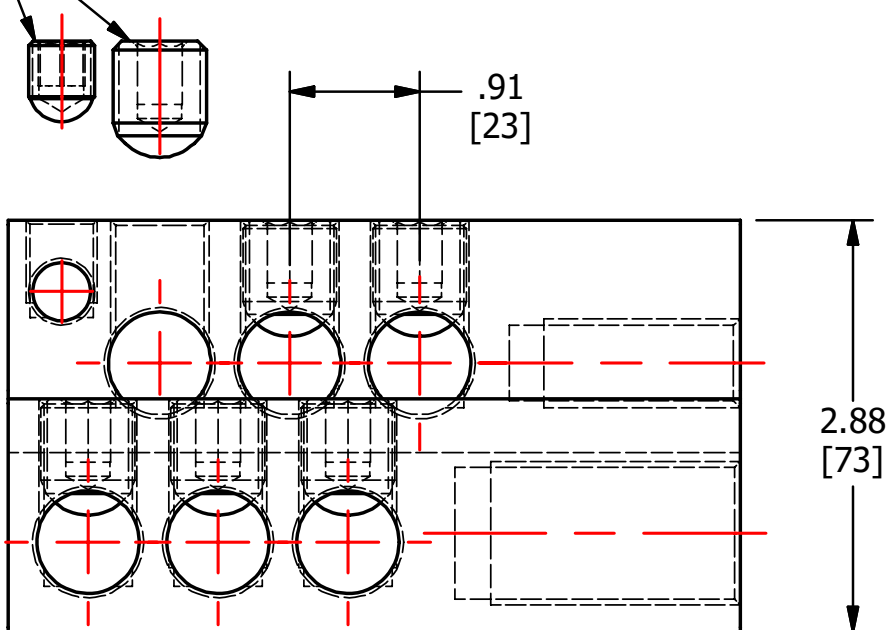

S.NO	CATALOG NUMBER	L	B
1	ZSU6-350SLI	5.13 [130]	6
2	ZSU6-350SL	5.13 [130]	6
3	ZSU8-350SLI	6.04 [153]	8
4	ZSU8-350SL	6.04 [153]	8

SCREWS ARE SUPPLIED WITH CONNECTOR AND COMES FULLY ASSEMBLED.

					TO ORDER CMC PRODUCTS CALL 1-513-860-4455	DRAWN BY: TS 12/24/18	NAME OF PART: STUD MOUNT CONNECTOR	CAT. NO.: SEE TABLE
					FOR PRODUCT INFO: http://www.cmclugs.com	CHECKED BY:	DWG NO: C58700627-S (CHARTED)	A
A	NEW DRAWING CREATED		12/24/18	TS		DRAWING NOT TO SCALE		SHEET NO: 1 OF 1
REV.	DESCRIPTION	ECN	DATE	INIT.				