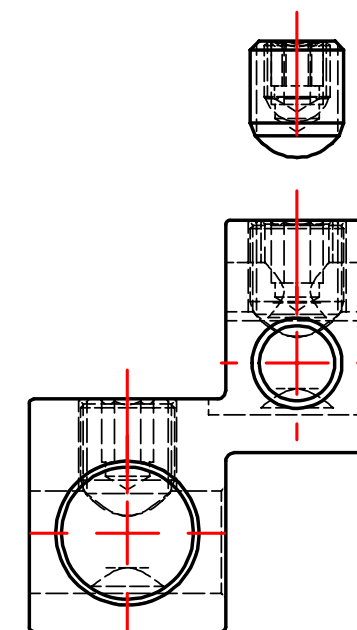

S.NO	CATALOG NUMBER	L	B
1	ZSU6-350SLI	5.13 [130]	6
2	ZSU6-350SL	5.13 [130]	6
3	ZSU8-350SLI	6.04 [153]	8
4	ZSU8-350SL	6.04 [153]	8

SCREWS ARE SUPPLIED WITH CONNECTOR AND COMES FULLY ASSEMBLED.

					TO ORDER CMC PRODUCTS CALL 1-513-860-4455	DRAWN BY: TS 12/24/18	NAME OF PART: STUD MOUNT CONNECTOR	CAT. NO.: SEE TABLE
					FOR PRODUCT INFO: http://www.cmclugs.com	CHECKED BY:	DWG NO: C58700627-S (CHARTED)	A
A	NEW DRAWING CREATED		12/24/18	TS		DRAWING NOT TO SCALE		SHEET NO: 1 OF 1
REV.	DESCRIPTION	ECN	DATE	INIT.				