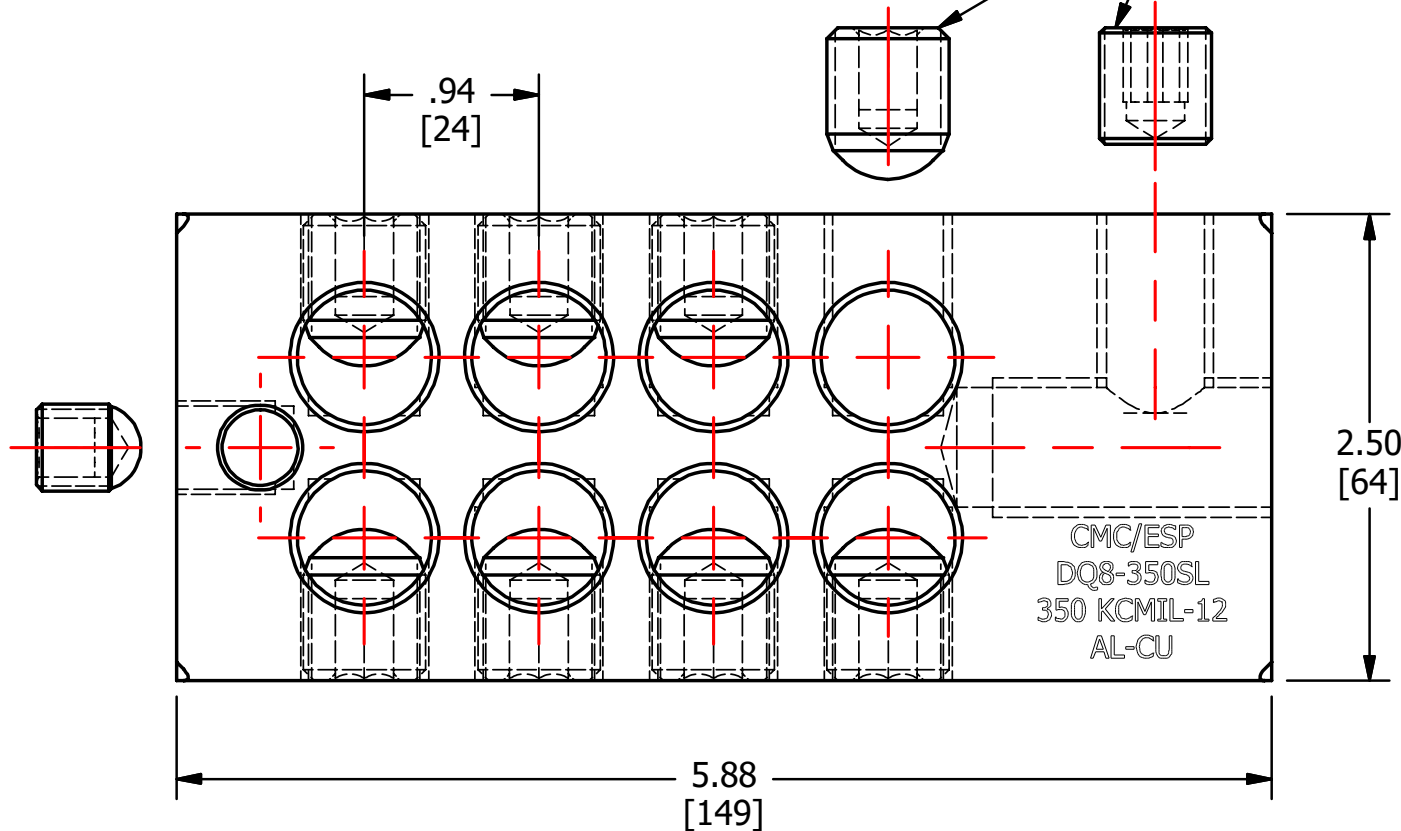

TAP 11/16-12 UN
(8 PLACES)

5/8-11 UNC - 2B

SCREWS ARE SUPPLIED WITH
CONNECTOR AND COMES
FULLY ASSEMBLED.

TAP 1/2-20 UNF

					TO ORDER CMC PRODUCTS CALL 1-513-860-4455	DRAWN BY: TS 02/14/19	NAME OF PART: STUD MOUNT CONNECTOR	CAT. NO.: DQ8-350SL
					FOR PRODUCT INFO: http://www.cmclugs.com	CHECKED BY:	DWG NO: C58700708-S	A
A	NEW DRAWING CREATED		02/12/19	TS		DRAWING NOT TO SCALE		SHEET NO: 1 OF 1
REV.	DESCRIPTION	ECN	DATE	INIT.				