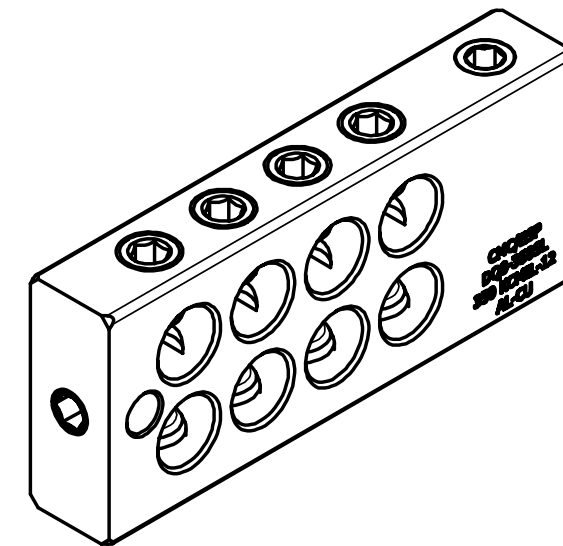

TAP 11/16-12 UN
(8 PLACES)

5/8-11 UNC - 2B

SCREWS ARE SUPPLIED WITH
CONNECTOR AND COMES
FULLY ASSEMBLED.

TAP 1/2-20 UNF

					TO ORDER CMC PRODUCTS CALL 1-513-860-4455	DRAWN BY: TS 02/14/19	NAME OF PART: STUD MOUNT CONNECTOR	CAT. NO.: DQ8-350SL
					FOR PRODUCT INFO: http://www.cmclugs.com	CHECKED BY:	DWG NO: C58700708-S	A
A	NEW DRAWING CREATED		02/12/19	TS		DRAWING NOT TO SCALE		SHEET NO: 1 OF 1
REV.	DESCRIPTION	ECN	DATE	INIT.				