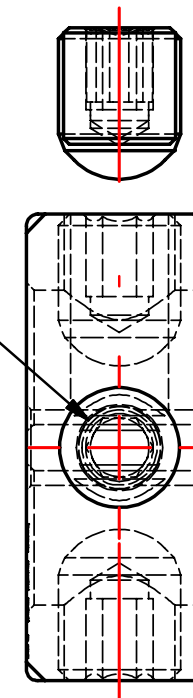

TAP 11/16-12 UN
(8 PLACES)

5/8-11 UNC - 2B

SCREWS ARE SUPPLIED WITH
CONNECTOR AND COMES
FULLY ASSEMBLED.

TAP 1/2-20 UNF

					TO ORDER CMC PRODUCTS CALL 1-513-860-4455	DRAWN BY: TS 02/14/19	NAME OF PART: STUD MOUNT CONNECTOR	CAT. NO.: DQ8-350SL
					FOR PRODUCT INFO: http://www.cmclugs.com	CHECKED BY:	DWG NO: C58700708-S	A
A	NEW DRAWING CREATED		02/12/19	TS		DRAWING NOT TO SCALE		SHEET NO: 1 OF 1
REV.	DESCRIPTION	ECN	DATE	INIT.				