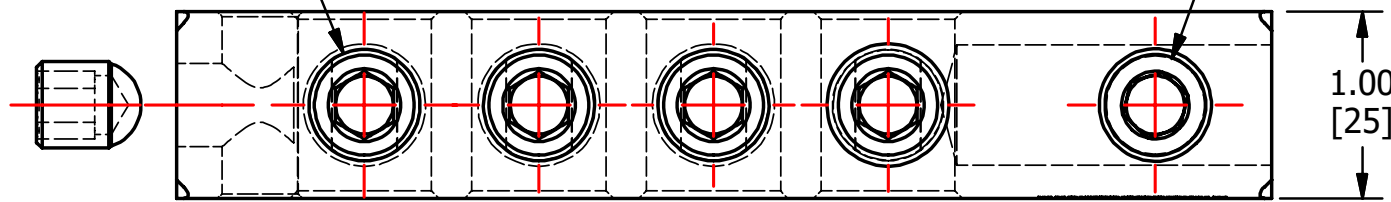

TAP 11/16-12 UN
(8 PLACES)

5/8-11 UNC - 2B

SCREWS ARE SUPPLIED WITH
CONNECTOR AND COMES
FULLY ASSEMBLED.

TAP 1/2-20 UNF

					TO ORDER CMC PRODUCTS CALL 1-513-860-4455	DRAWN BY: TS 02/14/19	NAME OF PART: STUD MOUNT CONNECTOR	CAT. NO.: DQ8-350SL
					FOR PRODUCT INFO: http://www.cmclugs.com	CHECKED BY:	DWG NO: C58700708-S	A
A	NEW DRAWING CREATED		02/12/19	TS		DRAWING NOT TO SCALE		SHEET NO: 1 OF 1
REV.	DESCRIPTION	ECN	DATE	INIT.				