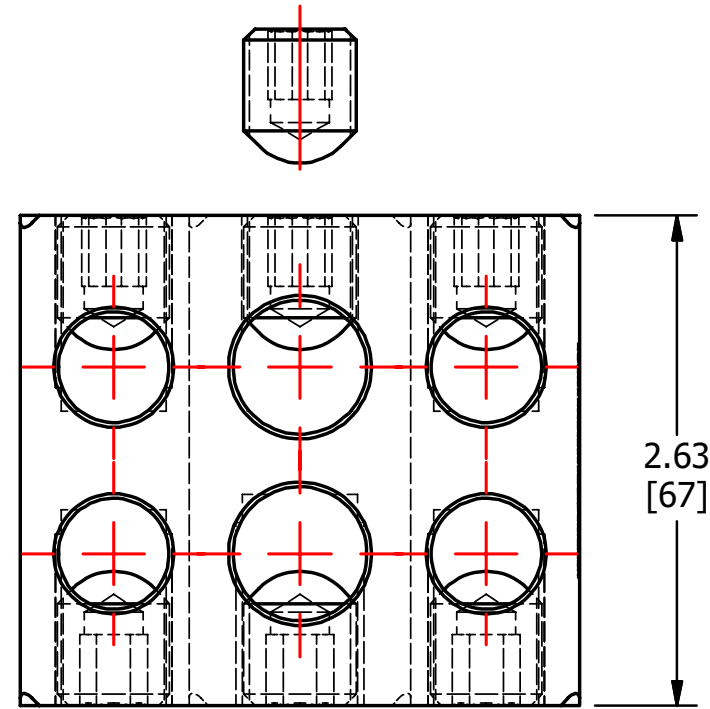

S.NO	CATALOG NUMBER
1	T24-350-250I
2	T24-350-250

SCREWS ARE SUPPLIED WITH CONNECTOR AND COMES FULLY ASSEMBLED.

					TO ORDER CMC PRODUCTS CALL 1-513-860-4455	DRAWN BY: TS 03/14/19	NAME OF PART: T- PEDESTAL CONNECTOR ASSEMBLY	CAT. NO.: SEE TABLE
					FOR PRODUCT INFO: <a href="http://www.cmclugs.com">http://www.cmclugs.com</a>	CHECKED BY:	DWG NO: C58700800I-S (CHARTED)	A
A	NEW DRAWING CREATED		03/14/19	TS		DRAWING NOT TO SCALE		SHEET NO: 1 OF 1
REV.	DESCRIPTION	ECN	DATE	INIT.				