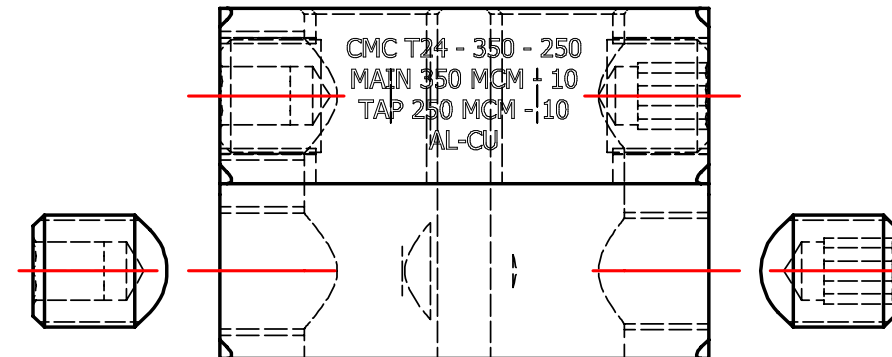

S.NO	CATALOG NUMBER
1	T24-350-250I
2	T24-350-250

SCREWS ARE SUPPLIED WITH CONNECTOR AND COMES FULLY ASSEMBLED.

					TO ORDER CMC PRODUCTS CALL 1-513-860-4455	DRAWN BY: TS 03/14/19	NAME OF PART: T- PEDESTAL CONNECTOR ASSEMBLY	CAT. NO.: SEE TABLE
					FOR PRODUCT INFO: <a href="http://www.cmclugs.com">http://www.cmclugs.com</a>	CHECKED BY:	DWG NO: C58700800I-S (CHARTED)	A
A	NEW DRAWING CREATED		03/14/19	TS		DRAWING NOT TO SCALE		SHEET NO: 1 OF 1
REV.	DESCRIPTION	ECN	DATE	INIT.				