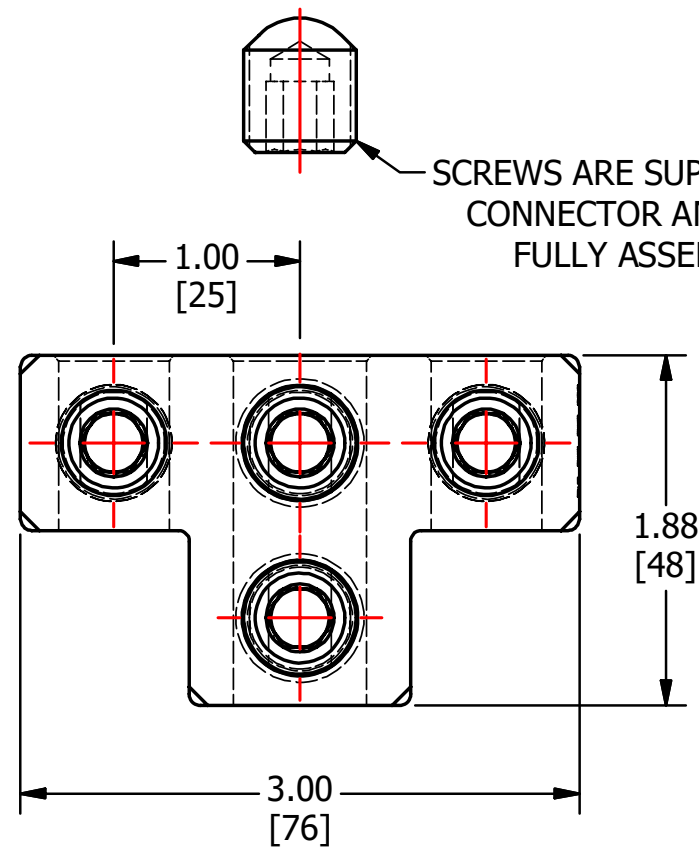

S.NO	CATALOG NUMBER
1	T24-350-250I
2	T24-350-250

SCREWS ARE SUPPLIED WITH CONNECTOR AND COMES FULLY ASSEMBLED.

					TO ORDER CMC PRODUCTS CALL 1-513-860-4455	DRAWN BY: TS 03/14/19	NAME OF PART: T- PEDESTAL CONNECTOR ASSEMBLY	CAT. NO.: SEE TABLE
					FOR PRODUCT INFO: <a href="http://www.cmclugs.com">http://www.cmclugs.com</a>	CHECKED BY:	DWG NO: C58700800I-S (CHARTED)	A
A	NEW DRAWING CREATED		03/14/19	TS		DRAWING NOT TO SCALE		SHEET NO: 1 OF 1
REV.	DESCRIPTION	ECN	DATE	INIT.				