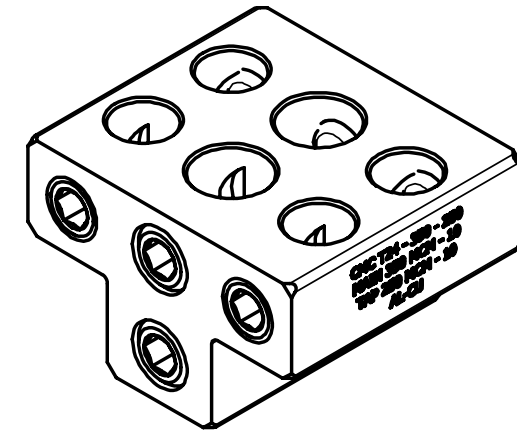

S.NO	CATALOG NUMBER
1	T24-350-250I
2	T24-350-250

SCREWS ARE SUPPLIED WITH CONNECTOR AND COMES FULLY ASSEMBLED.

					TO ORDER CMC PRODUCTS CALL 1-513-860-4455	DRAWN BY: TS 03/14/19	NAME OF PART: T- PEDESTAL CONNECTOR ASSEMBLY	CAT. NO.: SEE TABLE
					FOR PRODUCT INFO: <a href="http://www.cmclugs.com">http://www.cmclugs.com</a>	CHECKED BY:	DWG NO: C58700800I-S (CHARTED)	A
A	NEW DRAWING CREATED		03/14/19	TS		DRAWING NOT TO SCALE		SHEET NO: 1 OF 1
REV.	DESCRIPTION	ECN	DATE	INIT.				