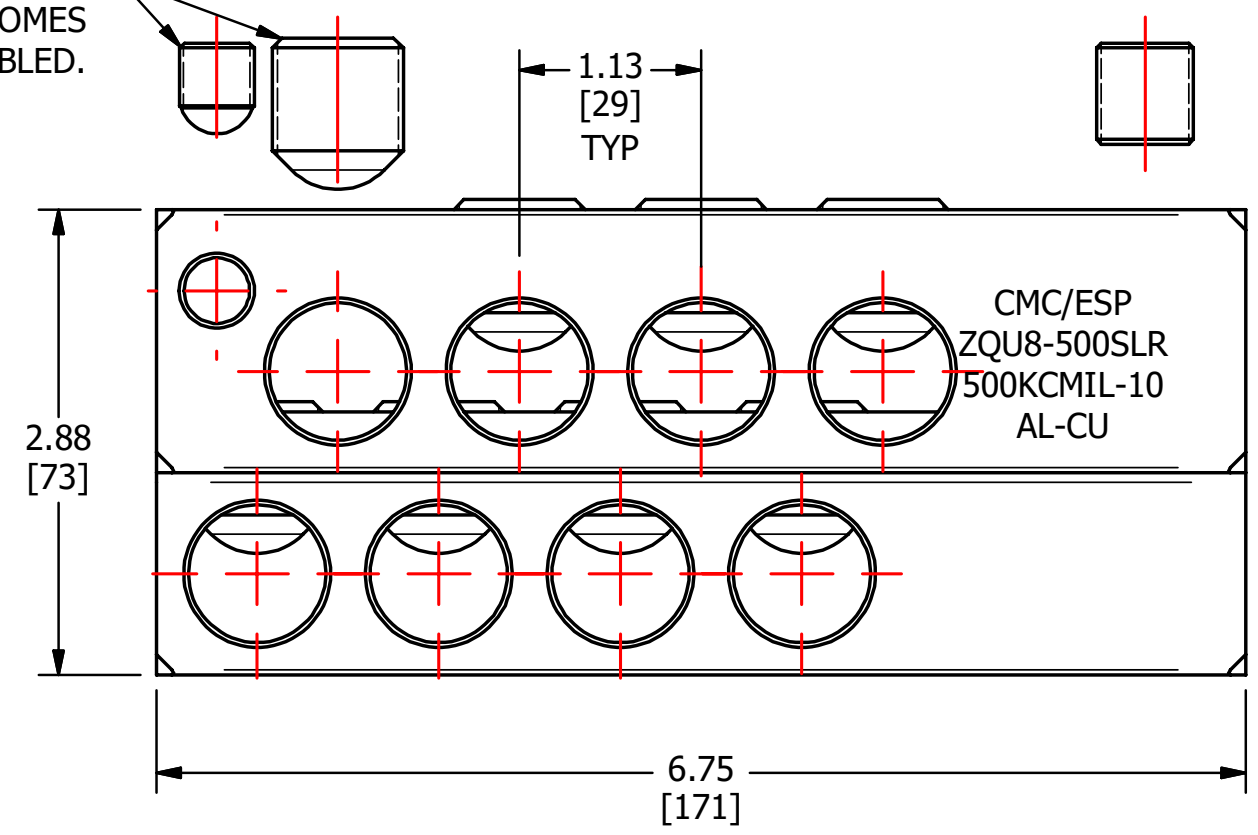

SCREWS ARE SUPPLIED WITH CONNECTOR AND COMES FULLY ASSEMBLED.

FINISH: CLEAR PLATE
MATERIAL: ALUMINUM

					TO ORDER CMC PRODUCTS	DRAWN BY: TS	NAME OF PART:	CAT. NO.:
					UNITED STATES 1-513-860-4455	12-16-19	STUD MOUNT CONNECTOR	ZQU8-500SLR
					CANADA 1-800-361-6975	CHECKED BY:	DWG NO:	A
					MEXICO 011-52-722-265-4400		C58700967-S	
A	NEW DRAWING CREATED		12-16-19	TS	FOR PRODUCT INFO www.cmclugs.com	DRAWING NOT TO SCALE		SHEET NO: 1 OF 1