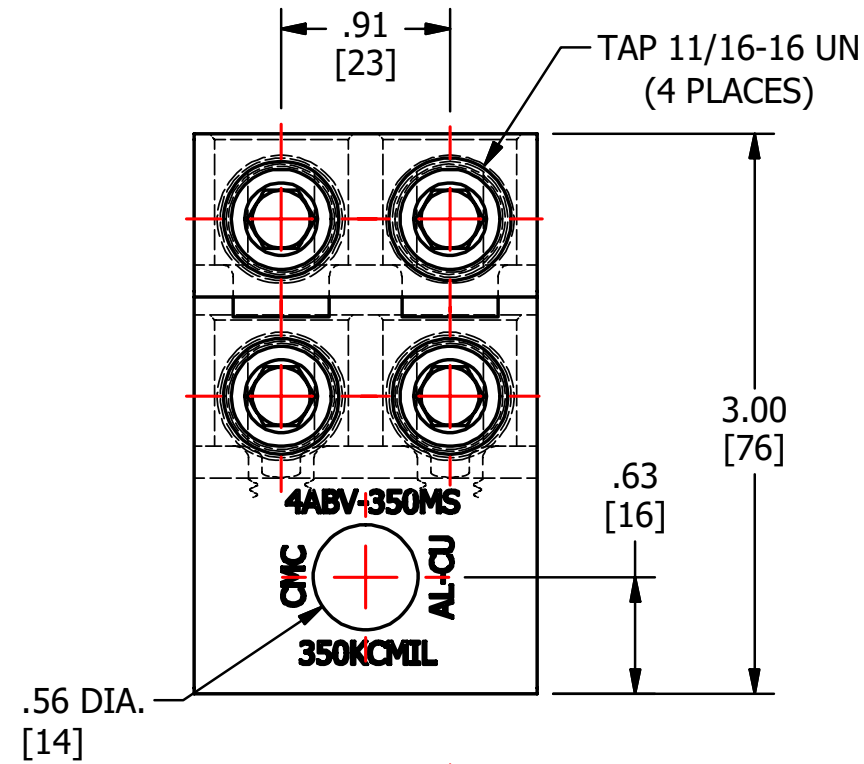

S.NO	CATALOG NUMBER
1	4ABV-350MS
2	4ABV350MSI

SCREWS ARE SUPPLIED WITH CONNECTOR AND COMES FULLY ASSEMBLED.

					TO ORDER CMC PRODUCTS CALL 1-513-860-4455	DRAWN BY: TS 01/24/19	NAME OF PART: LUG ASSEMBLY	CAT. NO.: SEE TABLE
					FOR PRODUCT INFO: <a href="http://www.cmclugs.com">http://www.cmclugs.com</a>	CHECKED BY:	DWG NO: C58701099-S	A
A	NEW DRAWING CREATED		01/24/19	TS		DRAWING NOT TO SCALE		SHEET NO: 1 OF 1