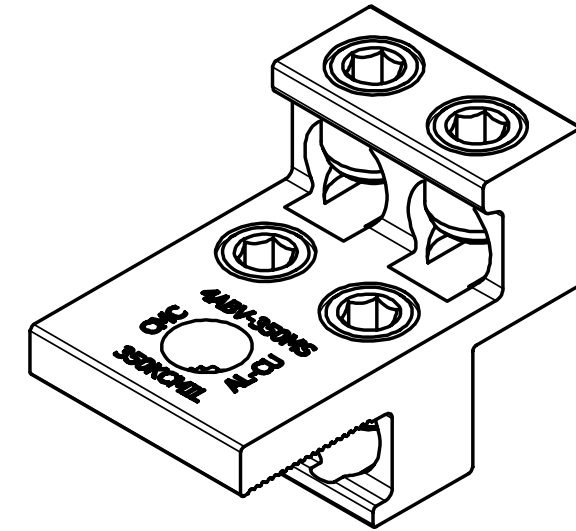

S.NO	CATALOG NUMBER
1	4ABV-350MS
2	4ABV350MSI

SCREWS ARE SUPPLIED WITH CONNECTOR AND COMES FULLY ASSEMBLED.

					TO ORDER CMC PRODUCTS CALL 1-513-860-4455	DRAWN BY: TS 01/24/19	NAME OF PART: LUG ASSEMBLY	CAT. NO.: SEE TABLE
					FOR PRODUCT INFO: <a href="http://www.cmclugs.com">http://www.cmclugs.com</a>	CHECKED BY:	DWG NO: C58701099-S	A
A	NEW DRAWING CREATED		01/24/19	TS		DRAWING NOT TO SCALE		SHEET NO: 1 OF 1