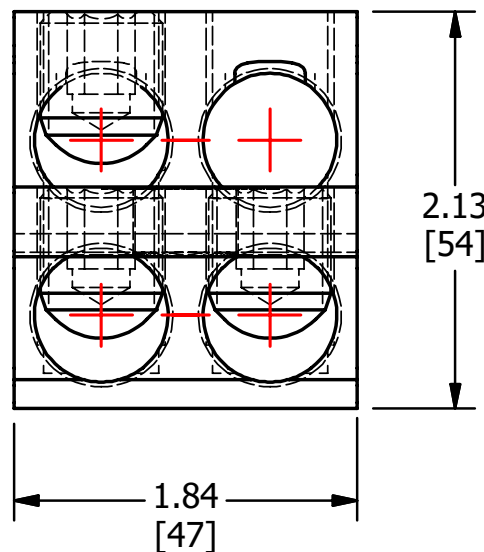

S.NO	CATALOG NUMBER
1	4ABV-350MS
2	4ABV350MSI

SCREWS ARE SUPPLIED WITH CONNECTOR AND COMES FULLY ASSEMBLED.

					TO ORDER CMC PRODUCTS CALL 1-513-860-4455	DRAWN BY: TS 01/24/19	NAME OF PART: LUG ASSEMBLY	CAT. NO.: SEE TABLE
					FOR PRODUCT INFO: <a href="http://www.cmclugs.com">http://www.cmclugs.com</a>	CHECKED BY:	DWG NO: C58701099-S	A
A	NEW DRAWING CREATED		01/24/19	TS		DRAWING NOT TO SCALE		SHEET NO: 1 OF 1