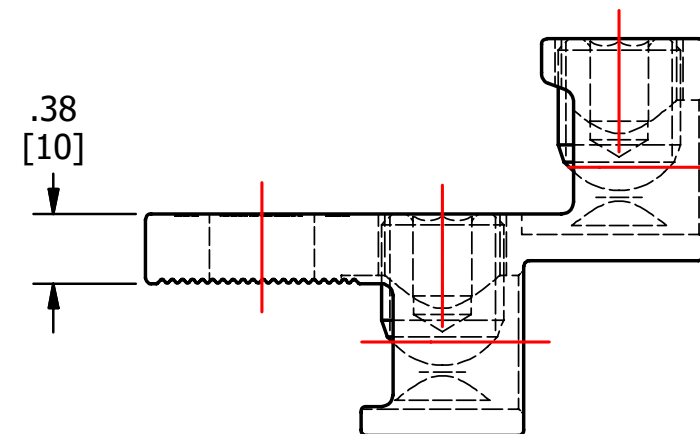

S.NO	CATALOG NUMBER
1	4ABV-350MS
2	4ABV350MSI

SCREWS ARE SUPPLIED WITH CONNECTOR AND COMES FULLY ASSEMBLED.

					TO ORDER CMC PRODUCTS CALL 1-513-860-4455	DRAWN BY: TS 01/24/19	NAME OF PART: LUG ASSEMBLY	CAT. NO.: SEE TABLE
					FOR PRODUCT INFO: <a href="http://www.cmclugs.com">http://www.cmclugs.com</a>	CHECKED BY:	DWG NO: C58701099-S	A
A	NEW DRAWING CREATED		01/24/19	TS		DRAWING NOT TO SCALE		SHEET NO: 1 OF 1