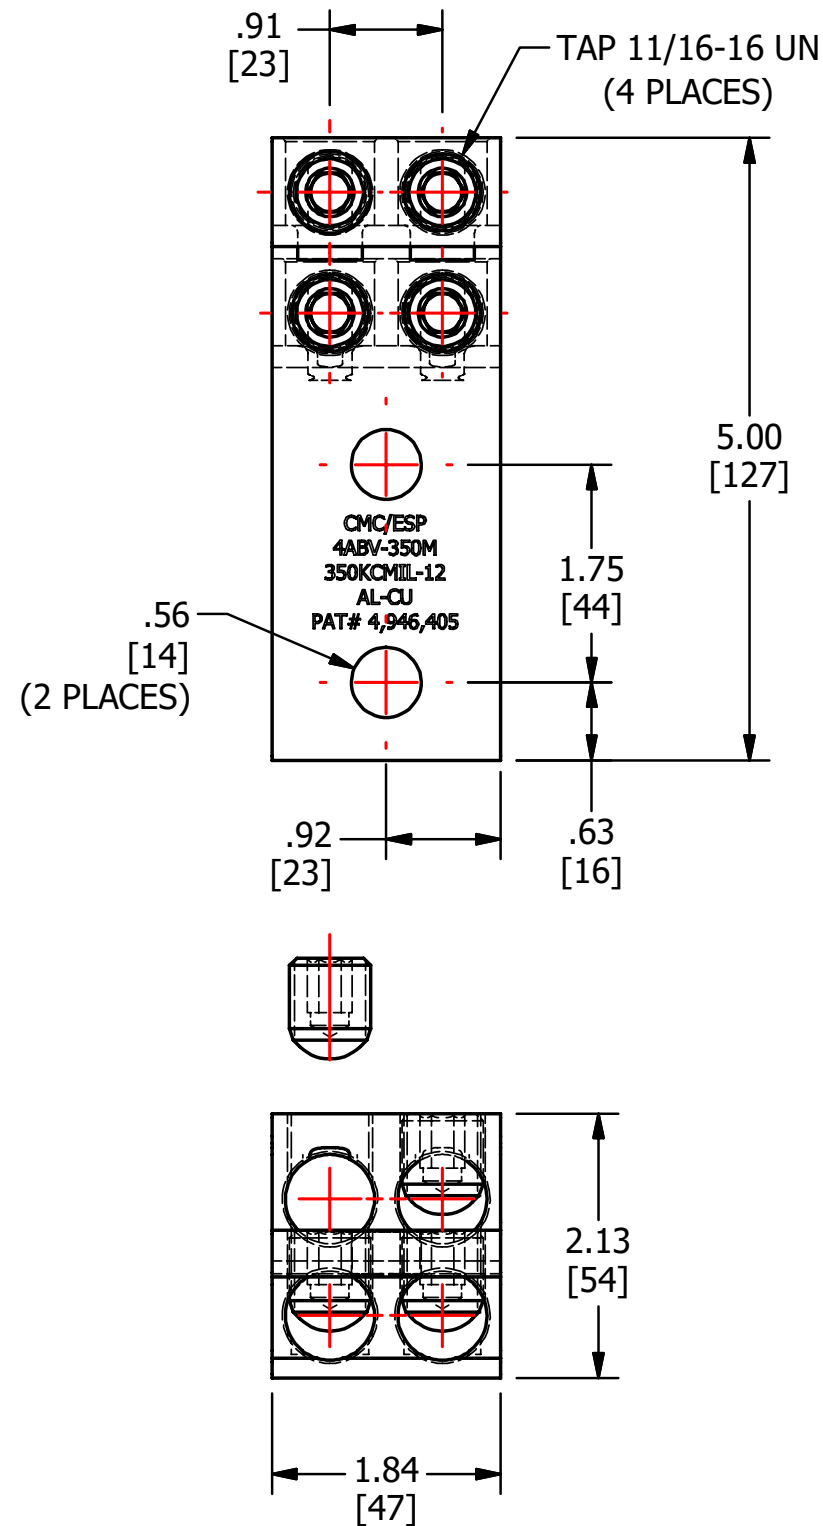

S.NO	CATALOG NUMBER
1	4ABV-350M
2	4ABV350MI

SCREWS ARE SUPPLIED WITH CONNECTOR AND COMES FULLY ASSEMBLED.

					TO ORDER CMC PRODUCTS CALL 1-513-860-4455	DRAWN BY: TS 01/25/19	NAME OF PART: LUG ASSEMBLY	CAT. NO.: SEE TABLE
					FOR PRODUCT INFO: http://www.cmclugs.com	CHECKED BY:	DWG NO: C58701105-S	A
A	NEW DRAWING CREATED		01/25/19	TS		DRAWING NOT TO SCALE		SHEET NO: 1 OF 1
REV.	DESCRIPTION	ECN	DATE	INIT.				