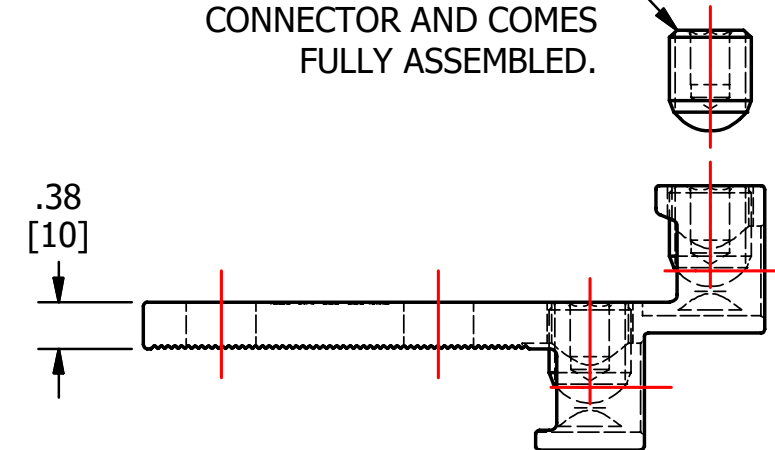

S.NO	CATALOG NUMBER
1	4ABV-350M
2	4ABV350MI

SCREWS ARE SUPPLIED WITH CONNECTOR AND COMES FULLY ASSEMBLED.

					TO ORDER CMC PRODUCTS CALL 1-513-860-4455	DRAWN BY: TS 01/25/19	NAME OF PART: LUG ASSEMBLY	CAT. NO.: SEE TABLE
					FOR PRODUCT INFO: http://www.cmclugs.com	CHECKED BY:	DWG NO: C58701105-S	A
A	NEW DRAWING CREATED		01/25/19	TS		DRAWING NOT TO SCALE		SHEET NO: 1 OF 1
REV.	DESCRIPTION	ECN	DATE	INIT.				