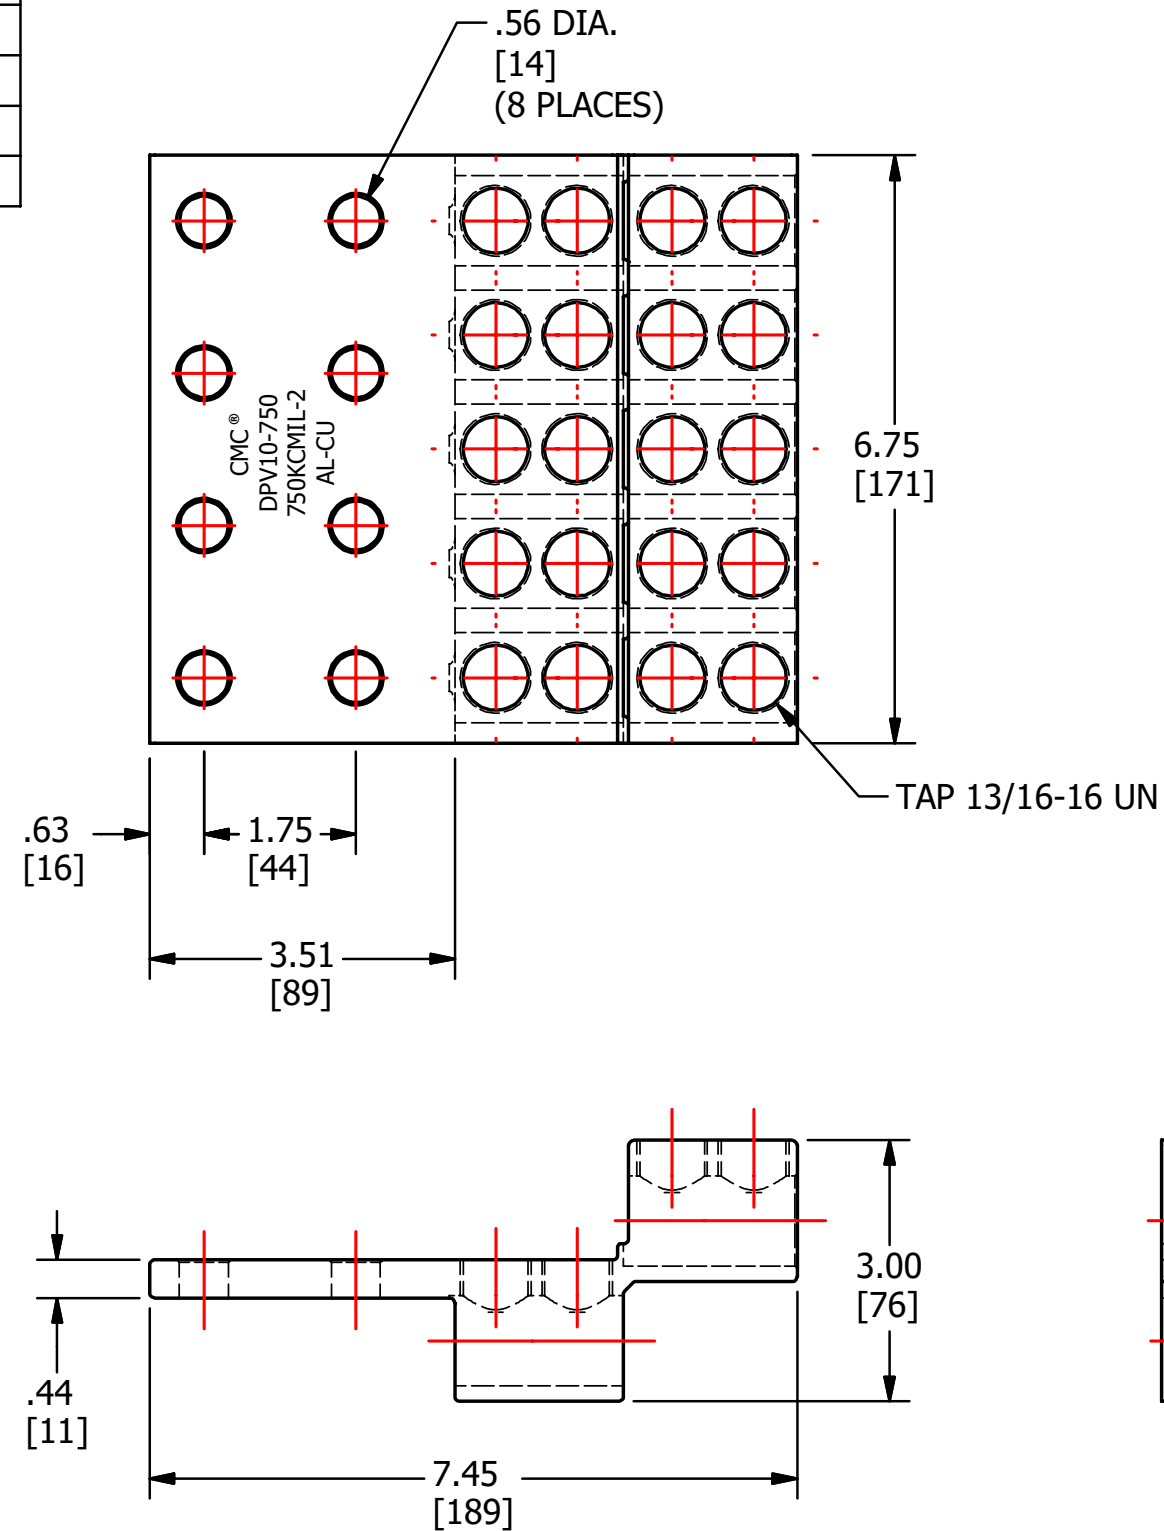

CATALOG NUMBER	FINISH
DPV10-750	CLEAR PLATE
DPV10-750I	CLEAR PLATE
DPV10-750T	TIN PLATE
DPV10-750TI	TIN PLATE

					TO ORDER CMC PRODUCTS CALL 1-513-860-4455	DRAWN BY: TS 11/14/18	NAME OF PART: LUG ASSEMBLY	CAT. NO.: SEE TABLE
					FOR PRODUCT INFO: http://www.cmclugs.com	CHECKED BY:	DWG NO: C58701144-S	A
A	NEW DRAWING CREATED		11/14/18	TS		DRAWING NOT TO SCALE		SHEET NO: 1 OF 1
REV.	DESCRIPTION	ECN	DATE	INIT.				