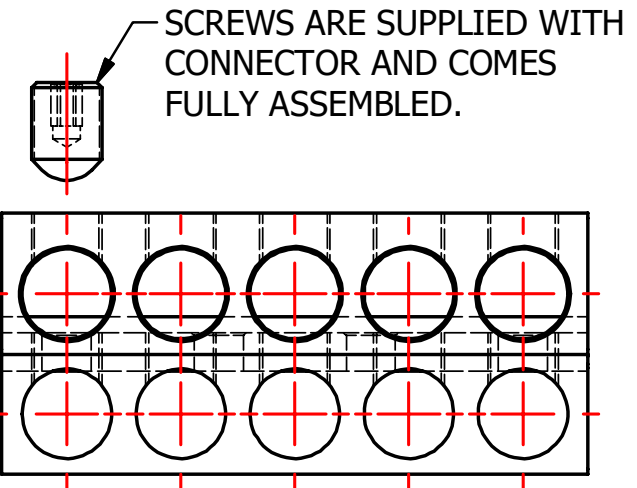

CATALOG NUMBER	FINISH
DPV10-750	CLEAR PLATE
DPV10-750I	CLEAR PLATE
DPV10-750T	TIN PLATE
DPV10-750TI	TIN PLATE

					TO ORDER CMC PRODUCTS CALL 1-513-860-4455	DRAWN BY: TS 11/14/18	NAME OF PART: LUG ASSEMBLY	CAT. NO.: SEE TABLE
					FOR PRODUCT INFO: http://www.cmclugs.com	CHECKED BY:	DWG NO: C58701144-S	A
A	NEW DRAWING CREATED		11/14/18	TS		DRAWING NOT TO SCALE		SHEET NO: 1 OF 1
REV.	DESCRIPTION	ECN	DATE	INIT.				