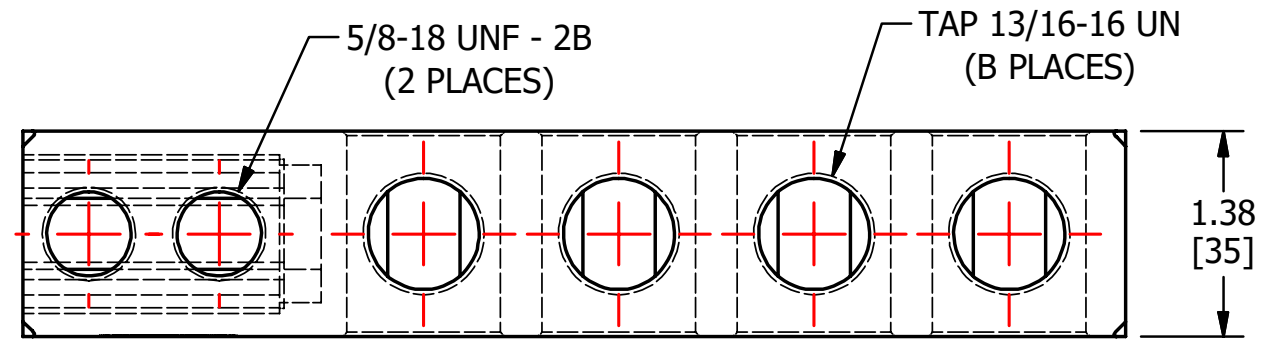

S.NO	CATALOG NUMBER	L	B
1	NUB750-4	7.40 [188]	4
2	NUB750-5	8.70 [221]	5
3	NUB750-6	10.00 [254]	6
4	NUB750-7	11.32 [288]	7
5	NUB750-8	12.70 [323]	8

					TO ORDER CMC PRODUCTS CALL 1-513-860-4455	DRAWN BY: TS 12/12/18	NAME OF PART: STUD MOUNT CONNECTOR	CAT. NO.: SEE TABLE
					FOR PRODUCT INFO: <a href="http://www.cmclugs.com">http://www.cmclugs.com</a>	CHECKED BY:	DWG NO: C58701392I-S (CHARTED)	A
A	NEW DRAWING CREATED		12/12/18	TS		DRAWING NOT TO SCALE		SHEET NO: 1 OF 1