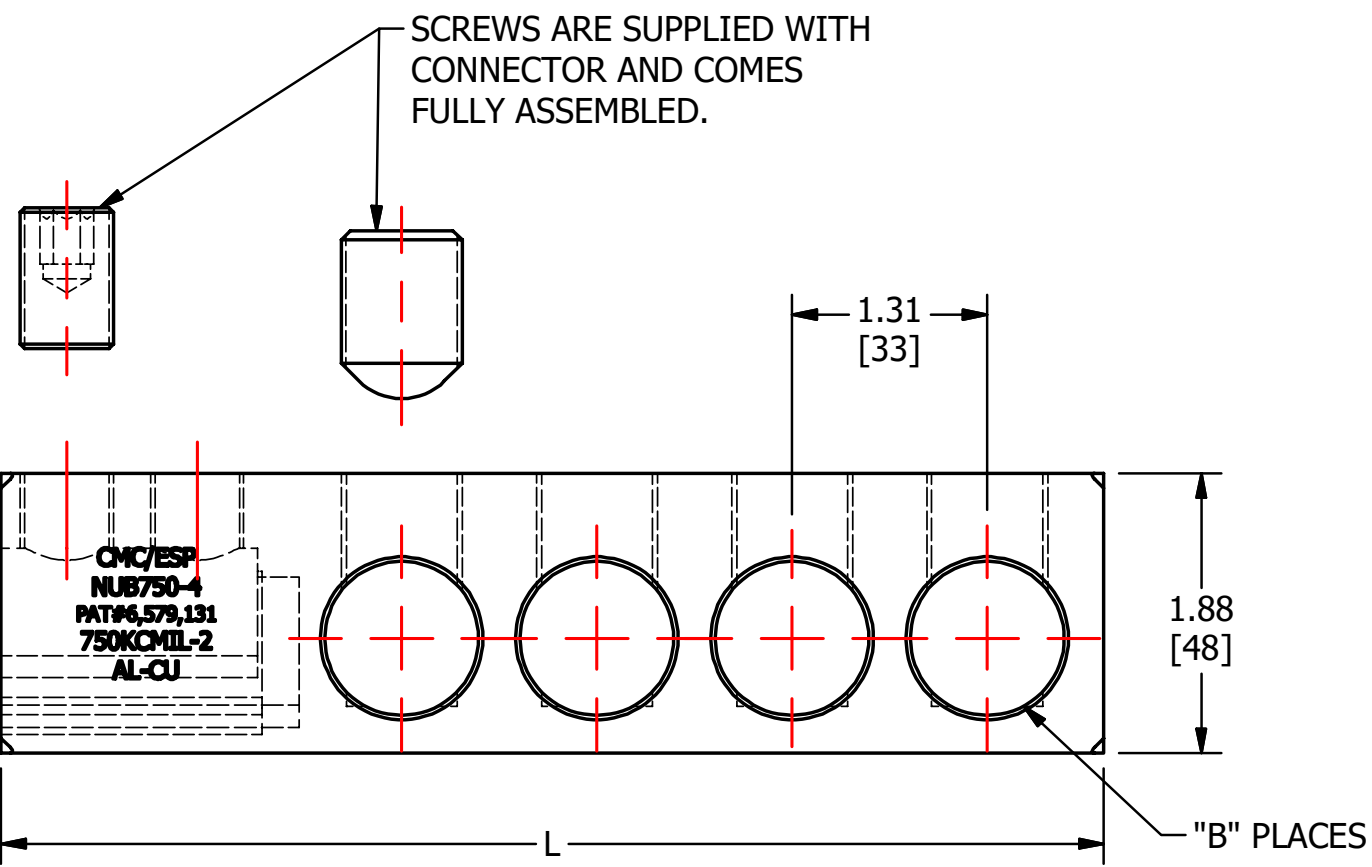

S.NO	CATALOG NUMBER	L	B
1	NUB750-4	7.40 [188]	4
2	NUB750-5	8.70 [221]	5
3	NUB750-6	10.00 [254]	6
4	NUB750-7	11.32 [288]	7
5	NUB750-8	12.70 [323]	8

					TO ORDER CMC PRODUCTS CALL 1-513-860-4455	DRAWN BY: TS 12/12/18	NAME OF PART: STUD MOUNT CONNECTOR	CAT. NO.: SEE TABLE
					FOR PRODUCT INFO: <a href="http://www.cmclugs.com">http://www.cmclugs.com</a>	CHECKED BY:	DWG NO: C58701392I-S (CHARTED)	A
A	NEW DRAWING CREATED		12/12/18	TS		DRAWING NOT TO SCALE		SHEET NO: 1 OF 1