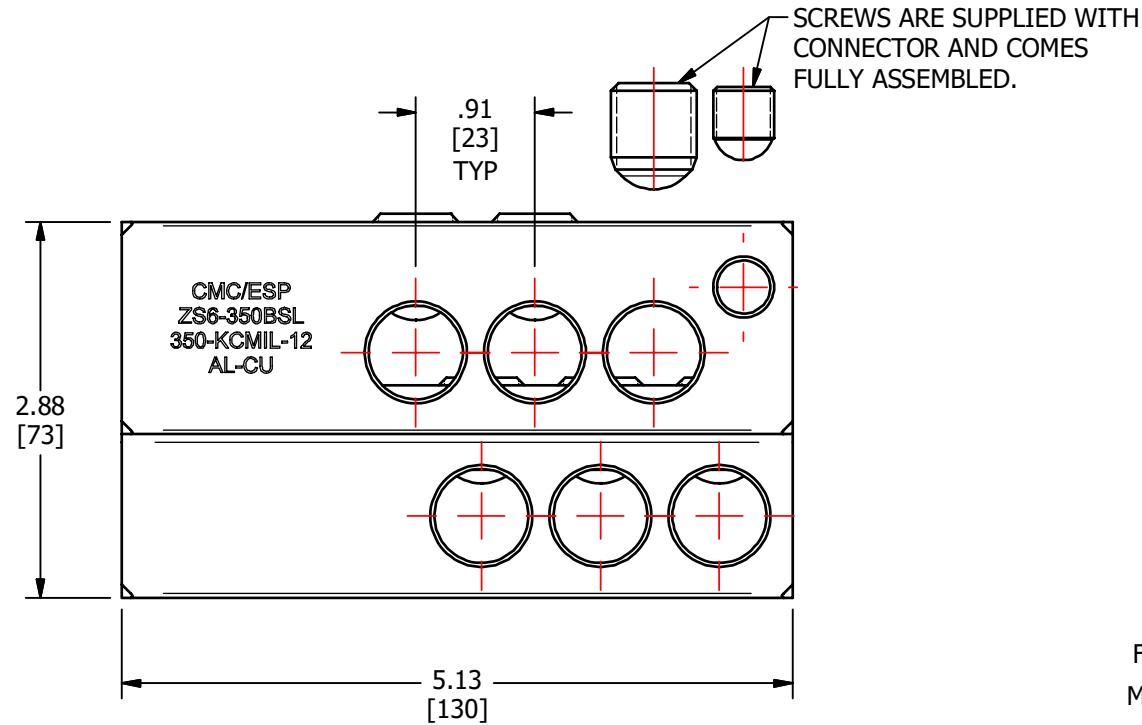

| S.NO | CATALOG NUMBER |
|------|----------------|
| 1 | ZS6-350BSLI |
| 2 | ZS6-350BSL |

FINISH: CLEAR PLATE
MATERIAL: ALUMINUM

| | | | | | | | | |
|------|---------------------|-----|----------|-------|------------------------------------|----------------------|----------------------|------------------|
| | | | | | TO ORDER CMC PRODUCTS | DRAWN BY: TS | NAME OF PART: | CAT. NO.: |
| | | | | | UNITED STATES 1-513-860-4455 | 12-12-19 | STUD MOUNT CONNECTOR | SEE TABLE |
| | | | | | CANADA 1-800-361-6975 | CHECKED BY: | DWG NO: | A |
| | | | | | MEXICO 011-52-722-265-4400 | | C58701524-S | |
| A | NEW DRAWING CREATED | | 12-12-19 | TS | FOR PRODUCT INFO www.cmcugs.com | DRAWING NOT TO SCALE | | SHEET NO: 1 OF 1 |
| REV. | DESCRIPTION | ECN | DATE | INIT. | | | | |