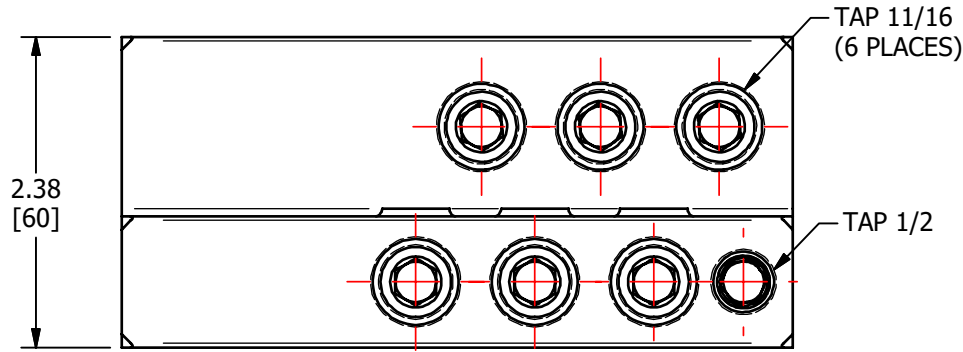

| S.NO | CATALOG NUMBER |
|------|----------------|
| 1 | ZS6-350BSLI |
| 2 | ZS6-350BSL |

FINISH: CLEAR PLATE
MATERIAL: ALUMINUM

| | | | | | | | | |
|------|---------------------|-----|----------|-------|------------------------------------|----------------------|----------------------|------------------|
| | | | | | TO ORDER CMC PRODUCTS | DRAWN BY: TS | NAME OF PART: | CAT. NO.: |
| | | | | | UNITED STATES 1-513-860-4455 | 12-12-19 | STUD MOUNT CONNECTOR | SEE TABLE |
| | | | | | CANADA 1-800-361-6975 | CHECKED BY: | DWG NO: | A |
| | | | | | MEXICO 011-52-722-265-4400 | | C58701524-S | |
| A | NEW DRAWING CREATED | | 12-12-19 | TS | FOR PRODUCT INFO www.cmcugs.com | DRAWING NOT TO SCALE | | SHEET NO: 1 OF 1 |
| REV. | DESCRIPTION | ECN | DATE | INIT. | | | | |