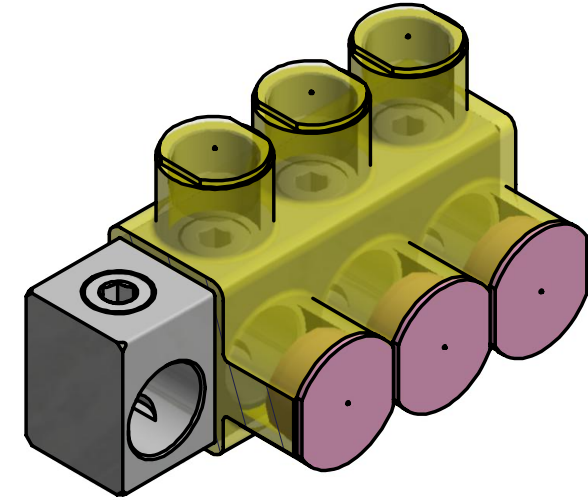

S.NO	CATALOG NUMBER	A	L	B
1	NACC750-4S	5.38 [137]	5.63 [143]	4
2	NACC750-6S	8.13 [206]	8.38 [213]	6

					TO ORDER CMC PRODUCTS CALL 1-513-860-4455	DRAWN BY: TS 02/15/19	NAME OF PART: ENCAPSULATED NEUTRAL BAR ASSEMBLY-CLEAR	CAT. NO.: SEE TABLE
					FOR PRODUCT INFO: http://www.cmclugs.com	CHECKED BY:	DWG NO: C58701622-S (CHARTED)	A
A	NEW DRAWING CREATED		02/12/19	TS		DRAWING NOT TO SCALE		SHEET NO: 1 OF 1
REV.	DESCRIPTION	ECN	DATE	INIT.				