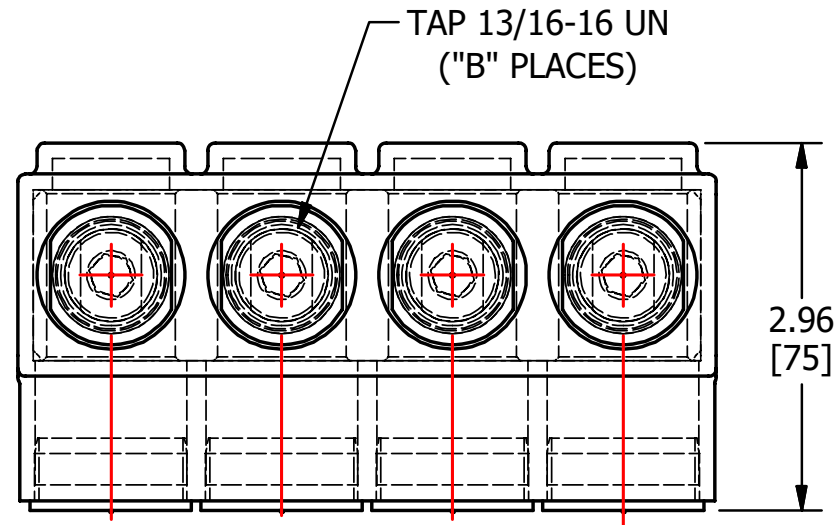

S.NO	CATALOG NUMBER	A	L	B
1	NACC750-4S	5.38 [137]	5.63 [143]	4
2	NACC750-6S	8.13 [206]	8.38 [213]	6

					TO ORDER CMC PRODUCTS CALL 1-513-860-4455	DRAWN BY: TS 02/15/19	NAME OF PART: ENCAPSULATED NEUTRAL BAR ASSEMBLY-CLEAR	CAT. NO.: SEE TABLE
					FOR PRODUCT INFO: http://www.cmclugs.com	CHECKED BY:	DWG NO: C58701622-S (CHARTED)	A
A	NEW DRAWING CREATED		02/12/19	TS		DRAWING NOT TO SCALE		SHEET NO: 1 OF 1
REV.	DESCRIPTION	ECN	DATE	INIT.				