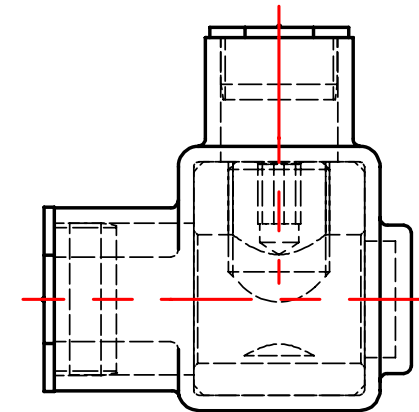

S.NO	CATALOG NUMBER	A	L	B
1	NACC750-4S	5.38 [137]	5.63 [143]	4
2	NACC750-6S	8.13 [206]	8.38 [213]	6

					TO ORDER CMC PRODUCTS CALL 1-513-860-4455	DRAWN BY: TS 02/15/19	NAME OF PART: ENCAPSULATED NEUTRAL BAR ASSEMBLY-CLEAR	CAT. NO.: SEE TABLE
					FOR PRODUCT INFO: http://www.cmclugs.com	CHECKED BY:	DWG NO: C58701622-S (CHARTED)	A
A	NEW DRAWING CREATED		02/12/19	TS		DRAWING NOT TO SCALE		SHEET NO: 1 OF 1
REV.	DESCRIPTION	ECN	DATE	INIT.				