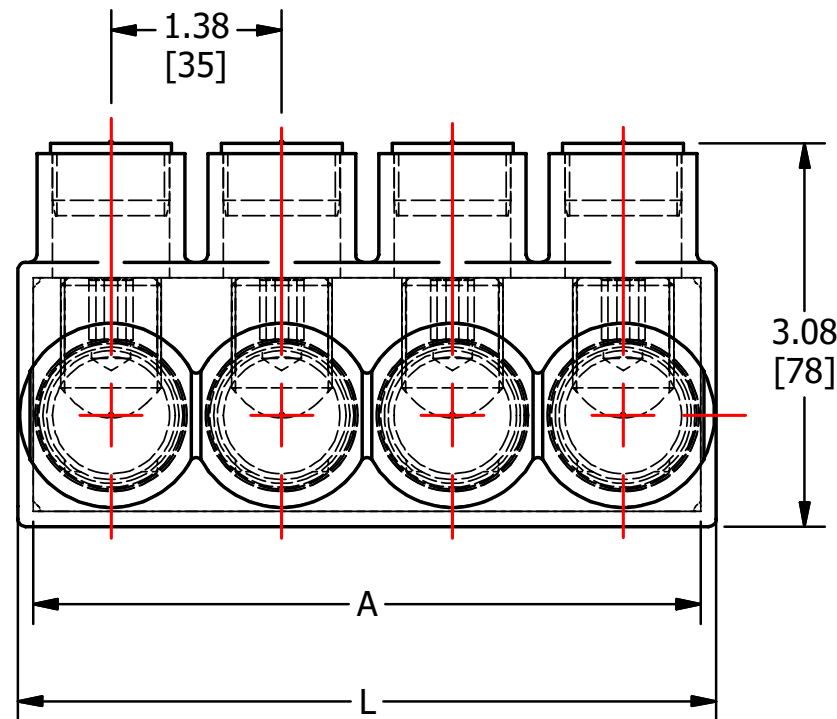

S.NO	CATALOG NUMBER	A	L	B
1	NACC750-4S	5.38 [137]	5.63 [143]	4
2	NACC750-6S	8.13 [206]	8.38 [213]	6

					TO ORDER CMC PRODUCTS CALL 1-513-860-4455	DRAWN BY: TS 02/15/19	NAME OF PART: ENCAPSULATED NEUTRAL BAR ASSEMBLY-CLEAR	CAT. NO.: SEE TABLE
					FOR PRODUCT INFO: http://www.cmclugs.com	CHECKED BY:	DWG NO: C58701622-S (CHARTED)	A
A	NEW DRAWING CREATED		02/12/19	TS		DRAWING NOT TO SCALE		SHEET NO: 1 OF 1
REV.	DESCRIPTION	ECN	DATE	INIT.				