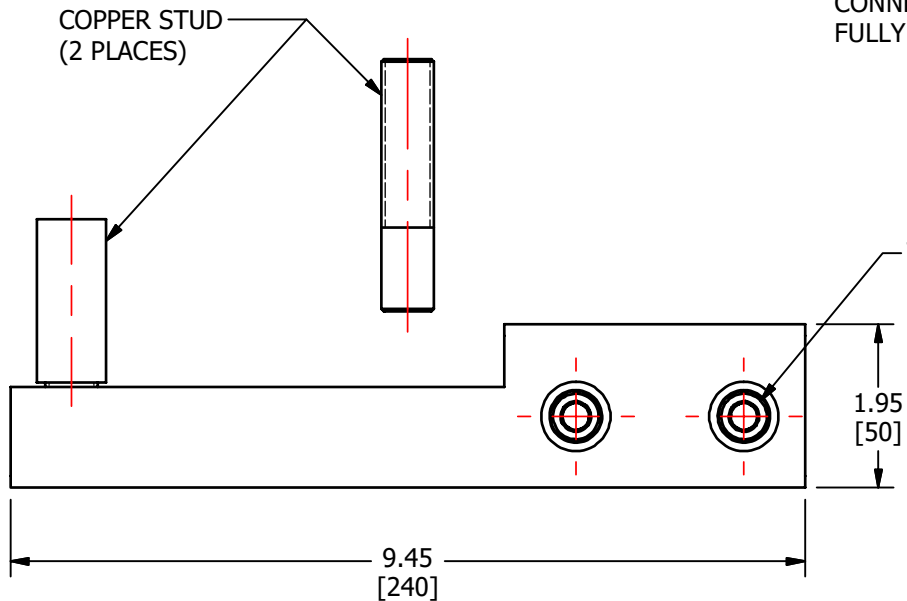

SCREWS ARE SUPPLIED WITH CONNECTOR AND COMES FULLY ASSEMBLED.

FINISH: CLEAR PLATE

MATERIAL:

CONNECTOR: ALUMINUM

STUD: COPPER

| | | | | | | | | |
|------|---------------------|-----|----------|---------------------------------|----------------------|--------------|--------------------------|---|
| | | | | TO ORDER CMC PRODUCTS | | DRAWN BY: TS | NAME OF PART: | CAT. NO.: |
| | | | | UNITED STATES 1-513-860-4455 | | 08-27-20 | EXTENSION COVER ASSEMBLY | NTS58-EBC |
| | | | | CANADA 1-800-361-6975 | | CHECKED BY: | DWG NO: | A |
| | | | | MEXICO 011-52-722-265-4400 | | C58701850C-S | | |
| A | NEW DRAWING CREATED | | 08-27-20 | TS | DRAWING NOT TO SCALE | | SHEET NO: 1 OF 1 |  |
| REV. | DESCRIPTION | ECN | DATE | INIT. | | | | |