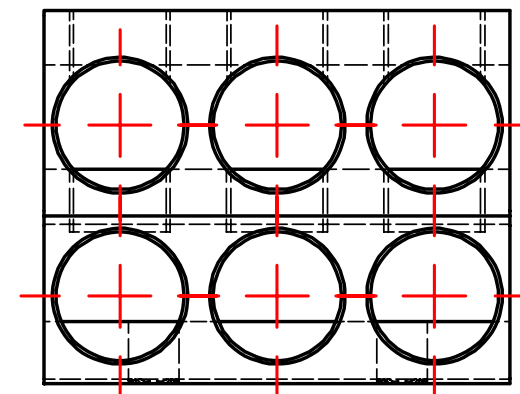

SCREWS ARE SUPPLIED WITH CONNECTOR AND COMES FULLY ASSEMBLED.

FINISH: TIN PLATE

					TO ORDER CMC PRODUCTS CALL 1-513-860-4455	DRAWN BY: TS 11/09/18	NAME OF PART: LUG ASSEMBLY	CAT. NO.: 6ABV-750-4
					FOR PRODUCT INFO: http://www.cmclugs.com	CHECKED BY:	DWG NO: C99700760-S	A
A	NEW DRAWING CREATED		11/09/18	TS	DRAWING NOT TO SCALE		SHEET NO: 1 OF 1	