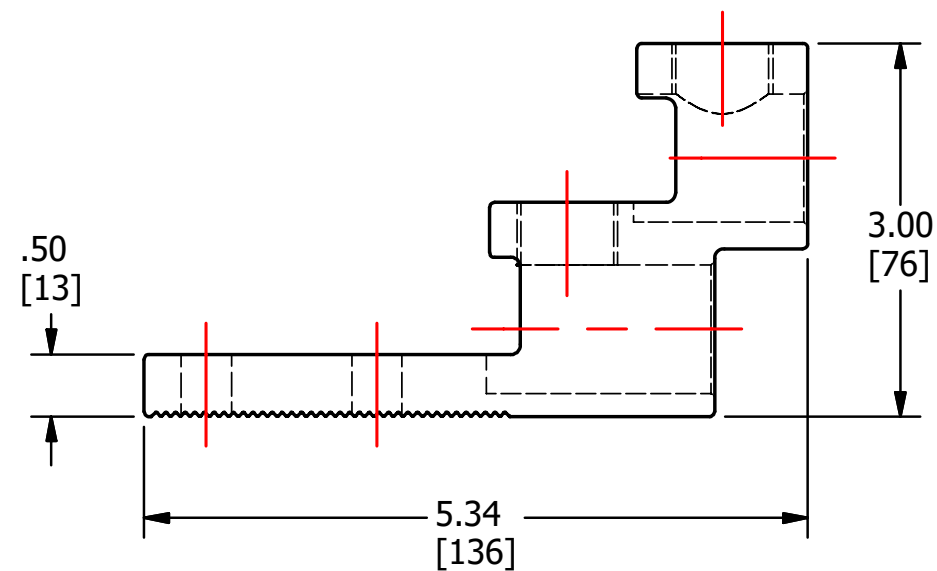

SCREWS ARE SUPPLIED WITH CONNECTOR AND COMES FULLY ASSEMBLED.

FINISH: TIN PLATE

					TO ORDER CMC PRODUCTS CALL 1-513-860-4455	DRAWN BY: TS 11/09/18	NAME OF PART: LUG ASSEMBLY	CAT. NO.: 6ABV-750-4
					FOR PRODUCT INFO: http://www.cmclugs.com	CHECKED BY:	DWG NO: C99700760-S	A
A	NEW DRAWING CREATED		11/09/18	TS	DRAWING NOT TO SCALE		SHEET NO: 1 OF 1	