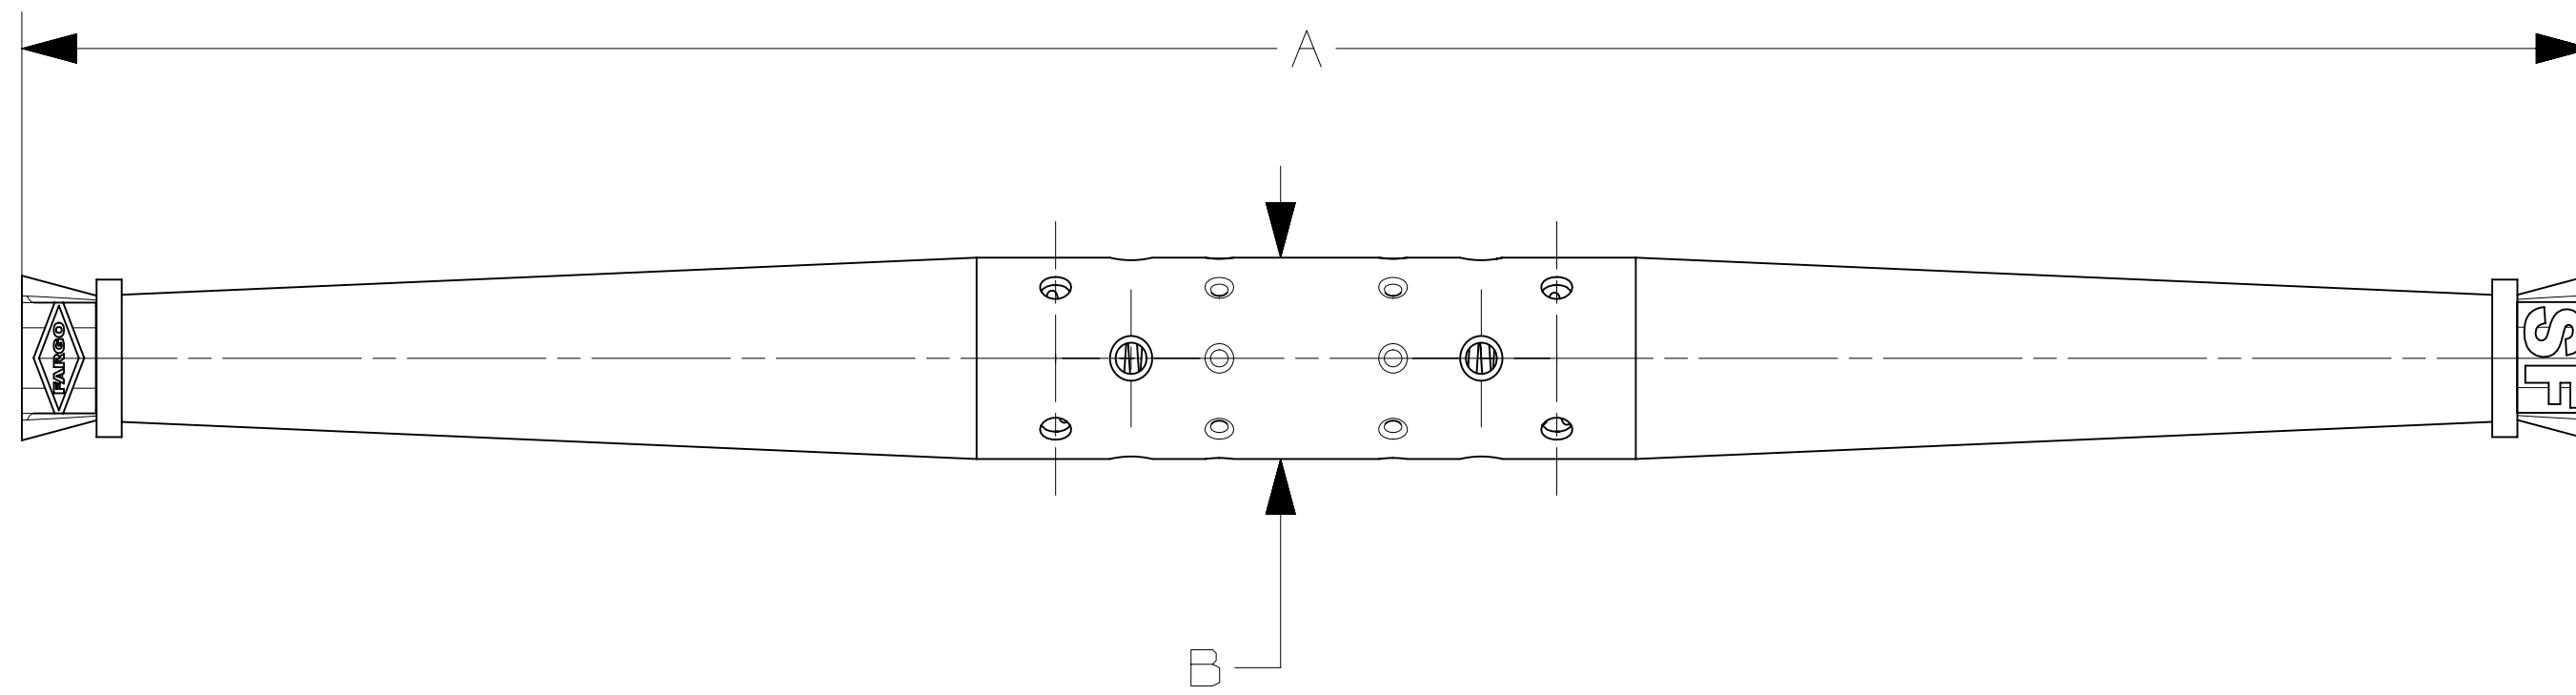

4

3

2

1

CATALOG NUMBER	CONDUCTOR SIZE	DECIMAL RANGE	COLOR CODE	A	B	STANDARD PACK
GLSF4042AKR	4 - 2 ACSR, AAAC, AAC	.220 - .320	RED - ORANGE	12	1.0	25
GLSF4076AKR	1/0 - 2/0 ACSR, AAAC, AAC	.355 - .470	YELLOW - GRAY	18	1.4	25
GLSF4098KR	3/0 - 4/0 ACSR, AAAC, AAC	.450 - .595	PINK - BLACK	22	1.7	25
GLSF410KR	266.8 18/1 ACSR, 312.8 AAAC, *336.4 AAC	.603 - .666	BROWN	19	1.7	25
GLSF411KR	336.4 18/1 ACSR, 394.5 AAAC, *397.5 & **336.4 AAC	.659 - .724	GREEN	20	1.8	25
GLSF412KR	397.5 18/1 ACSR, 465.4 AAAC, *477 AAC	.702 - .795	BLUE	22	2.0	25
GLSF413KR	477 18/1 ACSR, 559.5 AAAC, *556.5 & 500 AAC	.780 - .858	WHITE	24	2.1	10

* INCLUDES COMPACT CONDUCTOR OF SAME SIZE
 ** ROUND ONLY

EC #	REV	DESCRIPTION	DATE	CHG BY	APPR'd
61597	00	SEE SHEET 1	07/23/15	SD	SD

REVISION HISTORY

HPS[®]

HUBBELL[®] POWER SYSTEMS

TITLE: SUREFIT™ ALUMINUM AUTOMATIC SPLICE KR VERSION