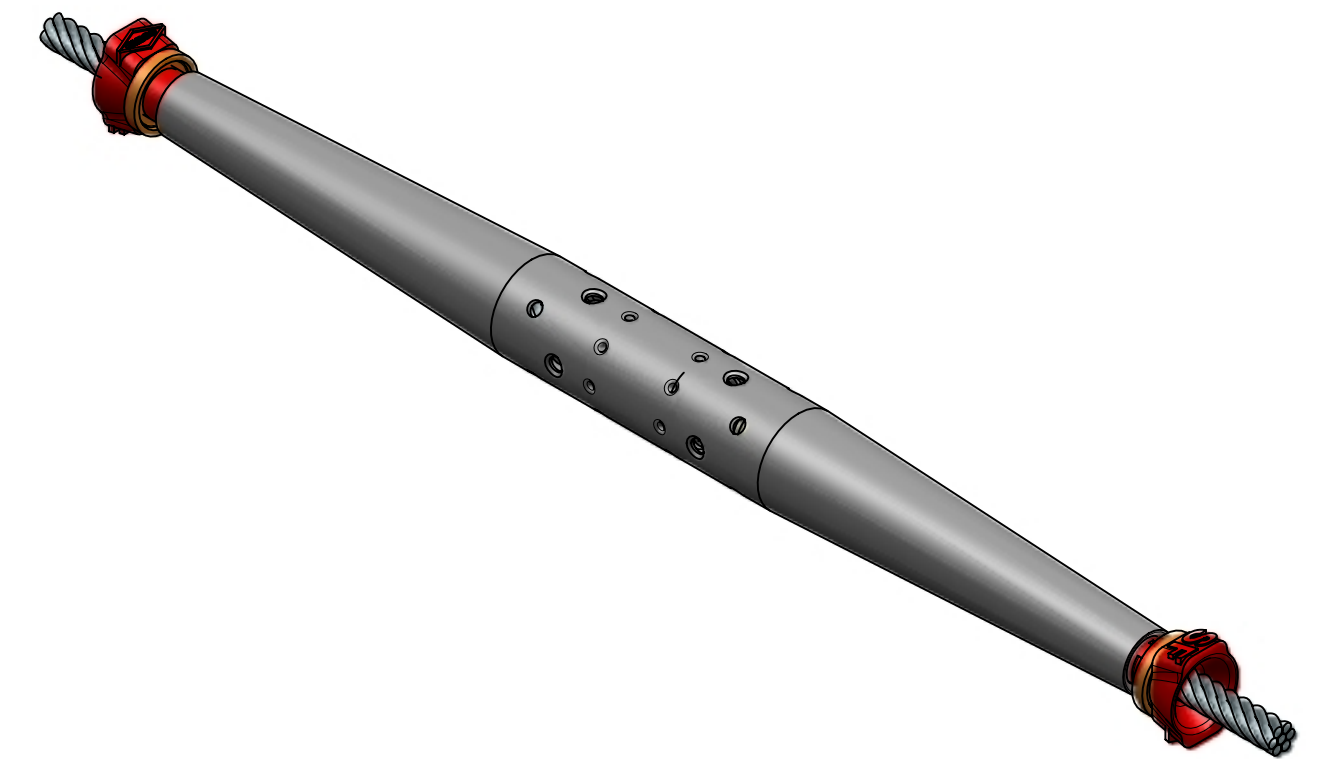

4

3

2

1

CATALOG NUMBER	CONDUCTOR SIZE	DECIMAL RANGE	COLOR CODE	A	B	STANDARD PACK
GLSF4042AKR	4 - 2 ACSR, AAAC, AAC	.220 - .320	RED - ORANGE	12	1.0	25
GLSF4076AKR	1/0 - 2/0 ACSR, AAAC, AAC	.355 - .470	YELLOW - GRAY	18	1.4	25
GLSF4098KR	3/0 - 4/0 ACSR, AAAC, AAC	.450 - .595	PINK - BLACK	22	1.7	25
GLSF410KR	266.8 18/1 ACSR, 312.8 AAAC, *336.4 AAC	.603 - .666	BROWN	19	1.7	25
GLSF411KR	336.4 18/1 ACSR, 394.5 AAAC, *397.5 & **336.4 AAC	.659 - .724	GREEN	20	1.8	25
GLSF412KR	397.5 18/1 ACSR, 465.4 AAAC, *477 AAC	.702 - .795	BLUE	22	2.0	25
GLSF413KR	477 18/1 ACSR, 559.5 AAAC, *556.5 & 500 AAC	.780 - .858	WHITE	24	2.1	10

* INCLUDES COMPACT CONDUCTOR OF SAME SIZE
 ** ROUND ONLY

EC #	REV	DESCRIPTION	DATE	CHG BY	APPR'd
61597	00	SEE SHEET 1	07/23/15	SD	SD

REVISION HISTORY

HPS[®]

HUBBELL[®] POWER SYSTEMS

TITLE: SUREFIT™ ALUMINUM AUTOMATIC SPLICE KR VERSION