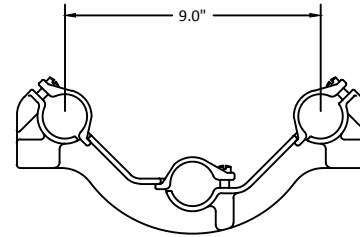

MIDDLE SUPPORT
ONLY INCLUDED WITH
H1840-8 & H1840-10

E4012227: INCLUDES MIDDLE SUPPORT
E4012043: DOES NOT INCLUDE MIDDLE SUPPORT

➤ *HARDWARE ONLY*
➤ *POLES NOT INCLUDED*

CHART				
CATALOG NUMBER	POLE WITH CAPS	POLE ONLY	CAPS	HARDWARE
H1840-6	E4012044	069147P	056395P	E4012043
H1840-8	E4012228	069148P	056395P	E4012227
H1840-10	E4012229	069149P	056395P	E4012227

		HUBBELL® POWER SYSTEMS		
		COMBINATION INSULATOR CRADLE, PARTS BREAKDOWN		
<small>CONFIDENTIAL: THIS DRAWING AND ITS CONTENTS ARE CONFIDENTIAL AND THE EXCLUSIVE PROPERTY OF HUBBELL POWER SYSTEMS. NO PUBLICATION, DISTRIBUTION OR COPIES MAY BE MADE WITHOUT THE WRITTEN CONSENT OF HUBBELL POWER SYSTEMS. HUBBELL POWER SYSTEMS UNPUBLISHED. ALL RIGHTS RESERVED UNDER THE COPYRIGHT LAWS.</small>				
<small>SIZE</small> C	<small>DWG NO.</small> SA-H1840	<small>CAT / PART / ASSY NO.</small> SEE CHART	<small>REV</small> --	<small>DATE</small> 3/25/15
<small>DO NOT SCALE THIS DRAWING</small>	<small>DRN BY</small> RAM	<small>DATE</small> 3/25/15	<small>SHEET</small> 01 OF 01	