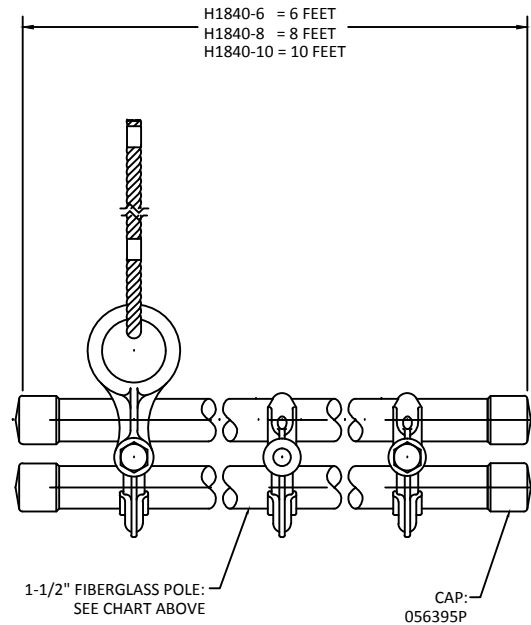

MIDDLE SUPPORT
ONLY INCLUDED WITH
H1840-8 & H1840-10

E4012227: INCLUDES MIDDLE SUPPORT
E4012043: DOES NOT INCLUDE MIDDLE SUPPORT

➤ *HARDWARE ONLY*
➤ *POLES NOT INCLUDED*

CHART				
CATALOG NUMBER	POLE WITH CAPS	POLE ONLY	CAPS	HARDWARE
H1840-6	E4012044	069147P	056395P	E4012043
H1840-8	E4012228	069148P	056395P	E4012227
H1840-10	E4012229	069149P	056395P	E4012227

		HUBBELL® POWER SYSTEMS		
		COMBINATION INSULATOR CRADLE, PARTS BREAKDOWN		
<small>CONFIDENTIAL: THIS DRAWING AND ITS CONTENTS ARE CONFIDENTIAL AND THE EXCLUSIVE PROPERTY OF HUBBELL POWER SYSTEMS. NO PUBLICATION, DISTRIBUTION OR COPIES MAY BE MADE WITHOUT THE WRITTEN CONSENT OF HUBBELL POWER SYSTEMS. HUBBELL POWER SYSTEMS UNPUBLISHED. ALL RIGHTS RESERVED UNDER THE COPYRIGHT LAWS.</small>				
<small>SIZE</small> C	<small>DWG NO.</small> SA-H1840	<small>CAT / PART / ASSY NO.</small> SEE CHART	<small>REV</small> --	<small>DATE</small> 3/25/15
<small>DO NOT SCALE THIS DRAWING</small>	<small>DRN BY</small> RAM	<small>DATE</small> 3/25/15	<small>SHEET</small> 01 OF 01	