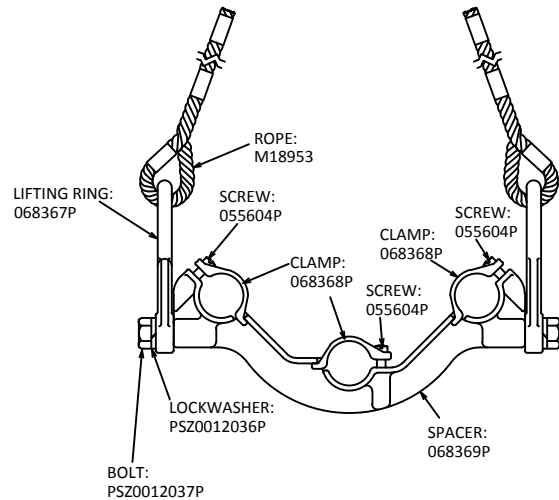

MIDDLE SUPPORT
ONLY INCLUDED WITH
H1840-8 & H1840-10

E4012227: INCLUDES MIDDLE SUPPORT
E4012043: DOES NOT INCLUDE MIDDLE SUPPORT

➤ *HARDWARE ONLY*
➤ *POLES NOT INCLUDED*

CHART				
CATALOG NUMBER	POLE WITH CAPS	POLE ONLY	CAPS	HARDWARE
H1840-6	E4012044	069147P	056395P	E4012043
H1840-8	E4012228	069148P	056395P	E4012227
H1840-10	E4012229	069149P	056395P	E4012227

		HUBBELL® POWER SYSTEMS		
		COMBINATION INSULATOR CRADLE, PARTS BREAKDOWN		
<small>CONFIDENTIAL: THIS DRAWING AND ITS CONTENTS ARE CONFIDENTIAL AND THE EXCLUSIVE PROPERTY OF HUBBELL POWER SYSTEMS. NO PUBLICATION, DISTRIBUTION OR COPIES MAY BE MADE WITHOUT THE WRITTEN CONSENT OF HUBBELL POWER SYSTEMS. HUBBELL POWER SYSTEMS UNPUBLISHED. ALL RIGHTS RESERVED UNDER THE COPYRIGHT LAWS.</small>				
<small>SIZE</small> C	<small>DWG NO.</small> SA-H1840	<small>CAT / PART / ASSY NO.</small> SEE CHART	<small>REV</small> --	<small>DATE</small> 3/25/15
<small>DO NOT SCALE THIS DRAWING</small>	<small>DRN BY</small> RAM	<small>DATE</small> 3/25/15	<small>SHEET</small> 01 OF 01	