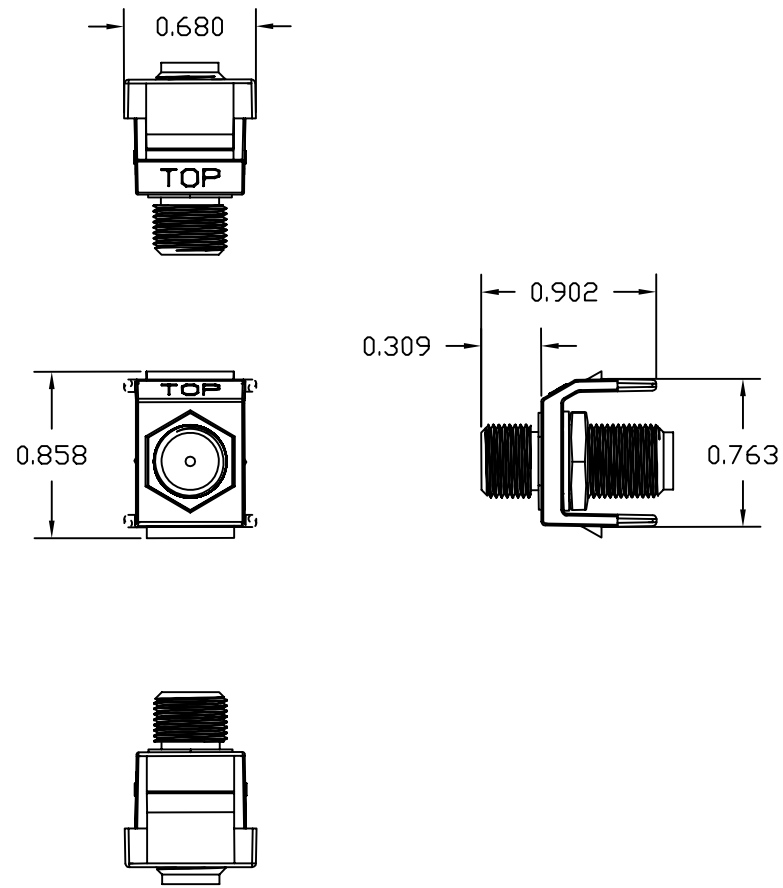

ITEM NO.	DESCRIPTION	QTY.
1	NICKEL "F" COUPLER FEMALE TO FEMALE	1
2	SNAP FIT ADAPTER	1
3	WASHER	1
4	NUT	1

CATALOG NUMBER	COLOR	DESCRIPTION
NSF70AL	ALMOND	SNAP FIT, FEMALE TO FEMALE, NICKEL
NSF70BK	BLACK	SNAP FIT, FEMALE TO FEMALE, NICKEL
NSF70I	IVORY	SNAP FIT, FEMALE TO FEMALE, NICKEL
NSF70GY	GRAY	SNAP FIT, FEMALE TO FEMALE, NICKEL
NSF70W	WHITE	SNAP FIT, FEMALE TO FEMALE, NICKEL
NSF70LA	LIGHT ALMOND	SNAP FIT, FEMALE TO FEMALE, NICKEL

NOTES
UNLESS OTHERWISE SPECIFIED:

- COLOR REFERS TO THE SNAP FIT ADAPTER NOT THE "F" TYPE COUPLER.
- NICKEL F-CONNECTOR FEED THROUGH FEMALE TO FEMALE.
- COMPATIBLE WITH ALL NETSELECT KEYSTONE MOUNTABLE PRODUCTS.
- SPECIFICATIONS SUBJECT TO CHANGE WITHOUT NOTICE.

A	6072	4/30/07	INITIAL RELEASE	CG	
REV.	ECN	DATE	DESCRIPTION	CHG BY	APPD BY

Created on AUTOCAD	DIMENSIONING AND TOLERANCE PER ANSI Y14.5M-1982 UNLESS OTHERWISE SPECIFIED, DIMENSIONS ARE IN INCHES (MM). TOLERANCES .XX = ±.01 (.25) .XXX = ±.005 (.127) .XXXX = ±.0025 (.0635) ANGLE TOL ±1°		PROJECT REFERENCE: 2007-016		 Hubbell Premise Wiring HUBBELL INCORPORATED (Delaware) 14 Lord's Hill Road, Stonington, Connecticut 06378
	IN ACCEPTING OUR DRAWINGS, BLUEPRINTS, OR SUPPORTING DOCUMENTATION FOR QUOTATION OR OTHER PURPOSES, YOU AGREE NOT TO DISCLOSE TO OTHERS THE IDEAS, INFORMATION, OR DESIGNS SHOWN HEREIN, AND THAT YOU WILL MAKE NO USE OF SAME WITHOUT PERMISSION		MATERIAL:		
			DRAWN BY: C.GRIBBLE 4/30/07		TITLE: NETSELECT, SNAP-FIT CONNECTOR F-CONNECTOR
			CHECKED BY:		SIZE: B DRAWING NO. HWS12536C REV. A
		APPROVED BY:		SCALE: 1/1 SHEET 1 OF 1	