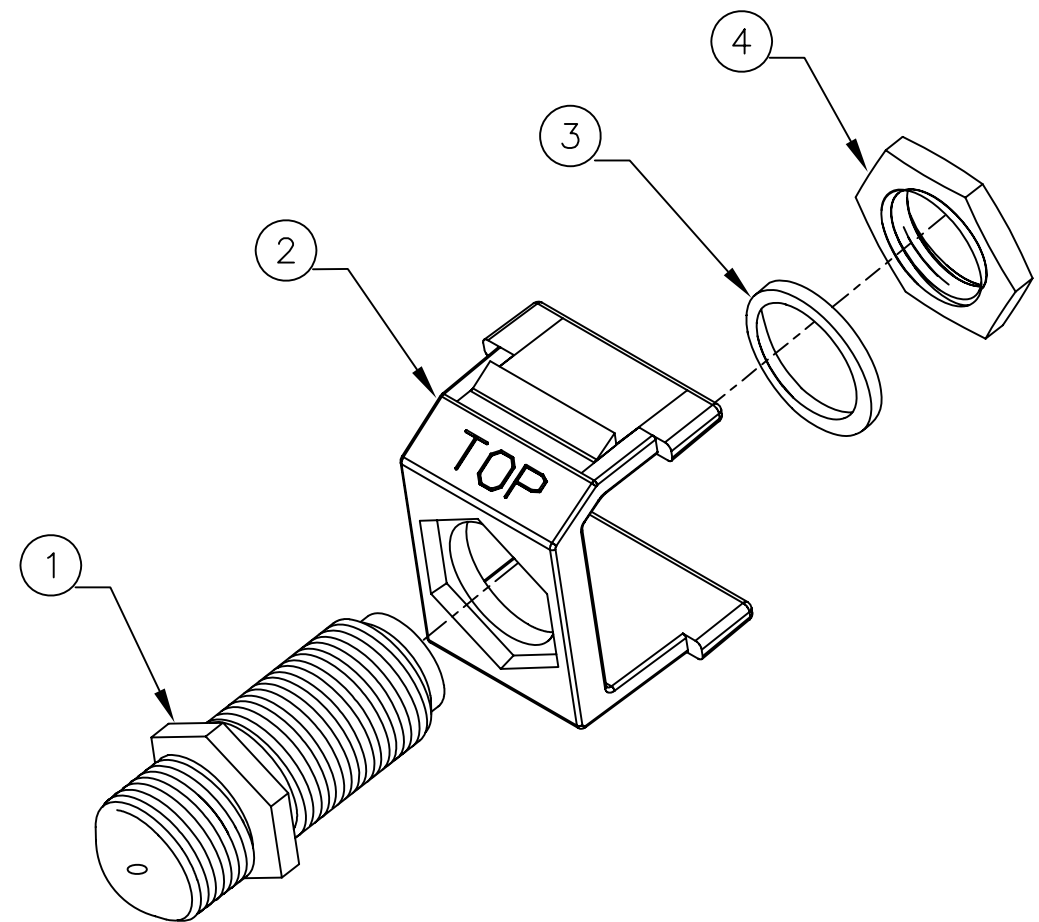

ITEM NO.	DESCRIPTION	QTY.
1	NICKEL "F" COUPLER FEMALE TO FEMALE	1
2	SNAP FIT ADAPTER	1
3	WASHER	1
4	NUT	1

CATALOG NUMBER	COLOR	DESCRIPTION
NSF70AL	ALMOND	SNAP FIT, FEMALE TO FEMALE, NICKEL
NSF70BK	BLACK	SNAP FIT, FEMALE TO FEMALE, NICKEL
NSF70I	IVORY	SNAP FIT, FEMALE TO FEMALE, NICKEL
NSF70GY	GRAY	SNAP FIT, FEMALE TO FEMALE, NICKEL
NSF70W	WHITE	SNAP FIT, FEMALE TO FEMALE, NICKEL
NSF70LA	LIGHT ALMOND	SNAP FIT, FEMALE TO FEMALE, NICKEL

NOTES
UNLESS OTHERWISE SPECIFIED:

- COLOR REFERS TO THE SNAP FIT ADAPTER NOT THE "F" TYPE COUPLER.
- NICKEL F-CONNECTOR FEED THROUGH FEMALE TO FEMALE.
- COMPATIBLE WITH ALL NETSELECT KEYSTONE MOUNTABLE PRODUCTS.
- SPECIFICATIONS SUBJECT TO CHANGE WITHOUT NOTICE.

A	6072	4/30/07	INITIAL RELEASE	CG	
REV.	ECN	DATE	DESCRIPTION	CHG BY	APPD BY

Created on AUTOCAD	DIMENSIONING AND TOLERANCE PER ANSI Y14.5M-1982 UNLESS OTHERWISE SPECIFIED, DIMENSIONS ARE IN INCHES (MM). TOLERANCES .XX = ±.01 (.25) .XXX = ±.005 (.127) .XXXX = ±.0025 (.0635) ANGLE TOL ±1°		PROJECT REFERENCE: 2007-016		 Hubbell Premise Wiring HUBBELL INCORPORATED (Delaware) 14 Lord's Hill Road, Stonington, Connecticut 06378
	IN ACCEPTING OUR DRAWINGS, BLUEPRINTS, OR SUPPORTING DOCUMENTATION FOR QUOTATION OR OTHER PURPOSES, YOU AGREE NOT TO DISCLOSE TO OTHERS THE IDEAS, INFORMATION, OR DESIGNS SHOWN HEREIN, AND THAT YOU WILL MAKE NO USE OF SAME WITHOUT PERMISSION		MATERIAL:		
			DRAWN BY: C.GRIBBLE 4/30/07		TITLE: NETSELECT, SNAP-FIT CONNECTOR F-CONNECTOR
			CHECKED BY:		SIZE: B DRAWING NO. HWS12536C REV. A
		APPROVED BY:		SCALE: 1/1 SHEET 1 OF 1	