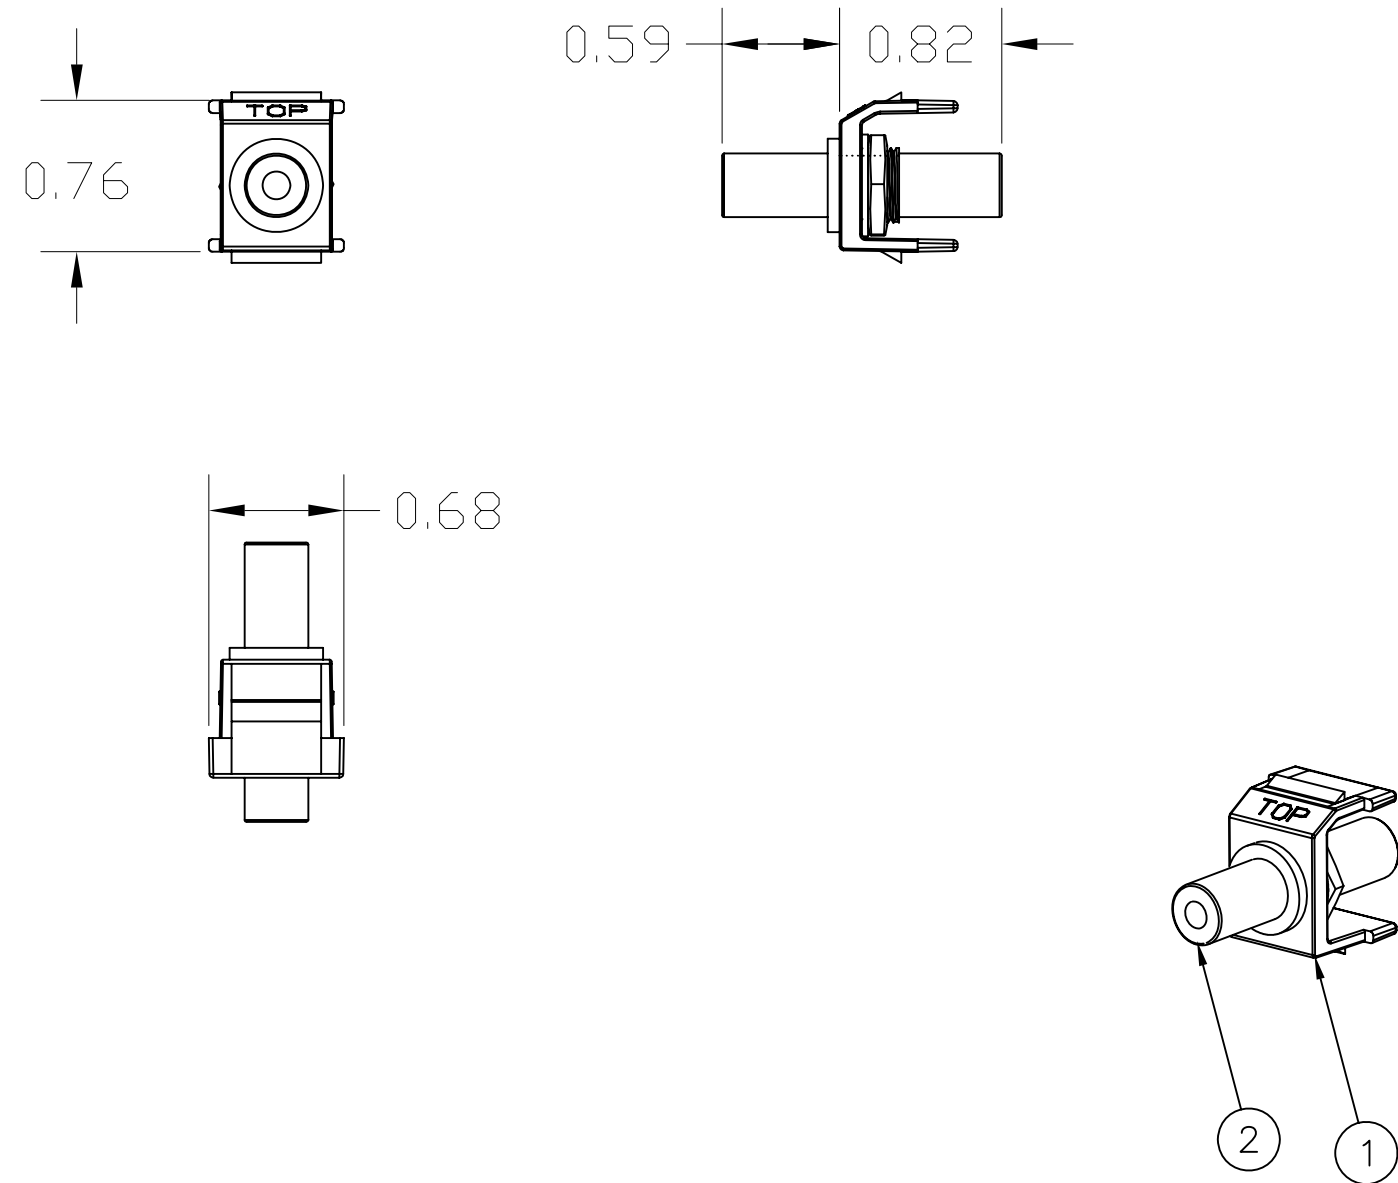

NOTES

1. SOLD IN CARTON INCREMENTS ONLY. CARTON CONTAINS 25 LOADED SNAP FITS (INDIVIDUALLY BAGGED).
2. COLOR REFERS TO THE STYLELINE FRAME, NOT THE CONNECTOR(S).
3. SPECIFICATIONS SUBJECT TO CHANGE WITHOUT NOTICE.

B	6218	10/02/07	ADDED 7 CATALOGS,GOLD 3.5MM STERO CONN	NJR	
A	5859	5/22/06	INITIAL RELEASE	CG	
REV.	ECN	DATE	DESCRIPTION	CHG BY	APPD BY

Created on AUTOCAD	DIMENSIONING AND TOLERANCE PER ANSI Y14.5M-1982 UNLESS OTHERWISE SPECIFIED, DIMENSIONS ARE IN INCHES (MM). TOLERANCES .XX = ±.01 (.25) .XXX = ±.005 (.127) .XXXX = ±.0025 (.0635) ANGLE TOL ±1°		PROJECT REFERENCE: 2005-020		 Hubbell Premise Wiring HUBBELL INCORPORATED (Delaware) 14 Lord's Hill Road, Stonington, Connecticut 06378		
	IN ACCEPTING OUR DRAWINGS, BLUEPRINTS, OR SUPPORTING DOCUMENTATION FOR QUOTATION OR OTHER PURPOSES, YOU AGREE NOT TO DISCLOSE TO OTHERS THE IDEAS, INFORMATION, OR DESIGNS SHOWN HEREIN, AND THAT YOU WILL MAKE NO USE OF SAME WITHOUT PERMISSION		MATERIAL: DRAWN BY: C. GRIBBLE 5/22/06			TITLE: SNAP FIT 3.5mm STEREO JACK FEMALE/FEMALE COUPLER	
			CHECKED BY: APPROVED BY:		SIZE: C	DRAWING NO.: HWS12411C	REV.: B
					SCALE: FULL		SHEET 1 OF 1