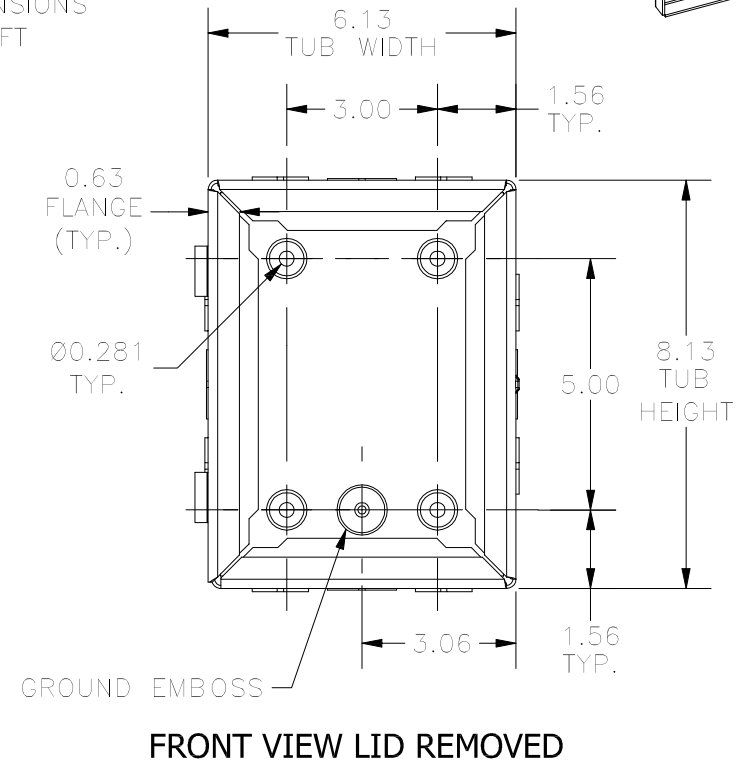

RIGHT SIDE KO DIMENSIONS ARE IDENTICAL TO LEFT SIDE KO DIMENSIONS

KNOCKOUT TABLE	
SIZE	DESCRIPTION
A	1/2" TO 3/4"
B	3/4 TO 1"

PART#: A060804  
 (DATA SUBJECT TO CHANGE WITHOUT NOTICE)

THIS DRAWING IS PROPERTY OF HUBBELL INC. WIEGMANN  
 ALL INFORMATION IS PROPRIETARY AND NOT TO BE DUPLICATED