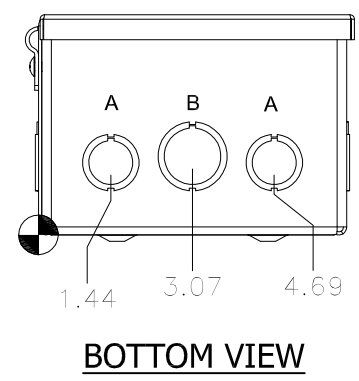

RIGHT SIDE KO DIMENSIONS ARE IDENTICAL TO LEFT SIDE KO DIMENSIONS

KNOCKOUT TABLE	
SIZE	DESCRIPTION
A	1/2" TO 3/4"
B	3/4 TO 1"

PART#: A060804  
 (DATA SUBJECT TO CHANGE WITHOUT NOTICE)

THIS DRAWING IS PROPERTY OF HUBBELL INC. WIEGMANN  
 ALL INFORMATION IS PROPRIETARY AND NOT TO BE DUPLICATED