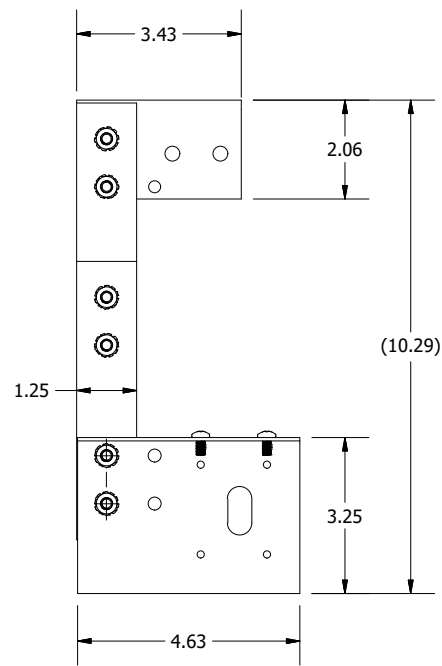

10-32 X 3/8  
PAN HEAD SCREW  
(4 PL.)

TOP VIEW

1/4-28 X 1/2  
ZINC PLATED SCREW  
(6 PL.)

1/4-28  
LOCK NUT  
(6 PL.)

LEFT SIDE VIEW

ASSM. FRONT VIEW

PARTS LIST			
ITEM #	PART NUMBER	DESCRIPTION	QTY
1	BH0202BP	BOTTOM MOUNTING PLATE	1
2	BH0202BST	STRAP	2
3	BH0202TP	TOP PLATE	1
4	37242	1/4-28 X 1/2" ZN PLTD RHD HD, SLTD MS	6
5	34937	1/4-28 ZN PLTD KEP NUT	6
6	372110	#10-32 X 3/8" ZN PLTD PAN HD, PHIL MS	4

PART #:BH0202

(DATA SUBJECT TO CHANGE WITHOUT NOTICE)

THIS DRAWING IS THE PROPERTY OF HUBBELL INC. WIEGMANN  
ALL INFORMATION IS PROPRIETARY AND NOT TO BE DUPLICATED