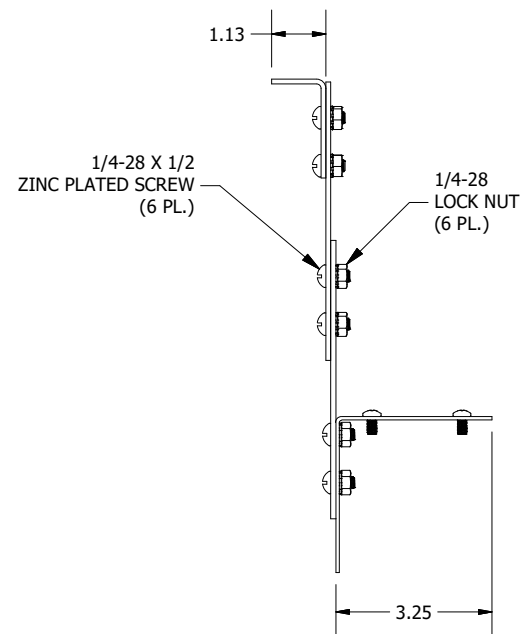

10-32 X 3/8  
PAN HEAD SCREW  
(4 PL.)

TOP VIEW

1/4-28 X 1/2  
ZINC PLATED SCREW  
(6 PL.)

1/4-28  
LOCK NUT  
(6 PL.)

LEFT SIDE VIEW

ASSM. FRONT VIEW

PARTS LIST			
ITEM #	PART NUMBER	DESCRIPTION	QTY
1	BH0202BP	BOTTOM MOUNTING PLATE	1
2	BH0202BST	STRAP	2
3	BH0202TP	TOP PLATE	1
4	37242	1/4-28 X 1/2" ZN PLTD RHD HD, SLTD MS	6
5	34937	1/4-28 ZN PLTD KEP NUT	6
6	372110	#10-32 X 3/8" ZN PLTD PAN HD, PHIL MS	4

PART #:BH0202

(DATA SUBJECT TO CHANGE WITHOUT NOTICE)

THIS DRAWING IS THE PROPERTY OF HUBBELL INC. WIEGMANN  
ALL INFORMATION IS PROPRIETARY AND NOT TO BE DUPLICATED