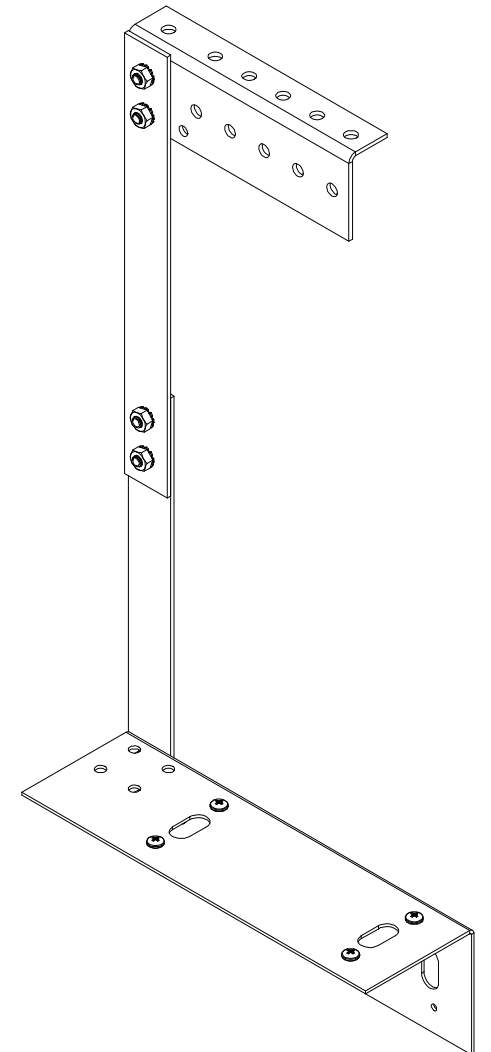

TOP VIEW

LEFT SIDE VIEW

ASSM. FRONT VIEW

PARTS LIST			
ITEM #	PART NUMBER	DESCRIPTION	QTY
1	BH0808BP	BOTTOM MOUNTING PLATE	1
2	BH0808BST	STRAP	2
3	BH0808TP	TOP PLATE	1
4	37242	1/4-28 X 1/2" ZN PLTD RHD HD, SLTD MS	6
5	34937	1/4-28 ZN PLTD KEP NUT	6
6	372110	#10-32 X 3/8" ZN PLTD PAN HD, PHIL MS	4

PART #:BH0808

(DATA SUBJECT TO CHANGE WITHOUT NOTICE)

**THIS DRAWING IS THE PROPERTY OF HUBBELL INC. WIEGMANN
ALL INFORMATION IS PROPRIETARY AND NOT TO BE DUPLICATED**