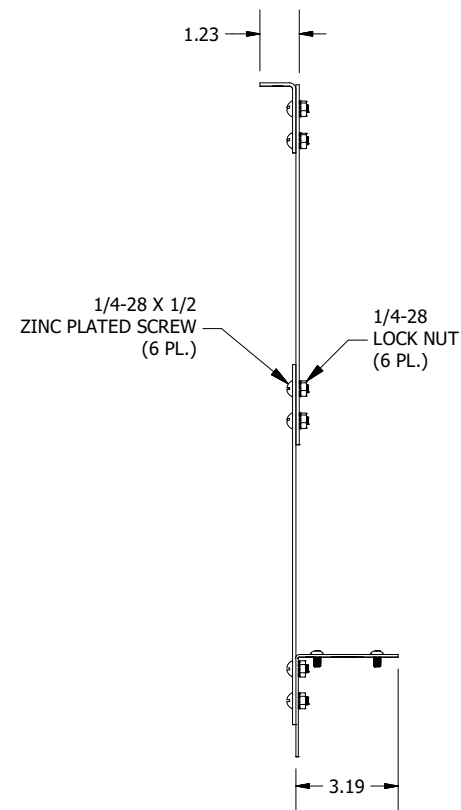

TOP VIEW

LEFT SIDE VIEW

ASSM. FRONT VIEW

PARTS LIST			
ITEM #	PART NUMBER	DESCRIPTION	QTY
1	BH0808BP	BOTTOM MOUNTING PLATE	1
2	BH0808BST	STRAP	2
3	BH0808TP	TOP PLATE	1
4	37242	1/4-28 X 1/2" ZN PLTD RHD HD, SLTD MS	6
5	34937	1/4-28 ZN PLTD KEP NUT	6
6	372110	#10-32 X 3/8" ZN PLTD PAN HD, PHIL MS	4

PART #:BH0808

(DATA SUBJECT TO CHANGE WITHOUT NOTICE)

**THIS DRAWING IS THE PROPERTY OF HUBBELL INC. WIEGMANN
ALL INFORMATION IS PROPRIETARY AND NOT TO BE DUPLICATED**