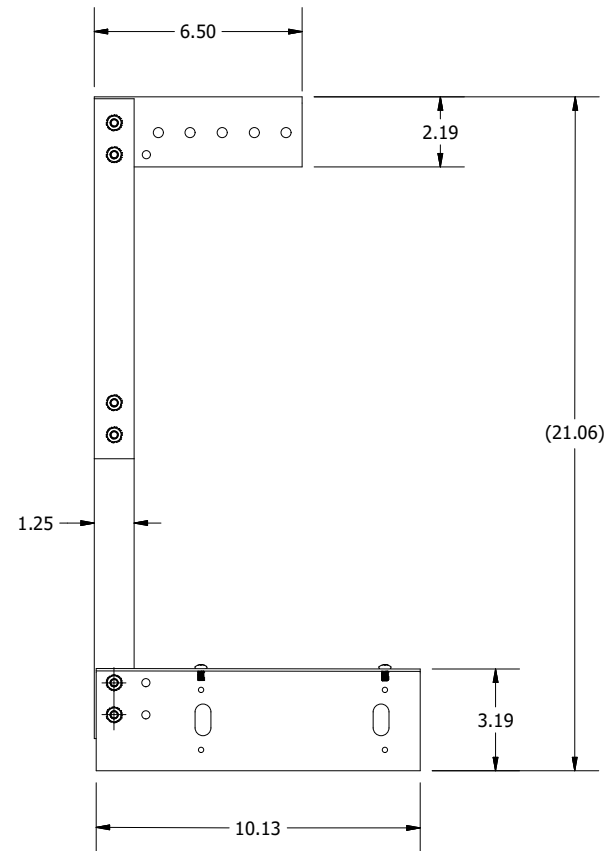

TOP VIEW

LEFT SIDE VIEW

ASSM. FRONT VIEW

PARTS LIST			
ITEM #	PART NUMBER	DESCRIPTION	QTY
1	BH0808BP	BOTTOM MOUNTING PLATE	1
2	BH0808BST	STRAP	2
3	BH0808TP	TOP PLATE	1
4	37242	1/4-28 X 1/2" ZN PLTD RHD HD, SLTD MS	6
5	34937	1/4-28 ZN PLTD KEP NUT	6
6	372110	#10-32 X 3/8" ZN PLTD PAN HD, PHIL MS	4

PART #:BH0808

(DATA SUBJECT TO CHANGE WITHOUT NOTICE)

**THIS DRAWING IS THE PROPERTY OF HUBBELL INC. WIEGMANN
ALL INFORMATION IS PROPRIETARY AND NOT TO BE DUPLICATED**