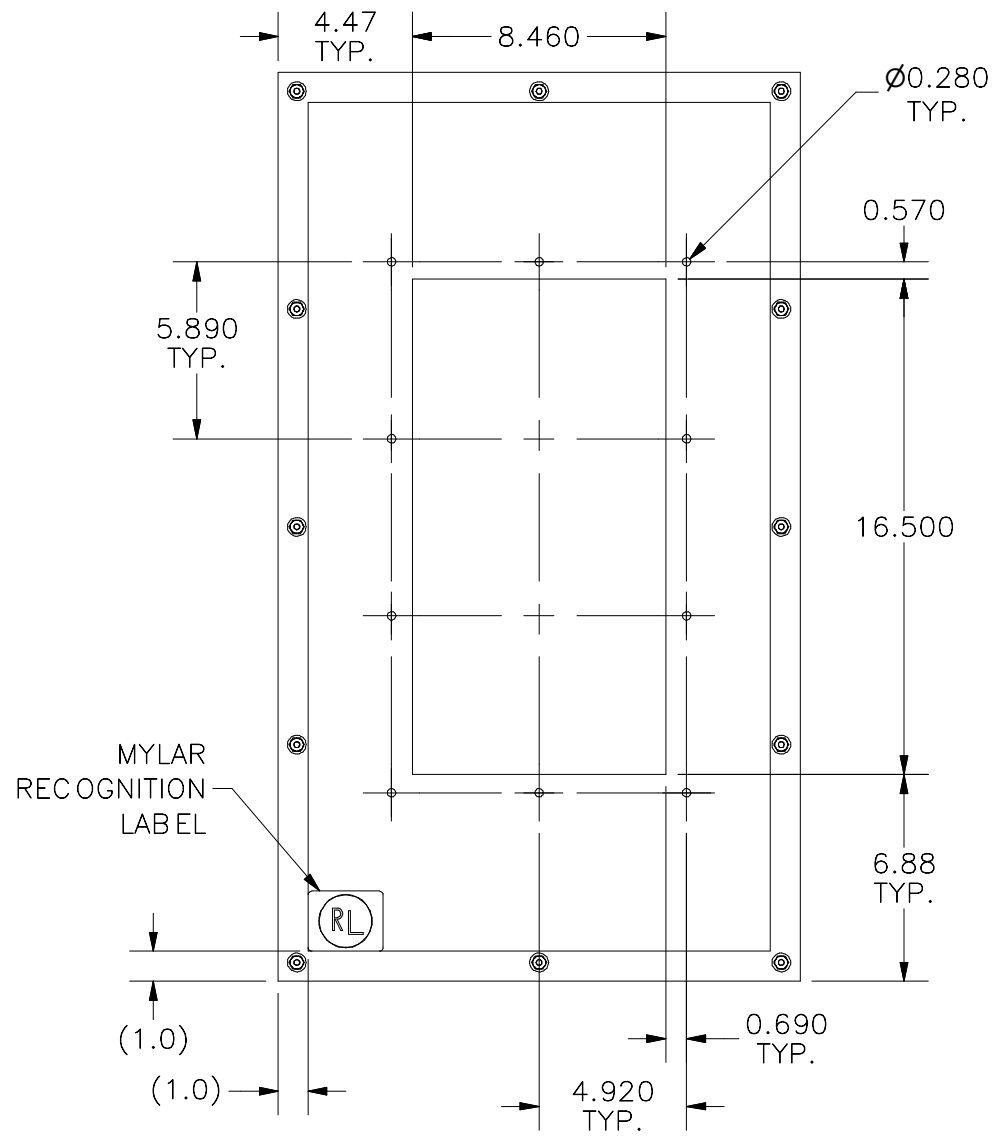

TOP VIEW (PLATE ONLY)

DETAIL C (12 PL.)

FRONT VIEW (PLATE ONLY)

ASSM. RIGHT SIDE VIEW

REAR VIEW

DRIVE SERIES	POWER Hp(kW)	VOLTAGE(V)
ALTIVAR 61/71	7.5 (5.5)	230
ALTIVAR 61/71	7.5 - 10 (5.5 - 7.5)	460

PART#: DSNF48CVPF4
(DATA SUBJECT TO CHANGE WITHOUT NOTICE)