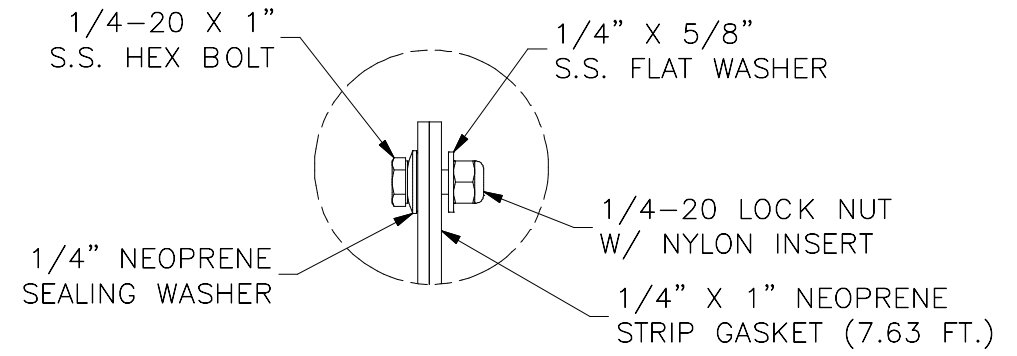

TOP VIEW (PLATE ONLY)

DETAIL C (12 PL.)

FRONT VIEW (PLATE ONLY)

ASSM. RIGHT SIDE VIEW

REAR VIEW

DRIVE SERIES	POWER Hp(kW)	VOLTAGE(V)
ALTIVAR 61/71	7.5 (5.5)	230
ALTIVAR 61/71	7.5 - 10 (5.5 - 7.5)	460

PART#: DSNF48CVPF4
(DATA SUBJECT TO CHANGE WITHOUT NOTICE)