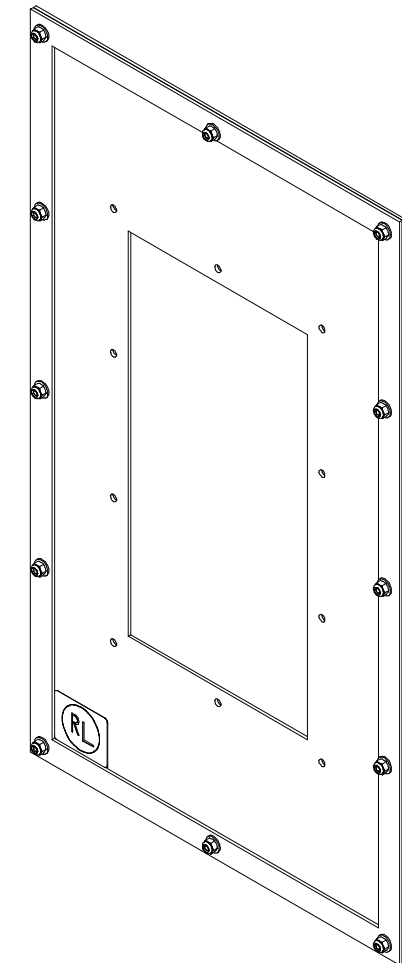

TOP VIEW (PLATE ONLY)

DETAIL C (12 PL.)

FRONT VIEW (PLATE ONLY)

ASSM. RIGHT SIDE VIEW

REAR VIEW

DRIVE SERIES	POWER Hp(kW)	VOLTAGE(V)
ALTIVAR 61/71	7.5 (5.5)	230
ALTIVAR 61/71	7.5 - 10 (5.5 - 7.5)	460

PART#: DSNF48CVPF4
(DATA SUBJECT TO CHANGE WITHOUT NOTICE)