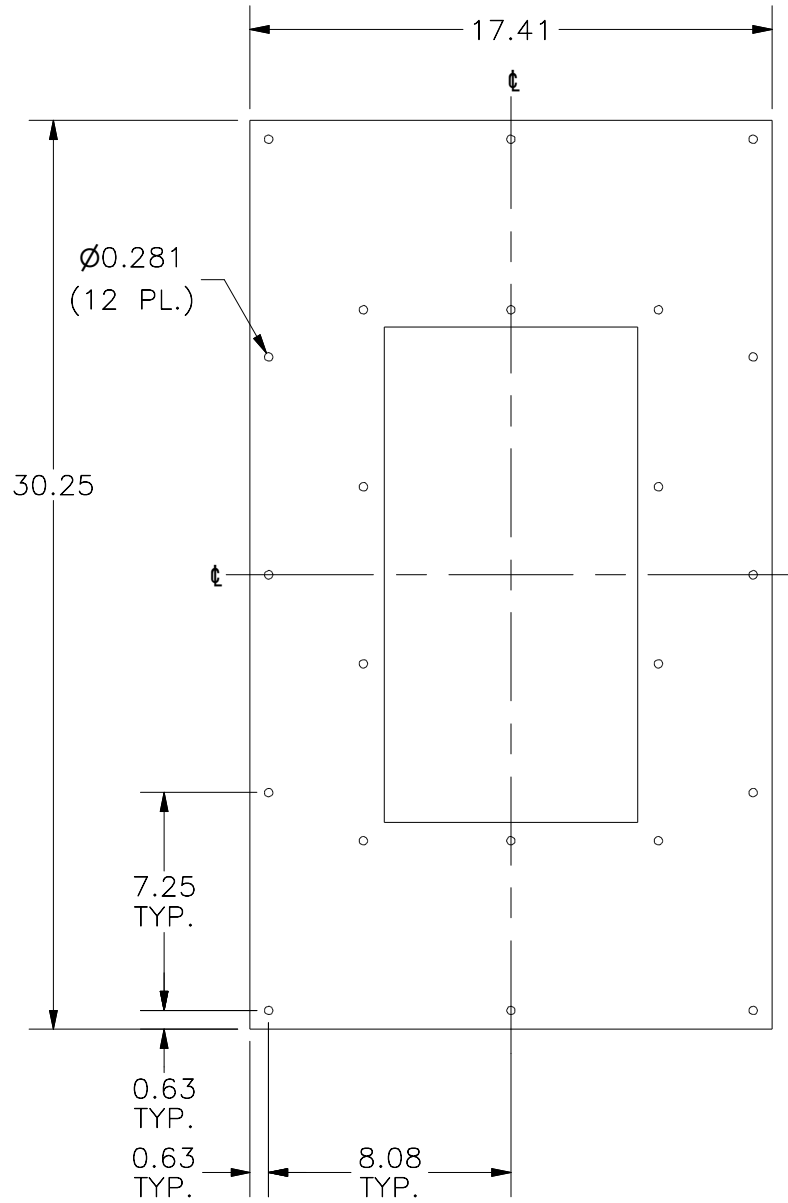

TOP VIEW (PLATE ONLY)

DETAIL C (12 PL.)

FRONT VIEW (PLATE ONLY)

ASSM. RIGHT SIDE VIEW

REAR VIEW

DRIVE SERIES	POWER Hp(kW)	VOLTAGE(V)
ALTIVAR 61/71	7.5 (5.5)	230
ALTIVAR 61/71	7.5 - 10 (5.5 - 7.5)	460

PART#: DSNF48CVPF4
(DATA SUBJECT TO CHANGE WITHOUT NOTICE)