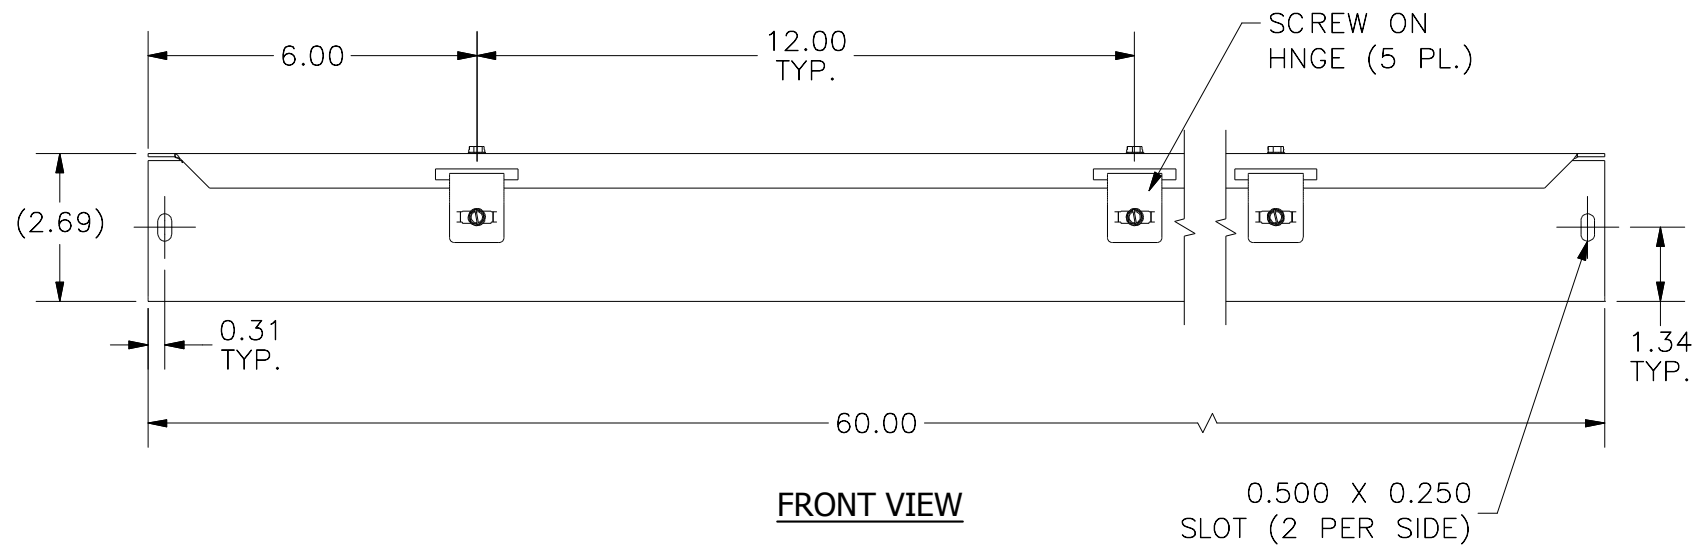

LEFT VIEW

RIGHT VIEW

PART#: HS225NK
(DATA SUBJECT TO CHANGE WITHOUT NOTICE)

THIS DRAWING IS PROPERTY OF HUBBELL INC. WIEGMANN
ALL INFORMATION IS PROPRIETARY AND NOT TO BE DUPLICATED