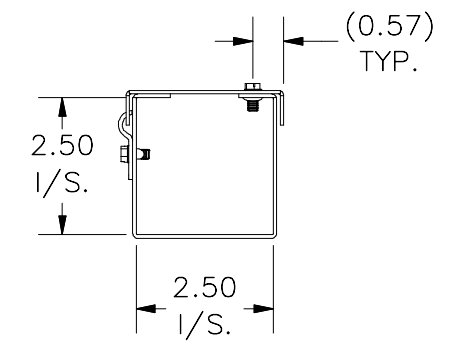

LEFT VIEW

RIGHT VIEW

PART#: HS225NK
(DATA SUBJECT TO CHANGE WITHOUT NOTICE)

THIS DRAWING IS PROPERTY OF HUBBELL INC. WIEGMANN
ALL INFORMATION IS PROPRIETARY AND NOT TO BE DUPLICATED