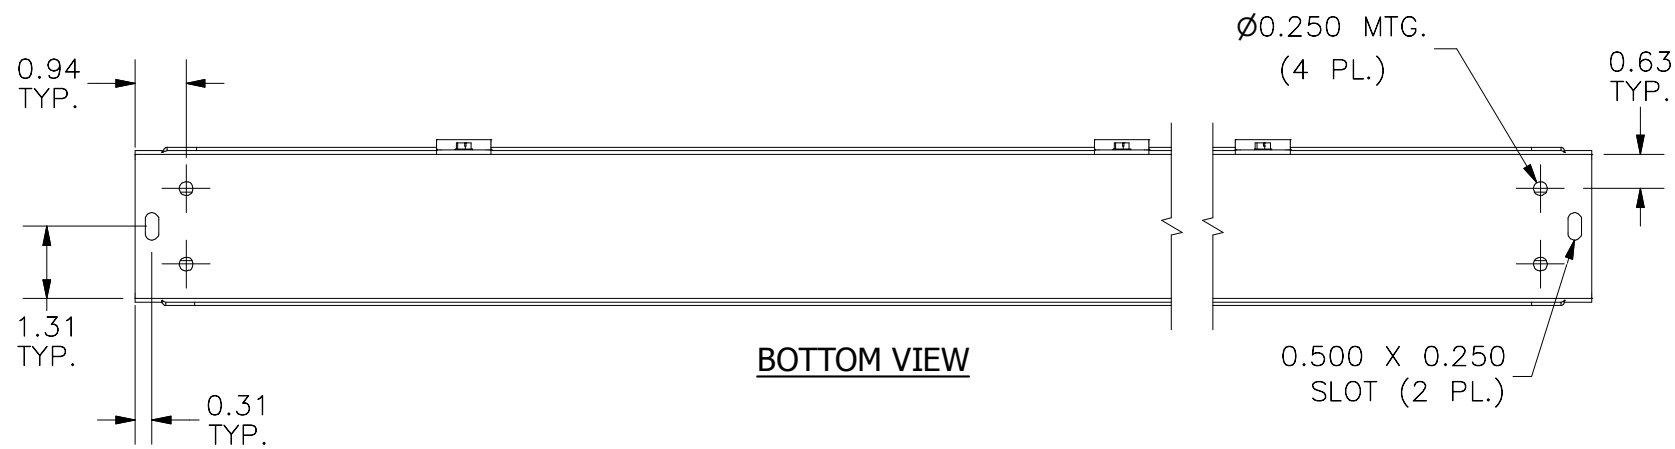

LEFT VIEW

RIGHT VIEW

PART#: HS225NK
(DATA SUBJECT TO CHANGE WITHOUT NOTICE)

THIS DRAWING IS PROPERTY OF HUBBELL INC. WIEGMANN
ALL INFORMATION IS PROPRIETARY AND NOT TO BE DUPLICATED