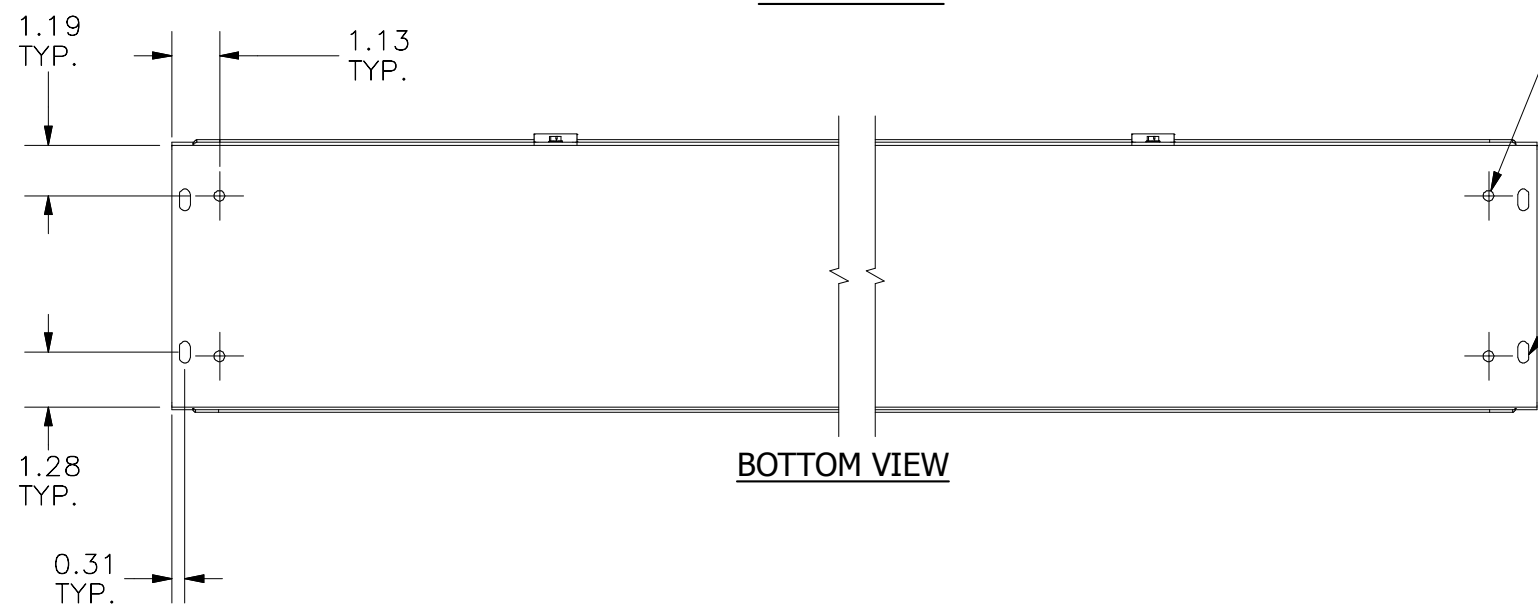

TOP VIEW

#10-32 X 3/8" SCREW,
SELF-TAPPING (2 PL.)

FRONT VIEW

RIGHT VIEW

BOTTOM VIEW

Ø0.250 MTG.
HOLE (4 PL.)

0.500 X 0.250
SLOT (4 PL.)

PART#: HS663NK
(DATA SUBJECT TO CHANGE WITHOUT NOTICE)