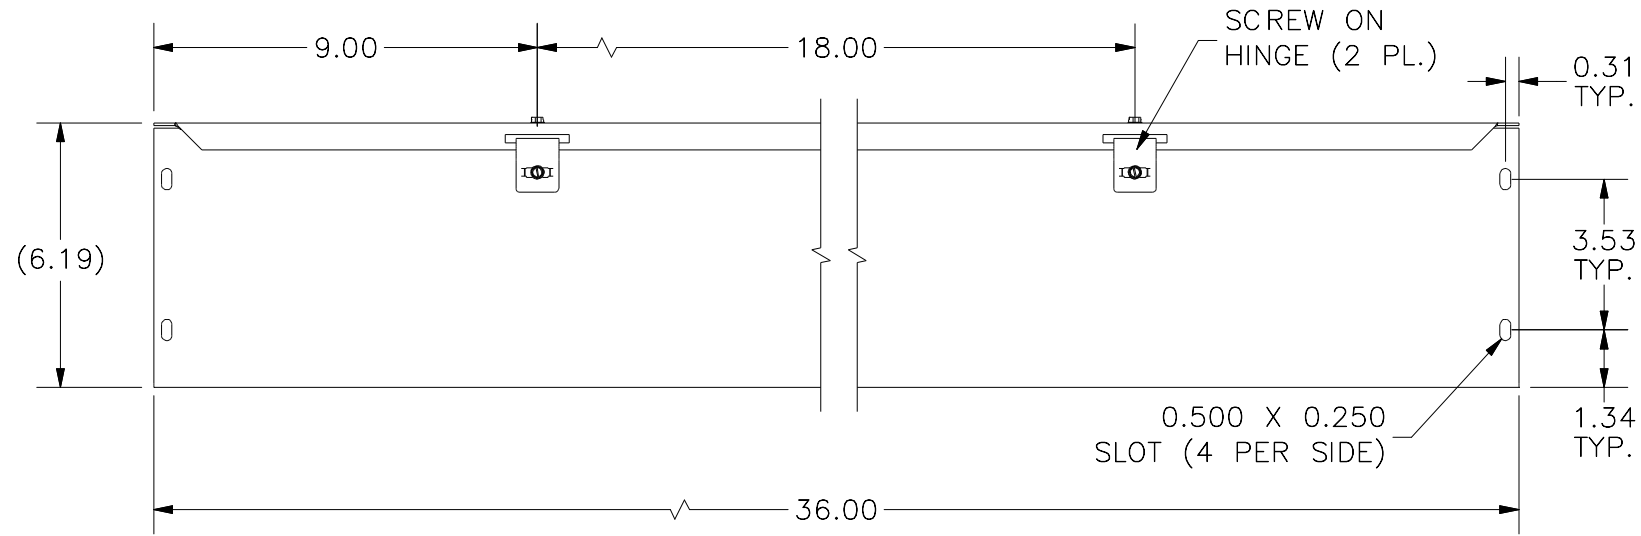

TOP VIEW

#10-32 X 3/8" SCREW,
SELF-TAPPING (2 PL.)

FRONT VIEW

RIGHT VIEW

BOTTOM VIEW

Ø0.250 MTG.
HOLE (4 PL.)

0.500 X 0.250
SLOT (4 PL.)

PART#: HS663NK
(DATA SUBJECT TO CHANGE WITHOUT NOTICE)