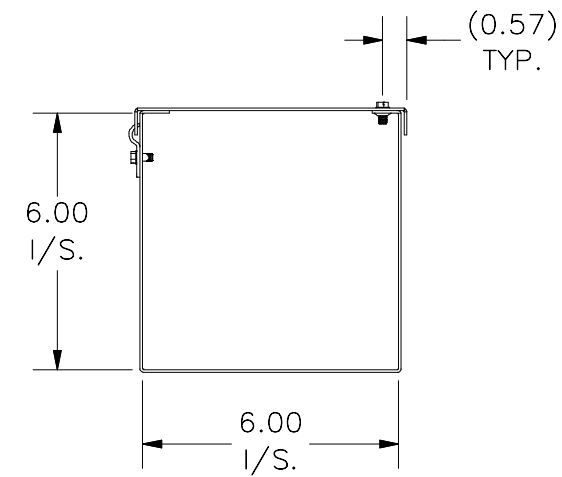

TOP VIEW

#10-32 X 3/8" SCREW,
SELF-TAPPING (2 PL.)

FRONT VIEW

RIGHT VIEW

BOTTOM VIEW

Ø0.250 MTG.
HOLE (4 PL.)

0.500 X 0.250
SLOT (4 PL.)

PART#: HS663NK
(DATA SUBJECT TO CHANGE WITHOUT NOTICE)