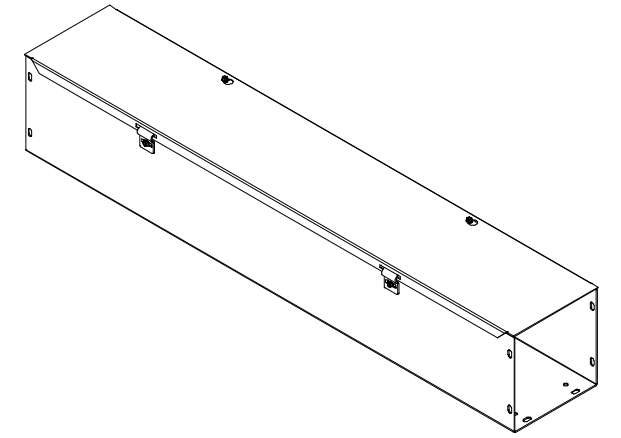

TOP VIEW

#10-32 X 3/8" SCREW,
SELF-TAPPING (2 PL.)

FRONT VIEW

RIGHT VIEW

BOTTOM VIEW

Ø0.250 MTG.
HOLE (4 PL.)

0.500 X 0.250
SLOT (4 PL.)

PART#: HS663NK
(DATA SUBJECT TO CHANGE WITHOUT NOTICE)