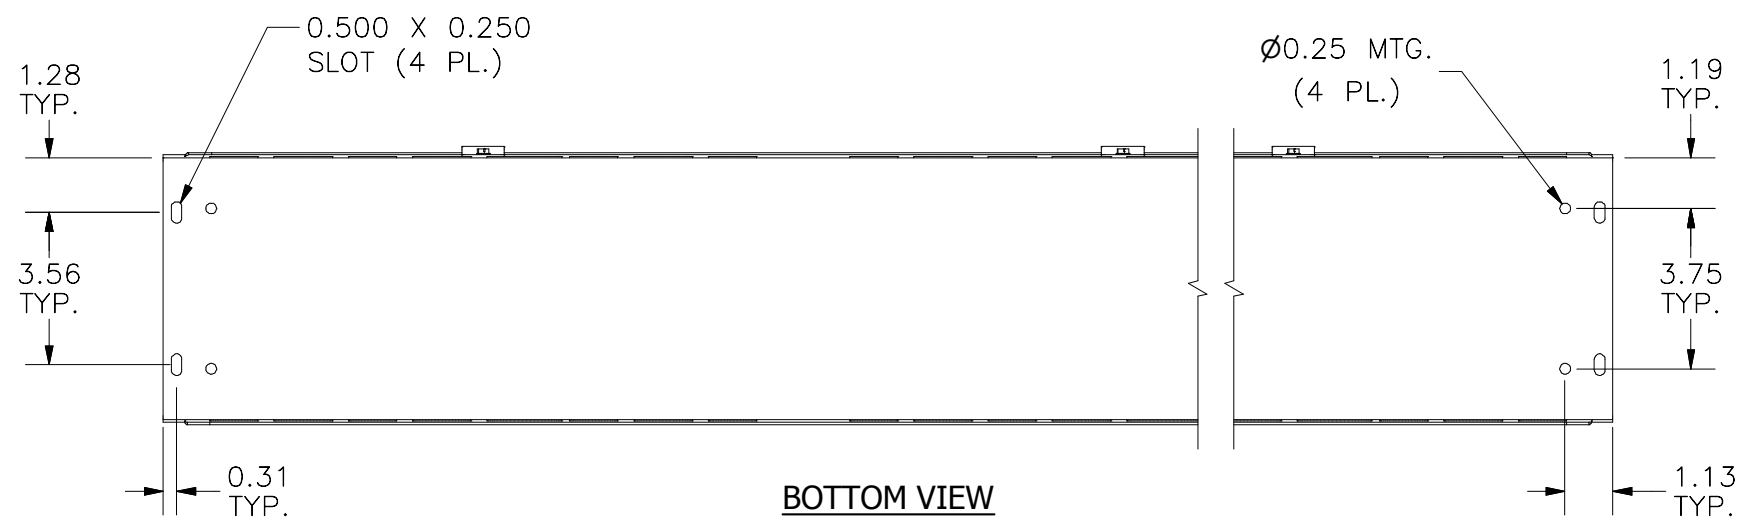

TOP VIEW

FRONT VIEW

RIGHT VIEW

**DETAIL A (4 PL. PER SIDE)
K.O. PATTERN DESCRIPTION**

- A) 3/4"-1" CONCENTRIC KO (2 PL)
- B) 1/2"-3/4" CONCENTRIC KO (2 PL)
- C) 1" SOLID KO (1 PL)
- D) 1 1/4" SOLID KO (1 PL)
- E) 3/4" SOLID KO (2 PL)

BOTTOM VIEW

PART#: HS665
(DATA SUBJECT TO CHANGE WITHOUT NOTICE)