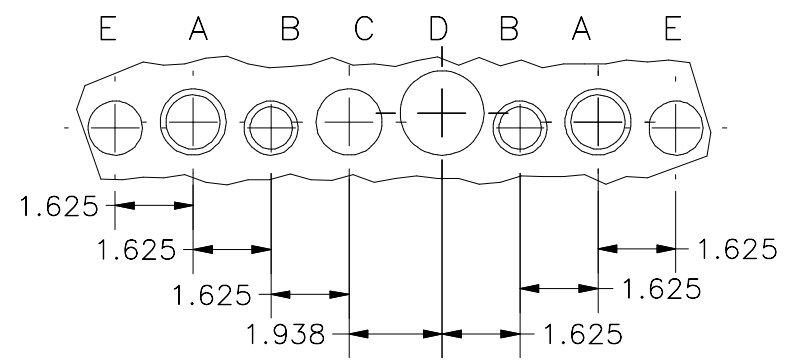

TOP VIEW

FRONT VIEW

RIGHT VIEW

**DETAIL A (4 PL. PER SIDE)
K.O. PATTERN DESCRIPTION**

- A) 3/4"-1" CONCENTRIC KO (2 PL)
- B) 1/2"-3/4" CONCENTRIC KO (2 PL)
- C) 1" SOLID KO (1 PL)
- D) 1 1/4" SOLID KO (1 PL)
- E) 3/4" SOLID KO (2 PL)

BOTTOM VIEW

PART#: HS665
(DATA SUBJECT TO CHANGE WITHOUT NOTICE)