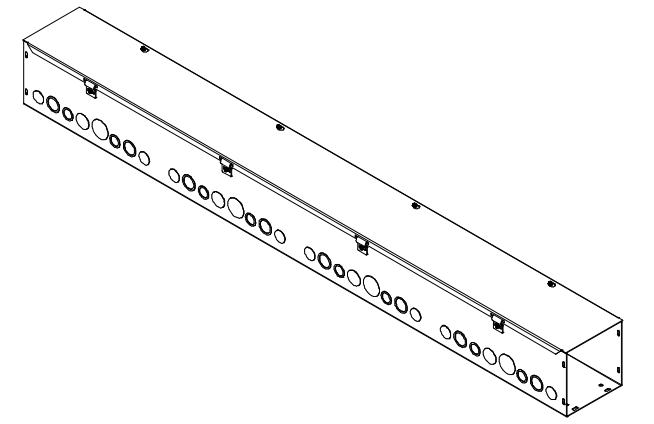

TOP VIEW

FRONT VIEW

RIGHT VIEW

**DETAIL A (4 PL. PER SIDE)
K.O. PATTERN DESCRIPTION**

- A) 3/4"-1" CONCENTRIC KO (2 PL)
- B) 1/2"-3/4" CONCENTRIC KO (2 PL)
- C) 1" SOLID KO (1 PL)
- D) 1 1/4" SOLID KO (1 PL)
- E) 3/4" SOLID KO (2 PL)

BOTTOM VIEW

PART#: HS665
(DATA SUBJECT TO CHANGE WITHOUT NOTICE)