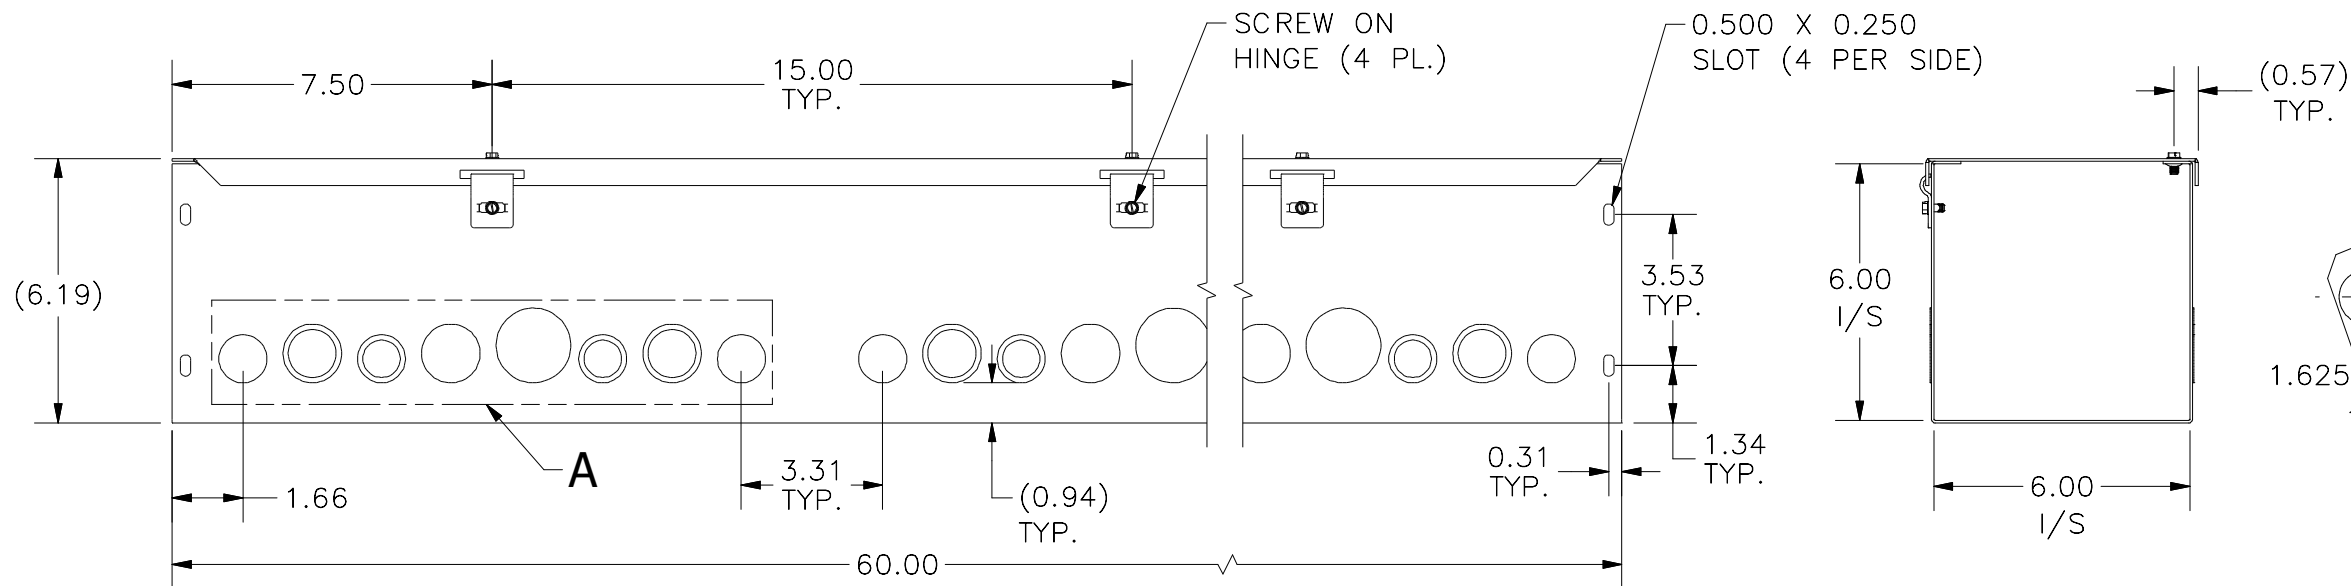

TOP VIEW

FRONT VIEW

RIGHT VIEW

**DETAIL A (4 PL. PER SIDE)
K.O. PATTERN DESCRIPTION**

- A) 3/4"-1" CONCENTRIC KO (2 PL)
- B) 1/2"-3/4" CONCENTRIC KO (2 PL)
- C) 1" SOLID KO (1 PL)
- D) 1 1/4" SOLID KO (1 PL)
- E) 3/4" SOLID KO (2 PL)

BOTTOM VIEW

PART#: HS665
(DATA SUBJECT TO CHANGE WITHOUT NOTICE)