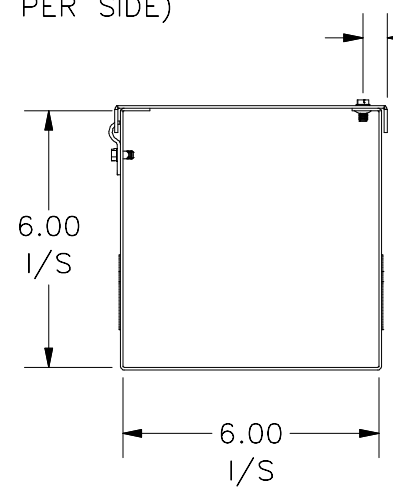

TOP VIEW

FRONT VIEW

RIGHT VIEW

**DETAIL A (4 PL. PER SIDE)
K.O. PATTERN DESCRIPTION**

- A) 3/4"-1" CONCENTRIC KO (2 PL)
- B) 1/2"-3/4" CONCENTRIC KO (2 PL)
- C) 1" SOLID KO (1 PL)
- D) 1 1/4" SOLID KO (1 PL)
- E) 3/4" SOLID KO (2 PL)

BOTTOM VIEW

PART#: HS665
(DATA SUBJECT TO CHANGE WITHOUT NOTICE)