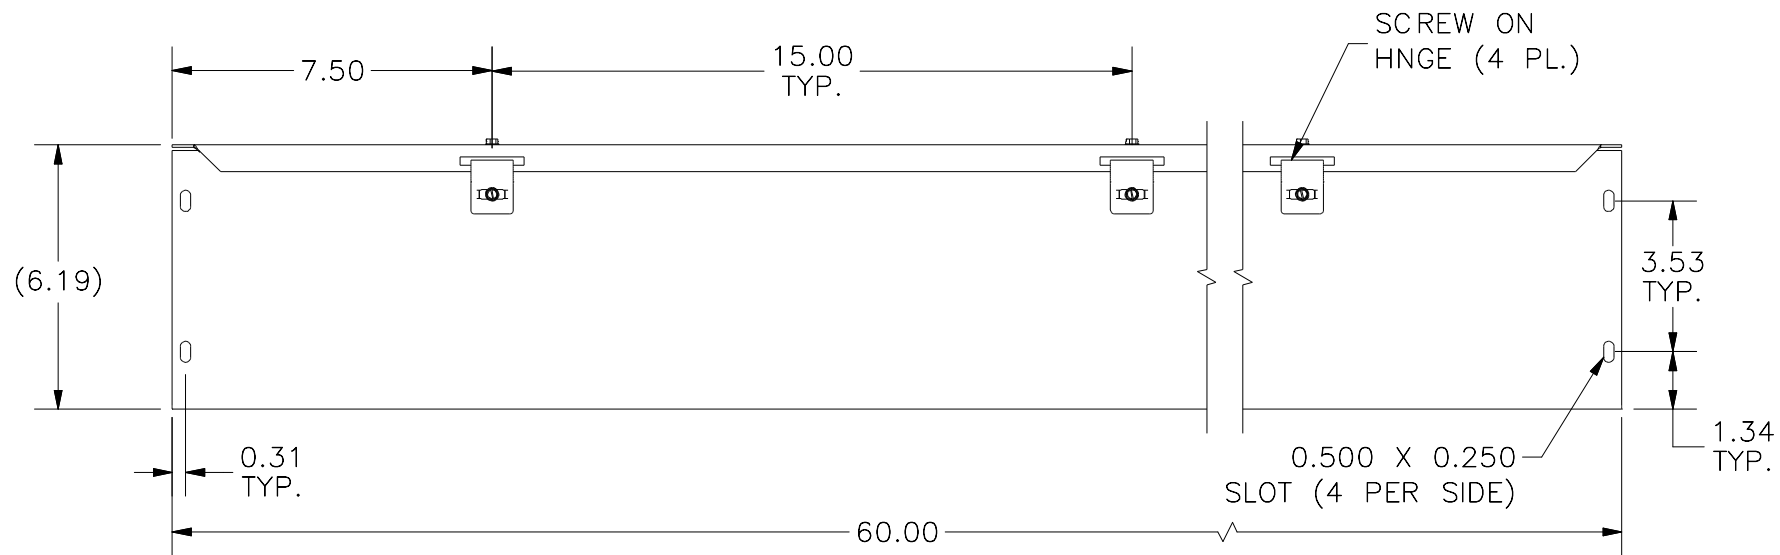

TOP VIEW

#10-32 X 3/8" SCREW,
SELF-TAPPING (4 PL.)

FRONT VIEW

SCREW ON
HNGE (4 PL.)

(0.57)
TYP.

RIGHT VIEW

BOTTOM VIEW

Ø0.250 MTG.
(4 PL.)

0.500 X 0.250
SLOT (4 PL.)

PART#: HS665NK
(DATA SUBJECT TO CHANGE WITHOUT NOTICE)

THIS DRAWING IS PROPERTY OF HUBBELL INC. WIEGMANN
ALL INFORMATION IS PROPRIETARY AND NOT TO BE DUPLICATED