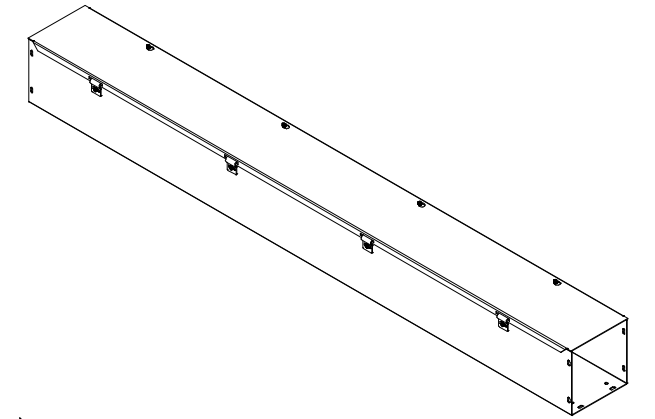

TOP VIEW

#10-32 X 3/8" SCREW,
SELF-TAPPING (4 PL.)

FRONT VIEW

SCREW ON
HNGE (4 PL.)

(0.57)
TYP.

RIGHT VIEW

BOTTOM VIEW

Ø0.250 MTG.
(4 PL.)

0.500 X 0.250
SLOT (4 PL.)

PART#: HS665NK
(DATA SUBJECT TO CHANGE WITHOUT NOTICE)

THIS DRAWING IS PROPERTY OF HUBBELL INC. WIEGMANN
ALL INFORMATION IS PROPRIETARY AND NOT TO BE DUPLICATED