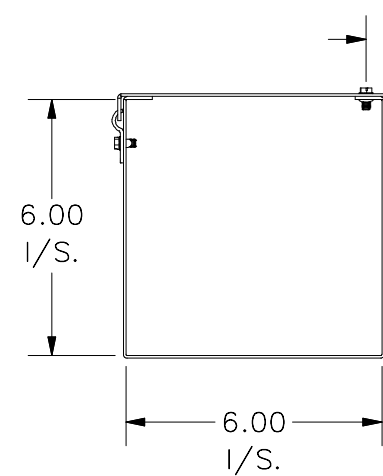

TOP VIEW

#10-32 X 3/8" SCREW,
SELF-TAPPING (4 PL.)

FRONT VIEW

SCREW ON
HNGE (4 PL.)

(0.57)
TYP.

RIGHT VIEW

BOTTOM VIEW

Ø0.250 MTG.
(4 PL.)

0.500 X 0.250
SLOT (4 PL.)

PART#: HS665NK
(DATA SUBJECT TO CHANGE WITHOUT NOTICE)

THIS DRAWING IS PROPERTY OF HUBBELL INC. WIEGMANN
ALL INFORMATION IS PROPRIETARY AND NOT TO BE DUPLICATED