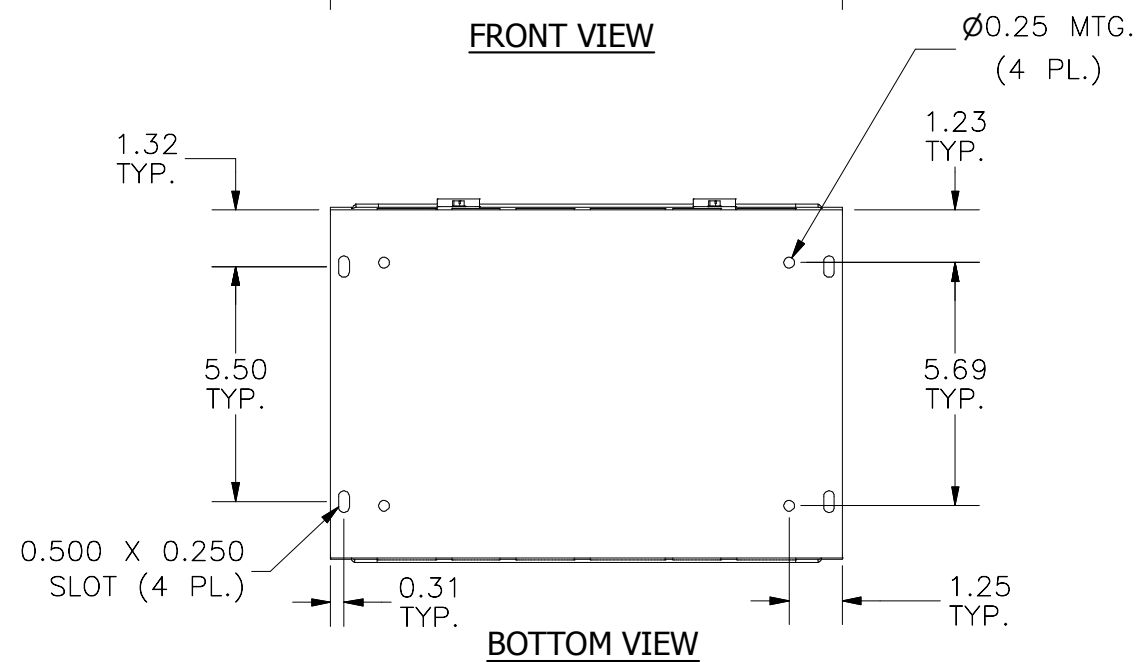

**DETAIL A (1 PL. PER SIDE)**  
**K.O. PATTERN DESCRIPTION**

- A) 3/4"-1" CONCENTRIC KO (2 PL)
- B) 1/2"-3/4" CONCENTRIC KO (2 PL)
- C) 1" SOLID KO
- D) 1 1/4" SOLID KO

PART#: HS881  
(DATA SUBJECT TO CHANGE WITHOUT NOTICE)