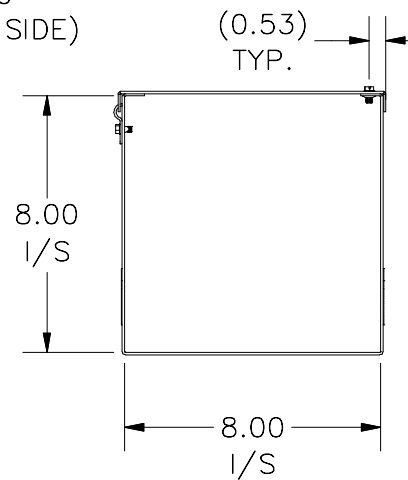

TOP VIEW

FRONT VIEW

RIGHT VIEW

**DETAIL A (2 PL. PE SIDE)
K.O. PATTERN DESCRIPTION**

- A) 3/4"-1" CONCENTRIC KO (2 PL)
- B) 1/2"-3/4" CONCENTRIC KO (2 PL)
- C) 1" SOLID KO (1 PL)
- D) 1 1/4" SOLID KO (1 PL)
- E) 3/4" SOLID KO (2 PL)

BOTTOM VIEW

PART#: HS883
(DATA SUBJECT TO CHANGE WITHOUT NOTICE)