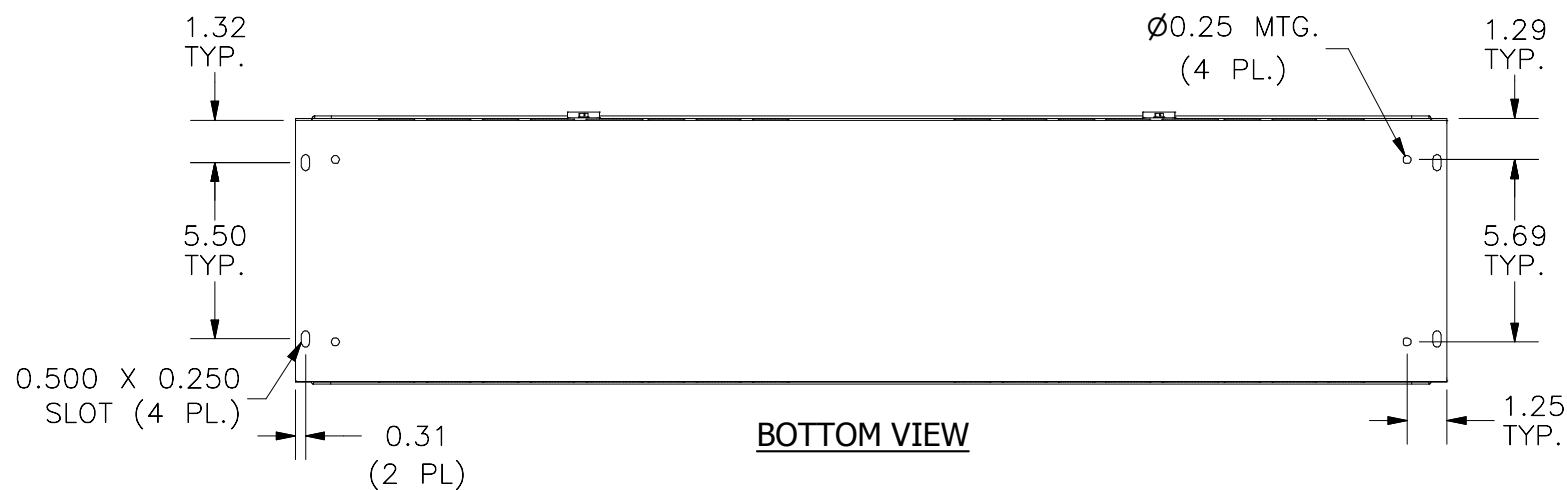

TOP VIEW

FRONT VIEW

RIGHT VIEW

**DETAIL A (2 PL. PE SIDE)
K.O. PATTERN DESCRIPTION**

- A) 3/4"-1" CONCENTRIC KO (2 PL)
- B) 1/2"-3/4" CONCENTRIC KO (2 PL)
- C) 1" SOLID KO (1 PL)
- D) 1 1/4" SOLID KO (1 PL)
- E) 3/4" SOLID KO (2 PL)

BOTTOM VIEW

PART#: HS883
(DATA SUBJECT TO CHANGE WITHOUT NOTICE)