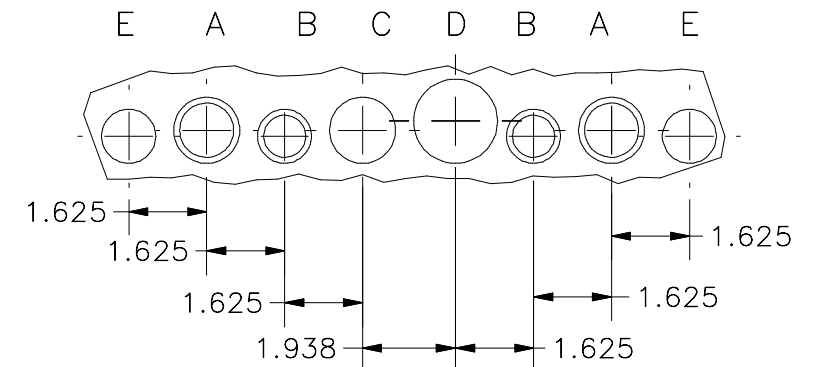

TOP VIEW

FRONT VIEW

RIGHT VIEW

**DETAIL A (2 PL. PE SIDE)
K.O. PATTERN DESCRIPTION**

- A) 3/4"-1" CONCENTRIC KO (2 PL)
- B) 1/2"-3/4" CONCENTRIC KO (2 PL)
- C) 1" SOLID KO (1 PL)
- D) 1 1/4" SOLID KO (1 PL)
- E) 3/4" SOLID KO (2 PL)

BOTTOM VIEW

PART#: HS883
(DATA SUBJECT TO CHANGE WITHOUT NOTICE)