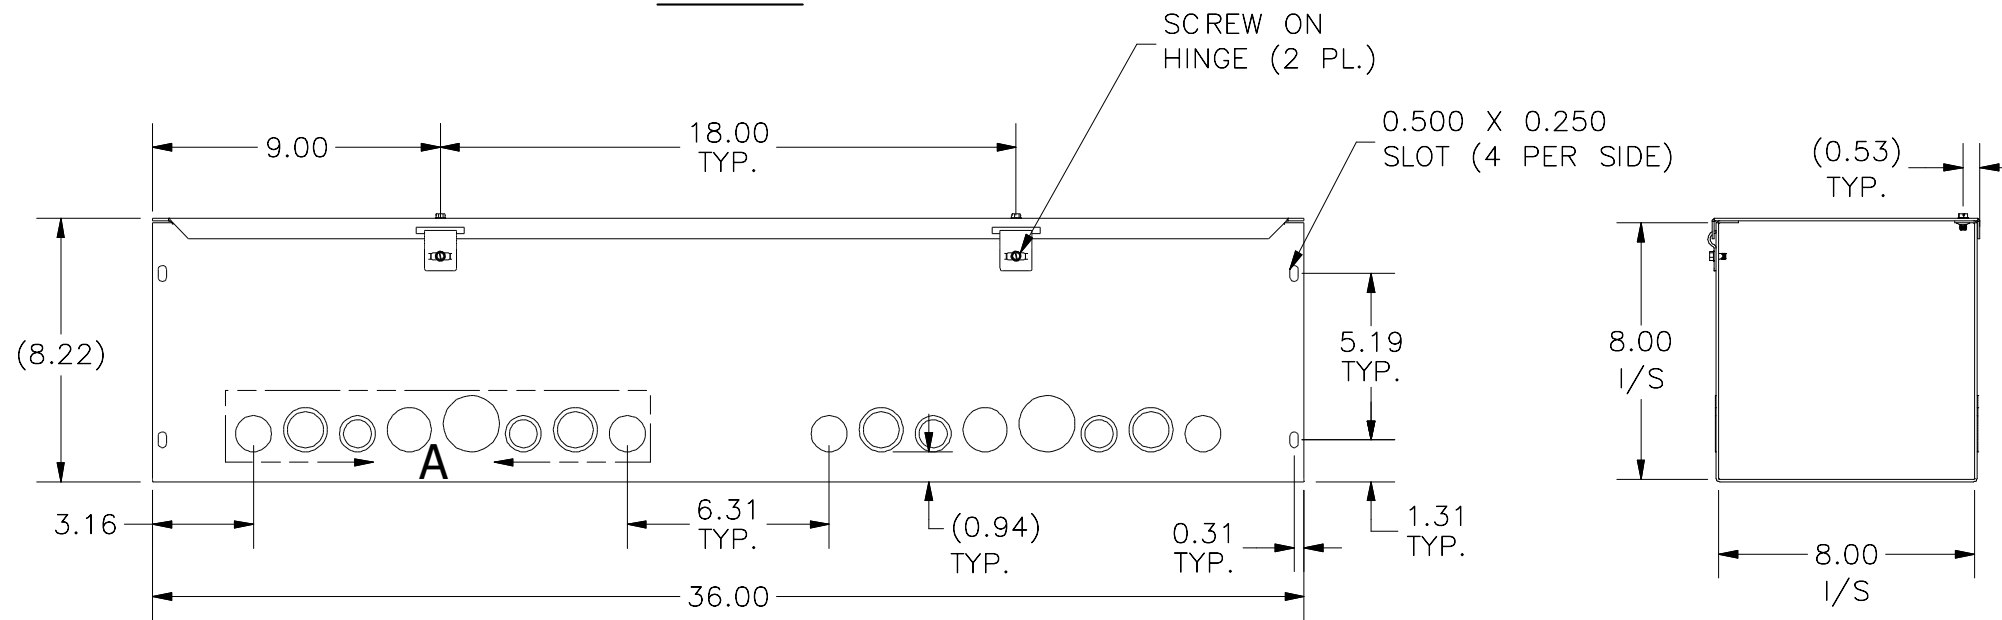

TOP VIEW

FRONT VIEW

RIGHT VIEW

**DETAIL A (2 PL. PE SIDE)
K.O. PATTERN DESCRIPTION**

- A) 3/4"-1" CONCENTRIC KO (2 PL)
- B) 1/2"-3/4" CONCENTRIC KO (2 PL)
- C) 1" SOLID KO (1 PL)
- D) 1 1/4" SOLID KO (1 PL)
- E) 3/4" SOLID KO (2 PL)

BOTTOM VIEW

PART#: HS883
(DATA SUBJECT TO CHANGE WITHOUT NOTICE)