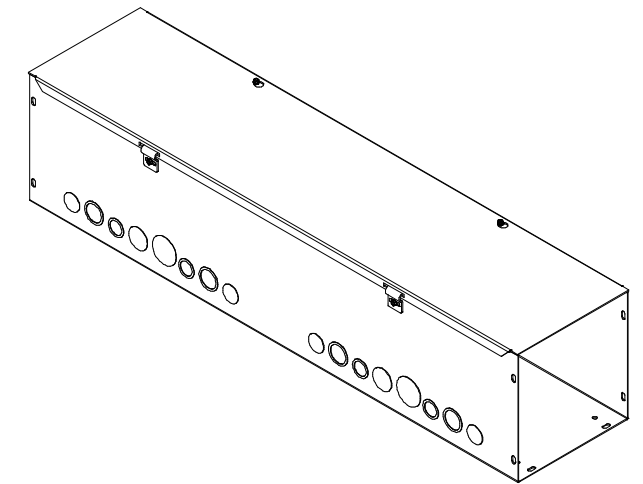

TOP VIEW

FRONT VIEW

RIGHT VIEW

**DETAIL A (2 PL. PE SIDE)
K.O. PATTERN DESCRIPTION**

- A) 3/4"-1" CONCENTRIC KO (2 PL)
- B) 1/2"-3/4" CONCENTRIC KO (2 PL)
- C) 1" SOLID KO (1 PL)
- D) 1 1/4" SOLID KO (1 PL)
- E) 3/4" SOLID KO (2 PL)

BOTTOM VIEW

PART#: HS883
(DATA SUBJECT TO CHANGE WITHOUT NOTICE)