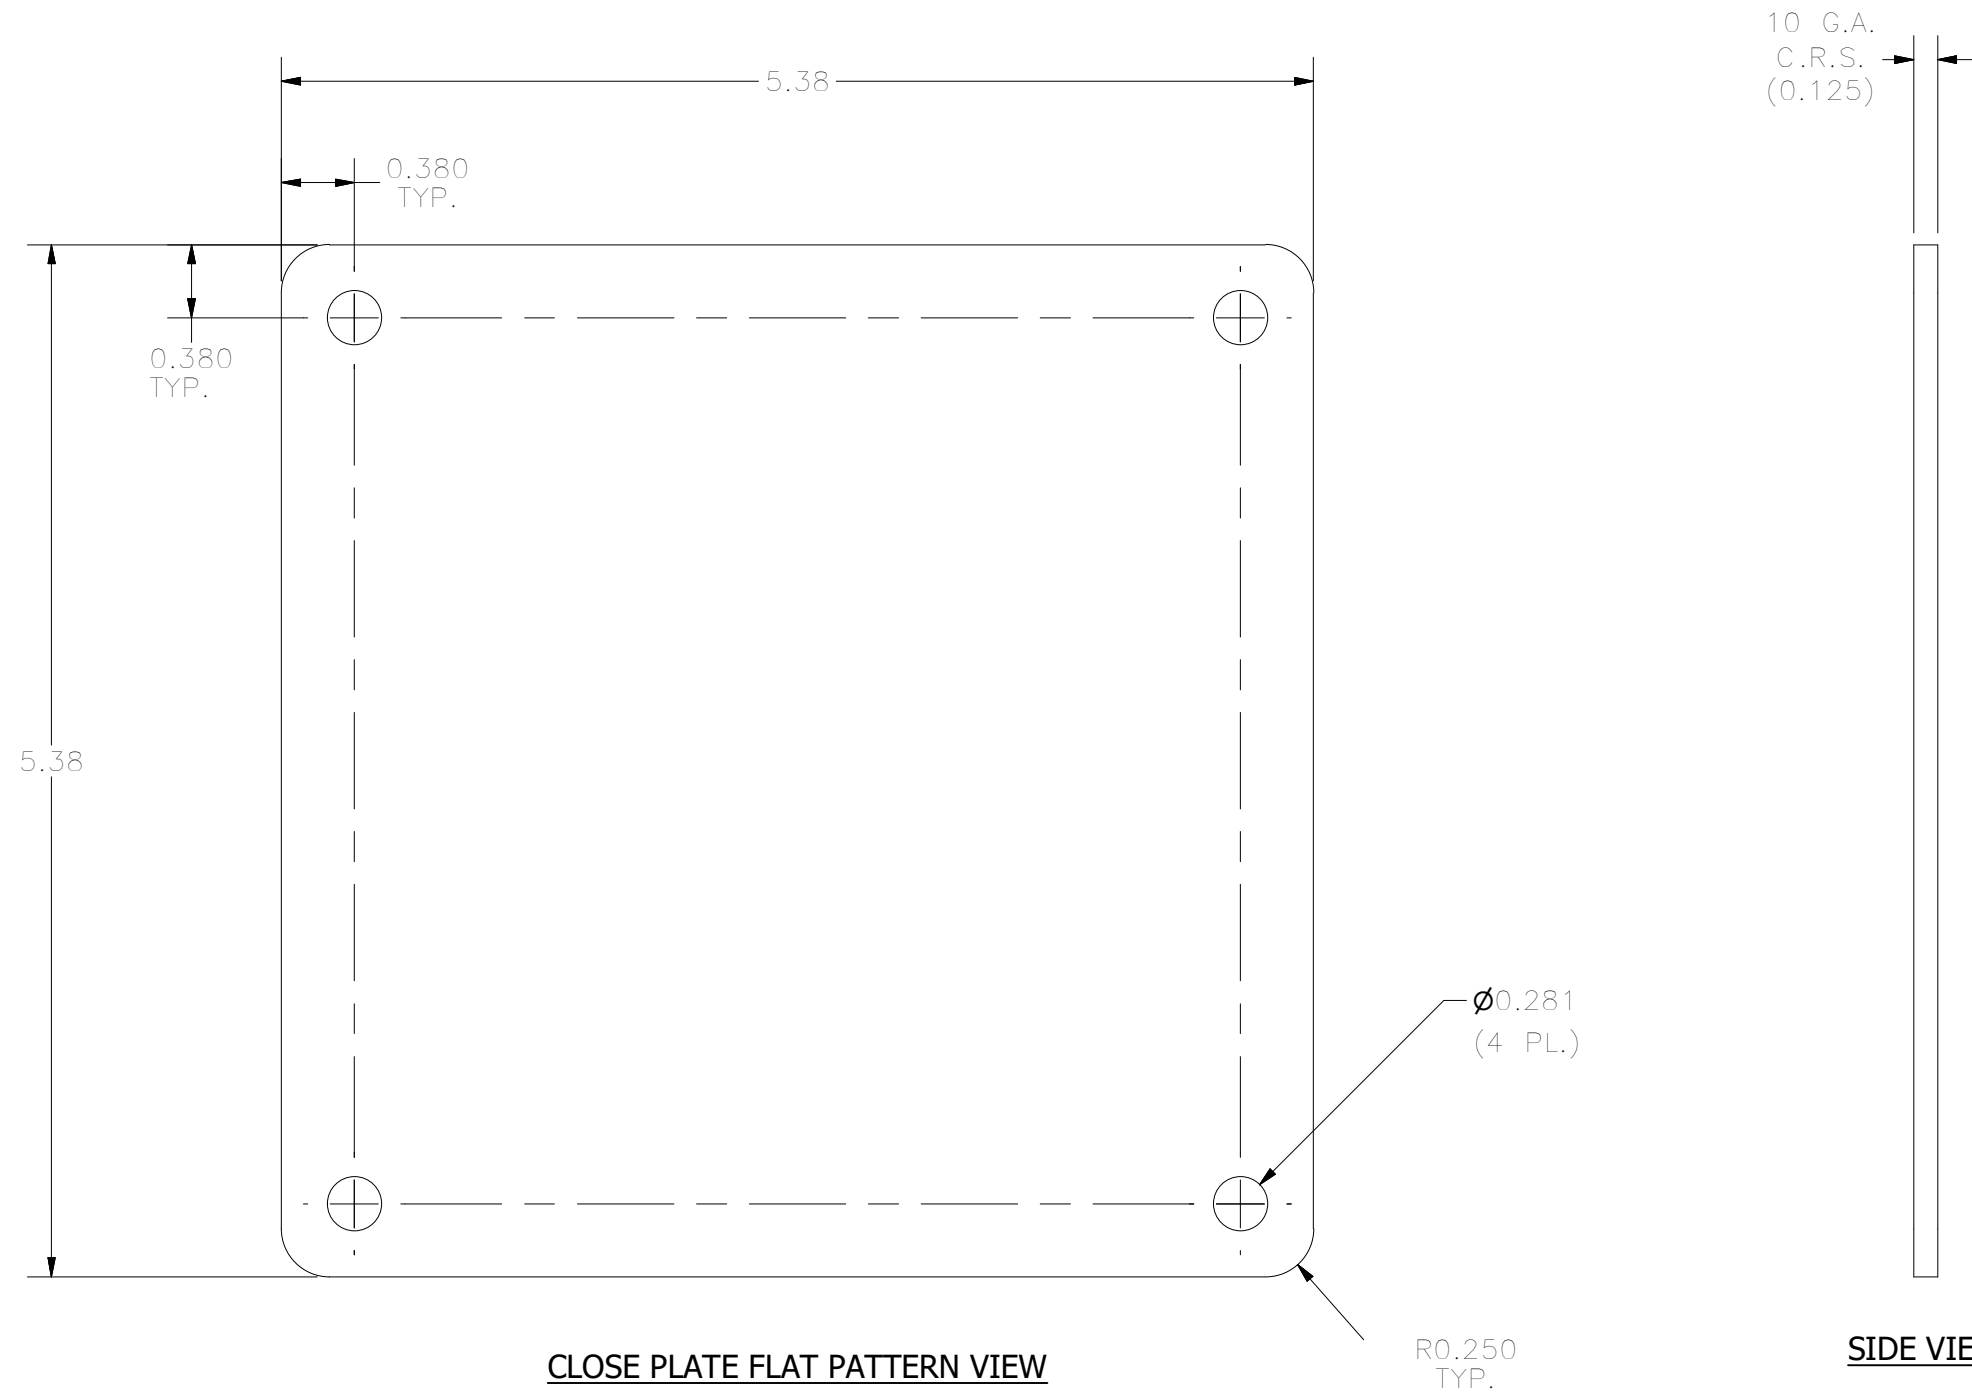

REVISION HISTORY			
REV	DESCRIPTION	BY	DATE
-			

PART#: JWE4  
(DATA SUBJECT TO CHANGE WITHOUT NOTICE)

THIS DRAWING IS PROPERTY OF HUBBELL INC. WIEGMANN  
ALL INFORMATION IS PROPRIETARY AND NOT TO BE DUPLICATED

NOTES:  
1. FABRICATED FROM 10 GA. C.R.S.