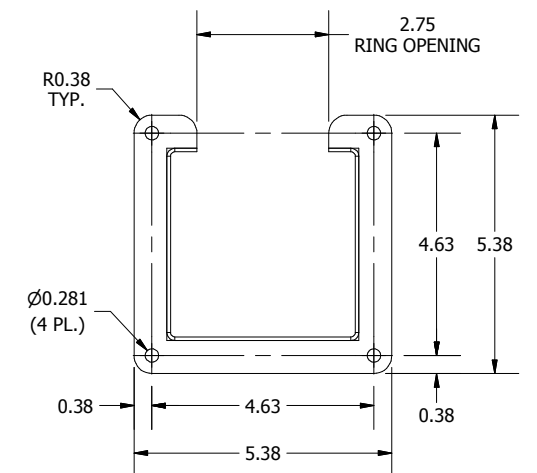

FULL ASSEMBLY ISO VIEW

**VIEW A-A
(HINGE DETAIL VIEW)**

TOP VIEW

TOP VIEW

SIDE VIEW

SHORT SIDE FRONT VIEW

LARGE SIDE FRONT VIEW

SIDE VIEW

**PART#: LJWF4
(DATA SUBJECT TO CHANGE WITHOUT NOTICE)**

THIS DRAWING IS PROPERTY OF HUBBELL INC. WIEGMANN
ALL INFORMATION IS PROPRIETARY AND NOT TO BE DUPLICATED