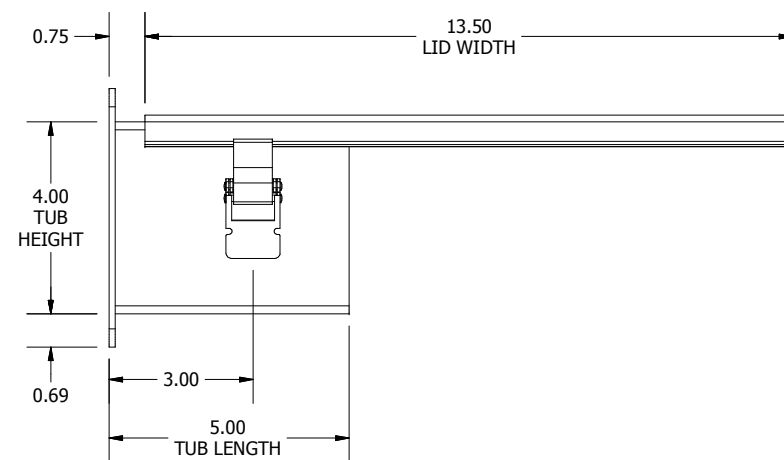

FULL ASSEMBLY ISO VIEW

**VIEW A-A
(HINGE DETAIL VIEW)**

TOP VIEW

TOP VIEW

SIDE VIEW

SHORT SIDE FRONT VIEW

LARGE SIDE FRONT VIEW

SIDE VIEW

**PART#: LJWF4
(DATA SUBJECT TO CHANGE WITHOUT NOTICE)**

THIS DRAWING IS PROPERTY OF HUBBELL INC. WIEGMANN
ALL INFORMATION IS PROPRIETARY AND NOT TO BE DUPLICATED