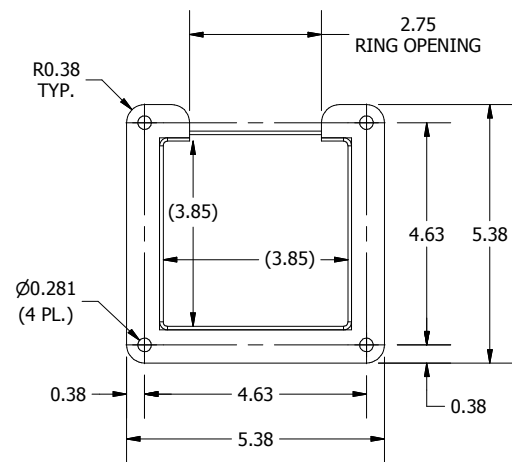

FULL ASSEMBLY ISO VIEW

**VIEW A-A
(HINGE DETAIL VIEW)**

TOP VIEW

TOP VIEW

SIDE VIEW

SHORT SIDE FRONT VIEW

LARGE SIDE FRONT VIEW

SIDE VIEW

**PART#: LJWF4
(DATA SUBJECT TO CHANGE WITHOUT NOTICE)**

THIS DRAWING IS PROPERTY OF HUBBELL INC. WIEGMANN
ALL INFORMATION IS PROPRIETARY AND NOT TO BE DUPLICATED