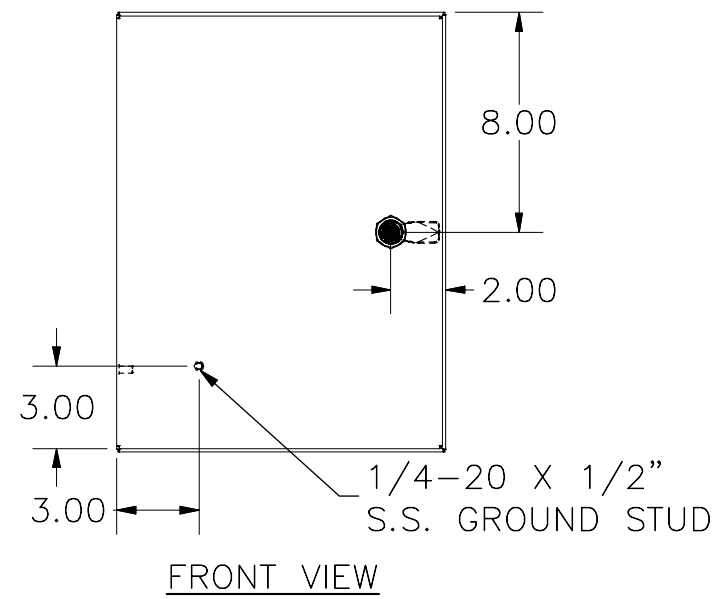

TOP VIEW

PART#: N412161206LG  
(DATA SUBJECT TO CHANGE WITHOUT NOTICE)