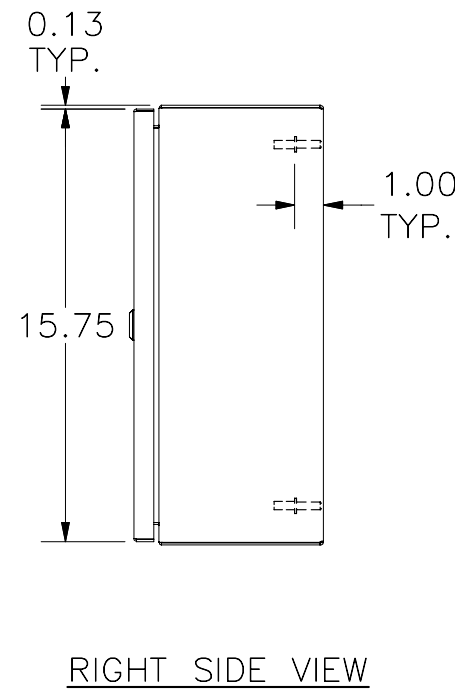

TOP VIEW

PART#: N412161206LG  
(DATA SUBJECT TO CHANGE WITHOUT NOTICE)