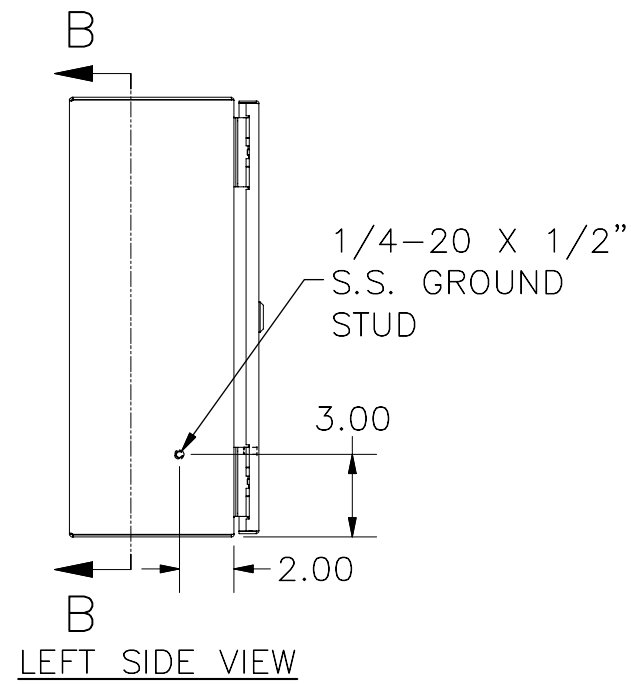

TOP VIEW

PART#: N412161206LG  
(DATA SUBJECT TO CHANGE WITHOUT NOTICE)