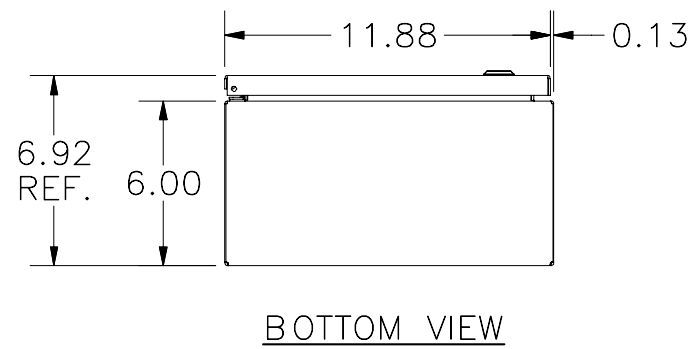

TOP VIEW

PART#: N412161206LG  
(DATA SUBJECT TO CHANGE WITHOUT NOTICE)