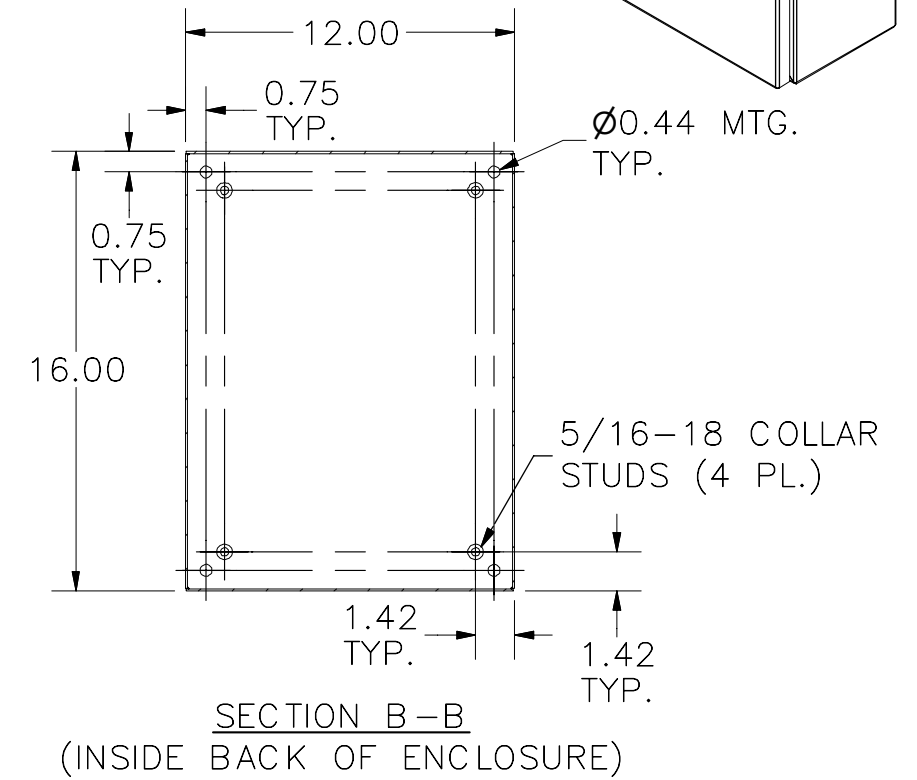

TOP VIEW

PART#: N412161206LG  
(DATA SUBJECT TO CHANGE WITHOUT NOTICE)