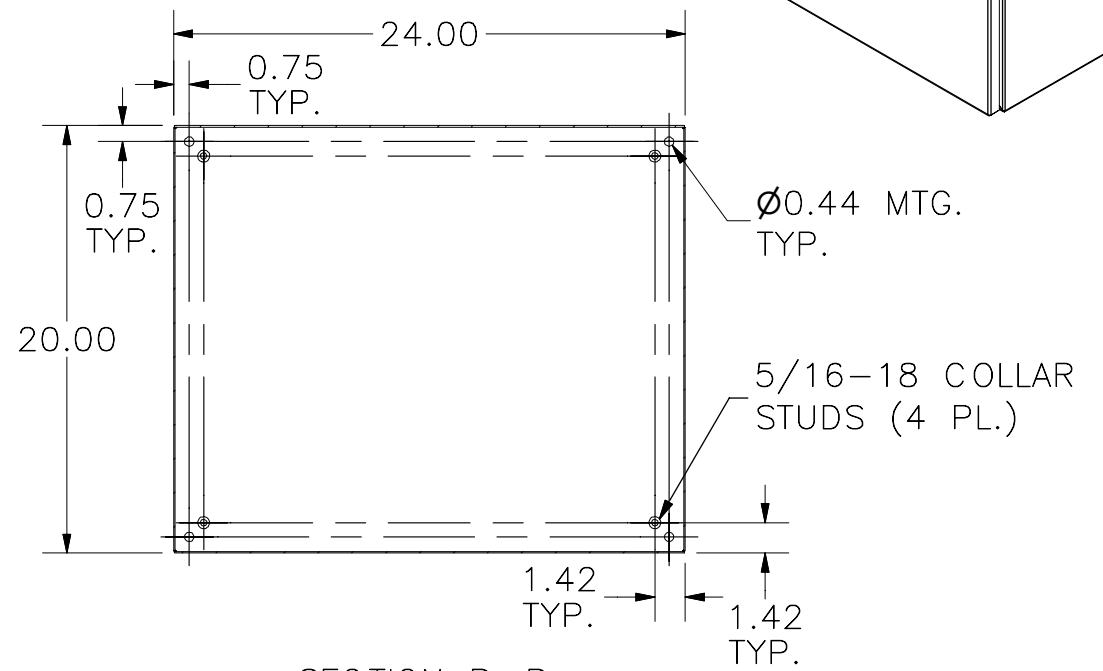

TOP VIEW

LEFT SIDE VIEW

FRONT VIEW

RIGHT SIDE VIEW

SECTION B-B
(INSIDE BACK OF ENCLOSURE)

BOTTOM VIEW

PART#: N412202408CLG
(DATA SUBJECT TO CHANGE WITHOUT NOTICE)