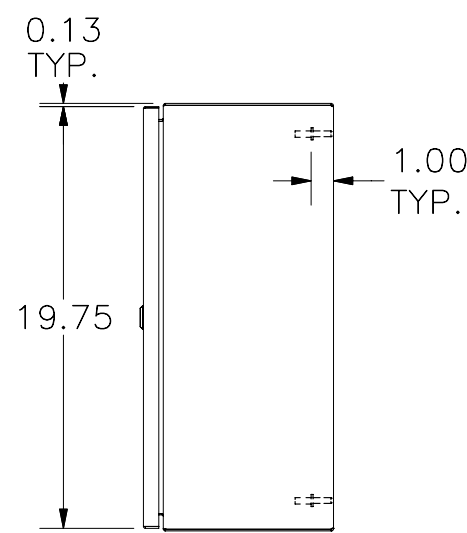

TOP VIEW

LEFT SIDE VIEW

FRONT VIEW

RIGHT SIDE VIEW

SECTION B-B
(INSIDE BACK OF ENCLOSURE)

BOTTOM VIEW

PART#: N412202408CLG
(DATA SUBJECT TO CHANGE WITHOUT NOTICE)