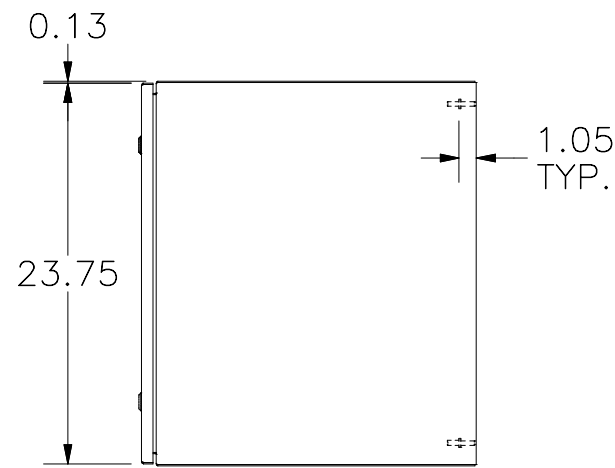

TOP SIDE VIEW

LEFT SIDE VIEW

FRONT VIEW

RIGHT SIDE VIEW

SECTION B-B
(INSIDE BACK OF ENCLOSURE)

BOTTOM SIDE VIEW

PART#: N412242420WCLG
(DATA SUBJECT TO CHANGE WITHOUT NOTICE)