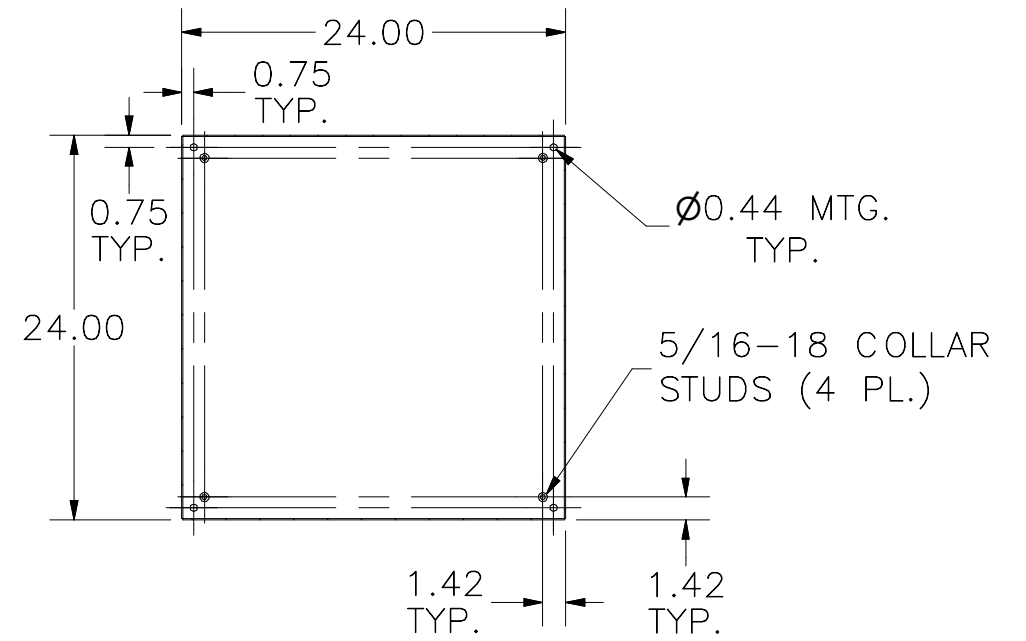

TOP SIDE VIEW

LEFT SIDE VIEW

FRONT VIEW

RIGHT SIDE VIEW

SECTION B-B
(INSIDE BACK OF ENCLOSURE)

BOTTOM SIDE VIEW

PART#: N412242420WCLG
(DATA SUBJECT TO CHANGE WITHOUT NOTICE)