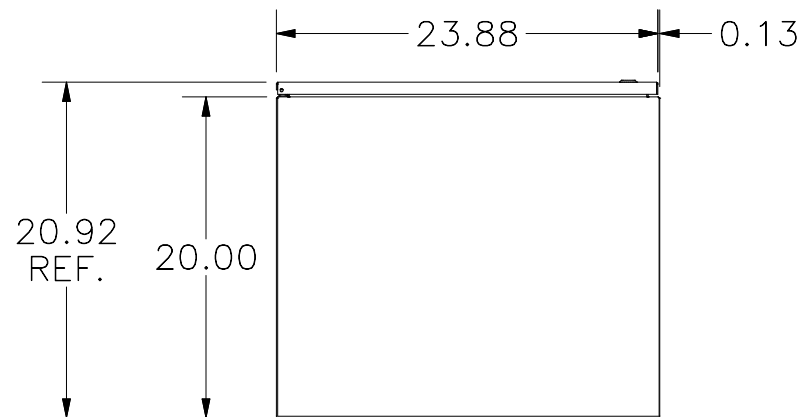

TOP SIDE VIEW

LEFT SIDE VIEW

FRONT VIEW

RIGHT SIDE VIEW

SECTION B-B
(INSIDE BACK OF ENCLOSURE)

BOTTOM SIDE VIEW

PART#: N412242420WCLG
(DATA SUBJECT TO CHANGE WITHOUT NOTICE)