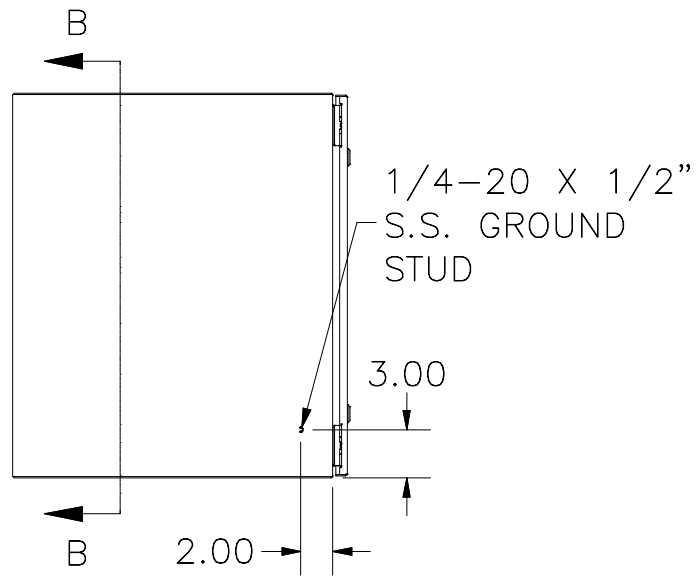

TOP SIDE VIEW

LEFT SIDE VIEW

FRONT VIEW

RIGHT SIDE VIEW

SECTION B-B
(INSIDE BACK OF ENCLOSURE)

BOTTOM SIDE VIEW

PART#: N412242420WCLG
(DATA SUBJECT TO CHANGE WITHOUT NOTICE)