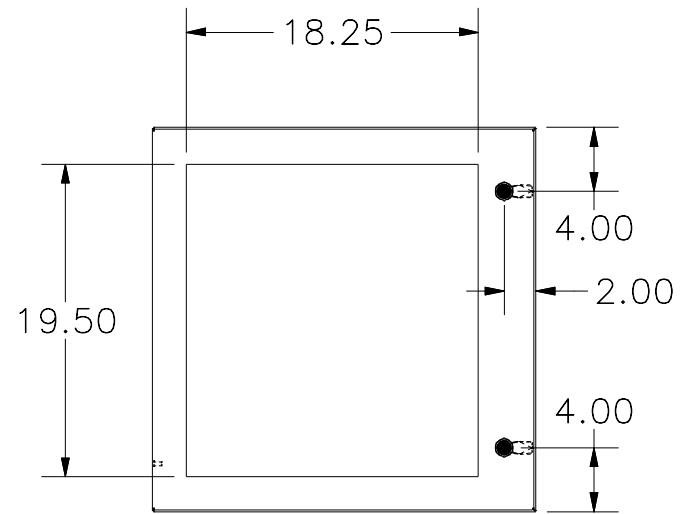

TOP SIDE VIEW

LEFT SIDE VIEW

FRONT VIEW

RIGHT SIDE VIEW

SECTION B-B
(INSIDE BACK OF ENCLOSURE)

BOTTOM SIDE VIEW

PART#: N412242420WCLG
(DATA SUBJECT TO CHANGE WITHOUT NOTICE)