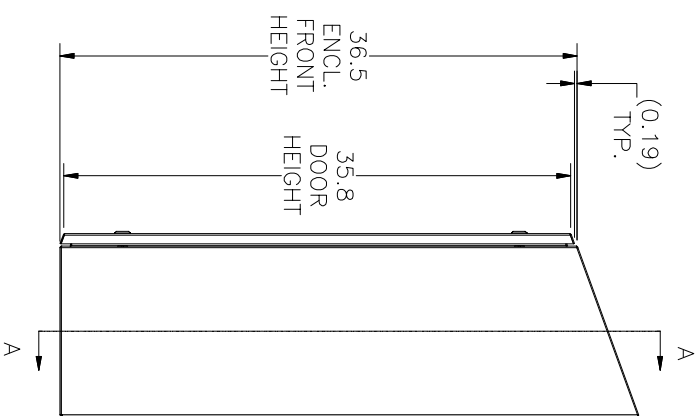

LEFT SIDE VIEW

FRONT VIEW

RIGHT SIDE VIEW

REF. VIEW (DOOR CLOSED)

PART#: N412161208C SSSST
 (DATA SUBJECT TO CHANGE WITHOUT NOTICE)

THIS DRAWING IS PROPERTY OF HUBBELL INC. WIEGMANN
 ALL INFORMATION IS PROPRIETARY AND NOT TO BE DUPLICATED