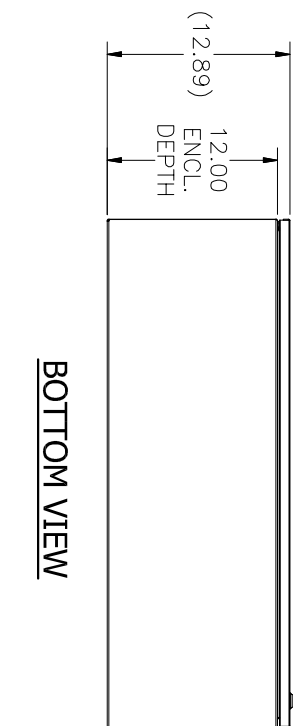

LEFT SIDE VIEW

FRONT VIEW

RIGHT SIDE VIEW

REF. VIEW (DOOR CLOSED)

PART#: N412161208C SSSST
 (DATA SUBJECT TO CHANGE WITHOUT NOTICE)

THIS DRAWING IS PROPERTY OF HUBBELL INC. WIEGMANN
 ALL INFORMATION IS PROPRIETARY AND NOT TO BE DUPLICATED