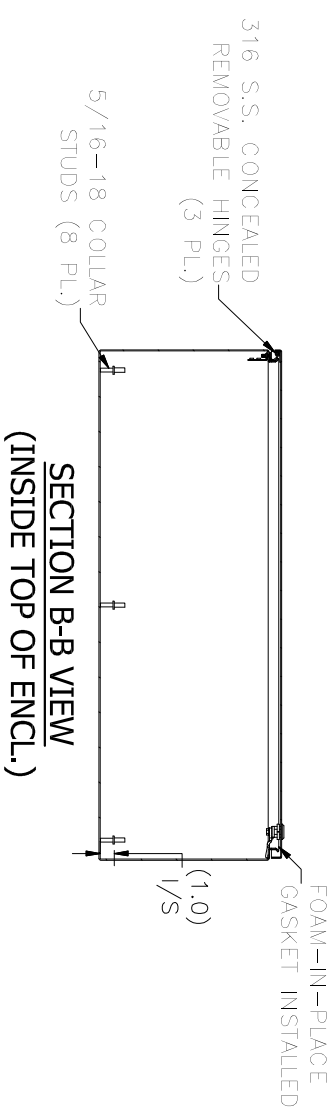

LEFT SIDE VIEW

FRONT VIEW

RIGHT SIDE VIEW

REF. VIEW (DOOR CLOSED)

PART#: N412161208C SSSST
 (DATA SUBJECT TO CHANGE WITHOUT NOTICE)

THIS DRAWING IS PROPERTY OF HUBBELL INC. WIEGMANN
 ALL INFORMATION IS PROPRIETARY AND NOT TO BE DUPLICATED