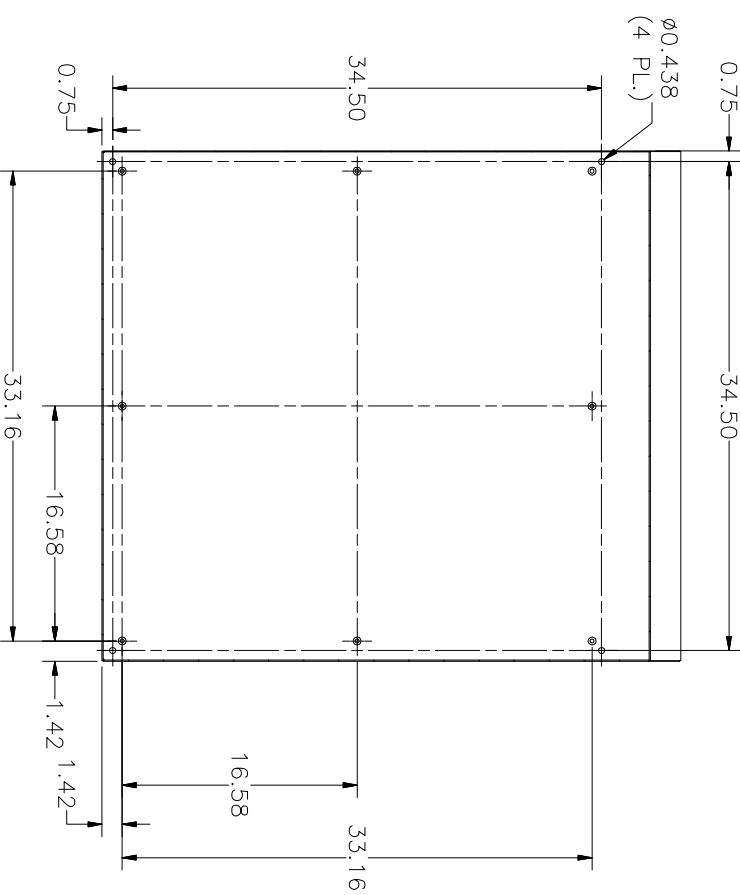

LEFT SIDE VIEW

FRONT VIEW

RIGHT SIDE VIEW

REF. VIEW (DOOR CLOSED)

PART#: N412161208C SSSST
 (DATA SUBJECT TO CHANGE WITHOUT NOTICE)

THIS DRAWING IS PROPERTY OF HUBBELL INC. WIEGMANN
 ALL INFORMATION IS PROPRIETARY AND NOT TO BE DUPLICATED