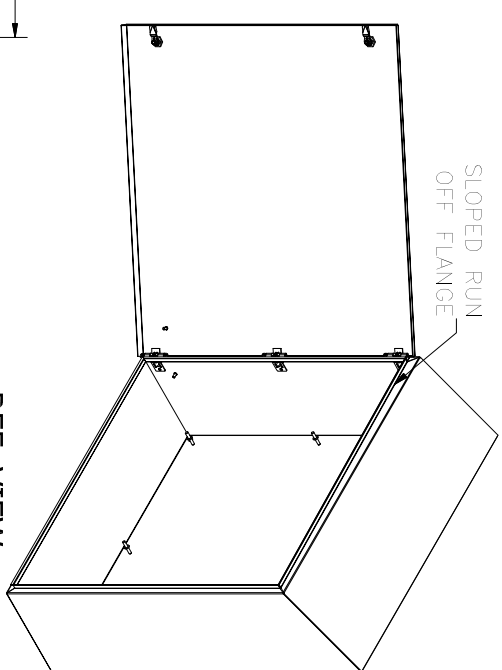

LEFT SIDE VIEW

FRONT VIEW

RIGHT SIDE VIEW

REF. VIEW (DOOR CLOSED)

PART#: N412161208C SSSST
 (DATA SUBJECT TO CHANGE WITHOUT NOTICE)

THIS DRAWING IS PROPERTY OF HUBBELL INC. WIEGMANN
 ALL INFORMATION IS PROPRIETARY AND NOT TO BE DUPLICATED