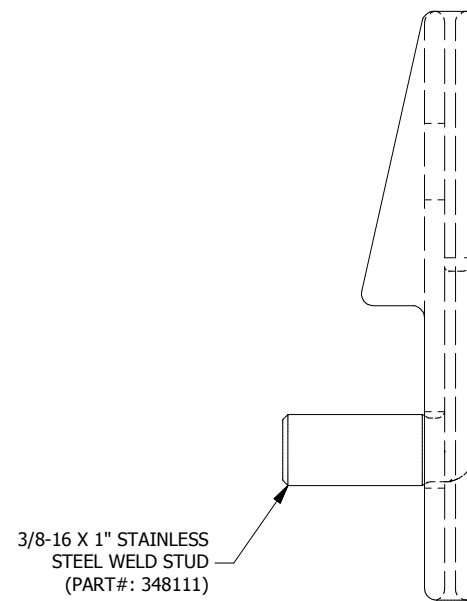

MTG. FT. ASSM. DETAIL (4 PL.)

TOP VIEW

FRONT VIEW

PART #: N412MFKSS
(DATA SUBJECT TO CHANGE WITHOUT NOTICE)

THIS DRAWING IS PROPERTY OF HUBBELL INC. WIEGMANN ALL INFORMATION IS PROPRIETARY AND NOT TO BE DUPLICATED

RIGHT SIDE VIEW

REAR VIEW