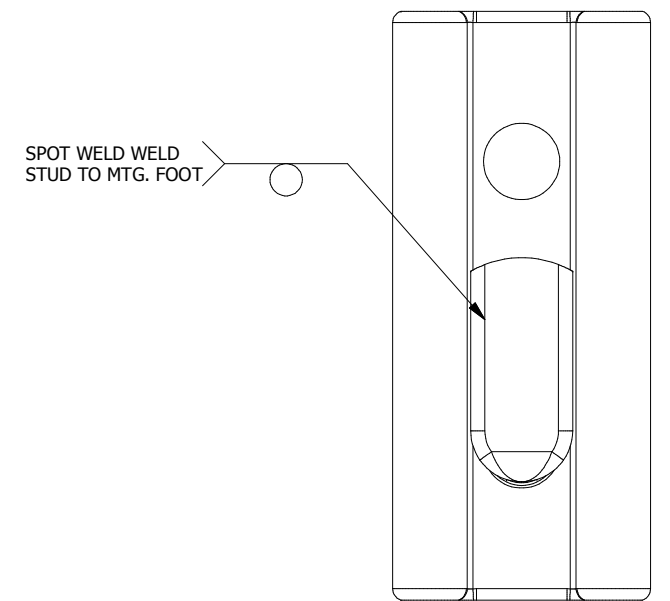

MTG. FT. ASSM. DETAIL (4 PL.)

TOP VIEW

FRONT VIEW

PART #: N412MFKSS
(DATA SUBJECT TO CHANGE WITHOUT NOTICE)

THIS DRAWING IS PROPERTY OF HUBBELL INC. WIEGMANN ALL INFORMATION IS PROPRIETARY AND NOT TO BE DUPLICATED

RIGHT SIDE VIEW

REAR VIEW