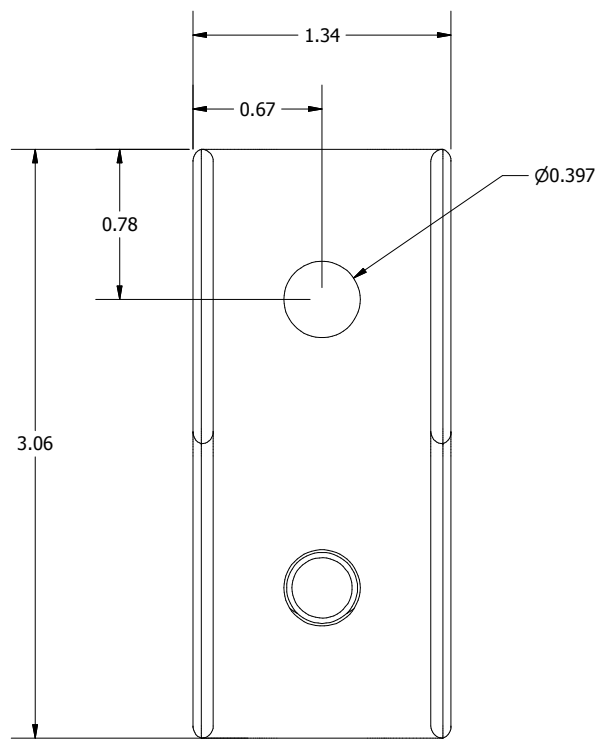

MTG. FT. ASSM. DETAIL (4 PL.)

TOP VIEW

FRONT VIEW

PART #: N412MFKSS
(DATA SUBJECT TO CHANGE WITHOUT NOTICE)

THIS DRAWING IS PROPERTY OF HUBBELL INC. WIEGMANN ALL INFORMATION IS PROPRIETARY AND NOT TO BE DUPLICATED

RIGHT SIDE VIEW

REAR VIEW