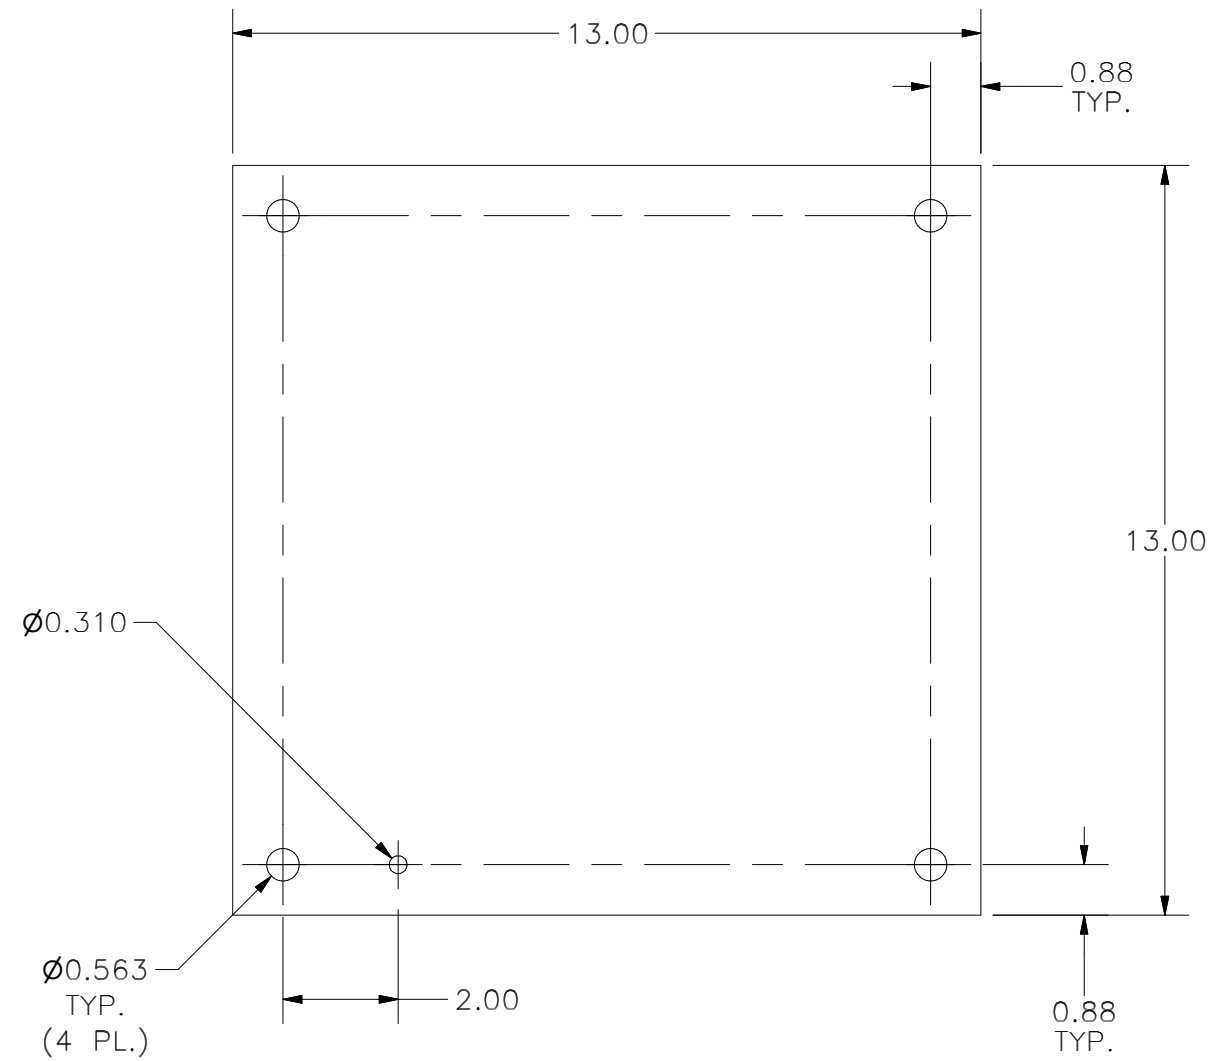

TOP VIEW

PART#: NP1616
(DATA SUBJECT TO CHANGE WITHOUT NOTICE)

THIS DRAWING IS PROPERTY OF HUBBELL INC. WIEGMANN
 ALL INFORMATION IS PROPRIETARY AND NOT TO BE DUPLICATED

FRONT VIEW

SIDE VIEW