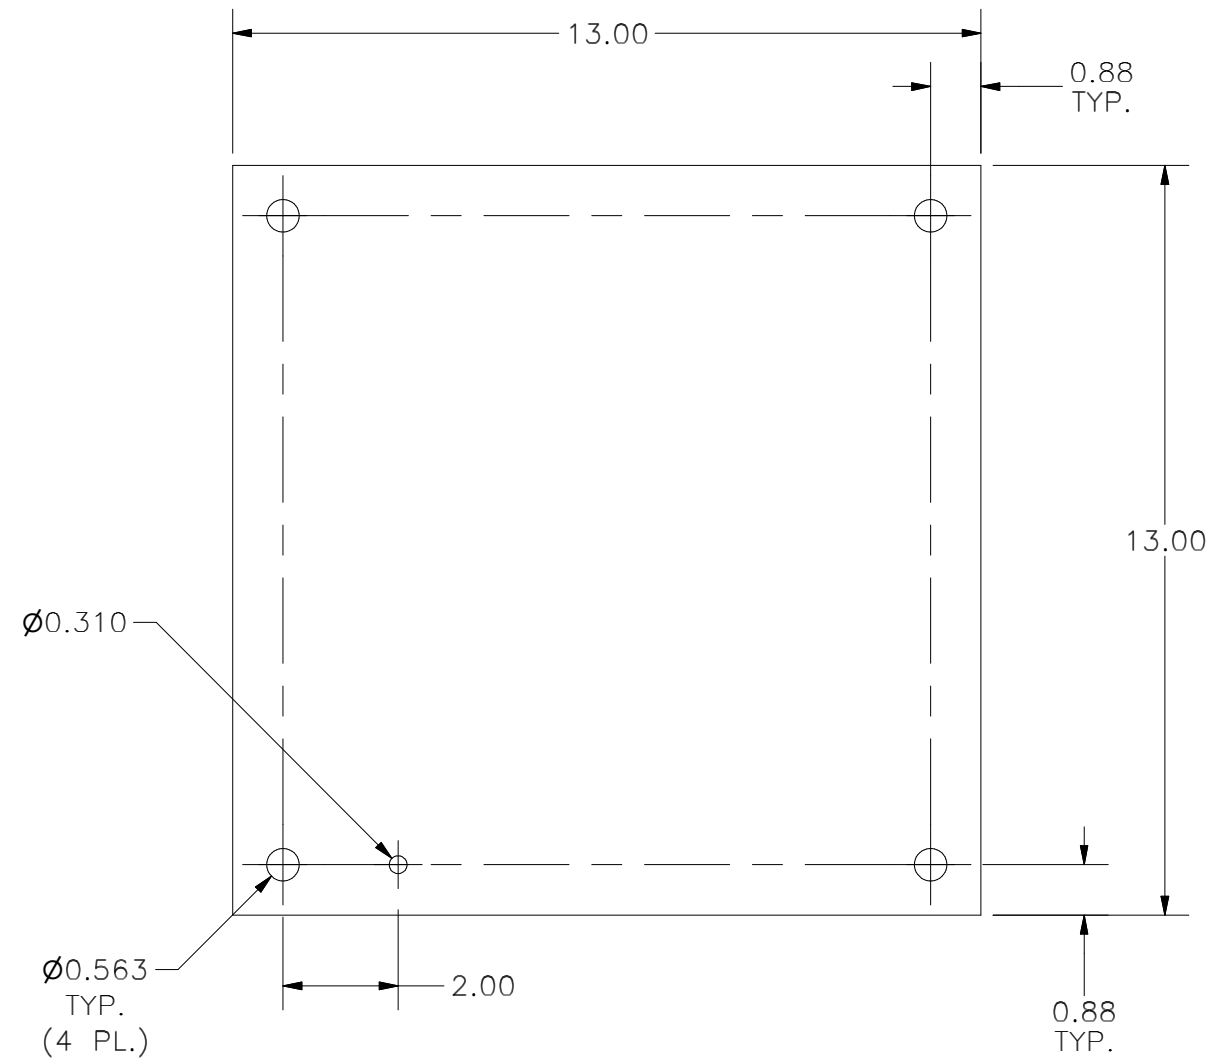

TOP VIEW

**PART#: NP1616G**  
**(DATA SUBJECT TO CHANGE WITHOUT NOTICE)**

THIS DRAWING IS PROPERTY OF HUBBELL INC. WIEGMANN  
 ALL INFORMATION IS PROPRIETARY AND NOT TO BE DUPLICATED

FRONT VIEW

SIDE VIEW