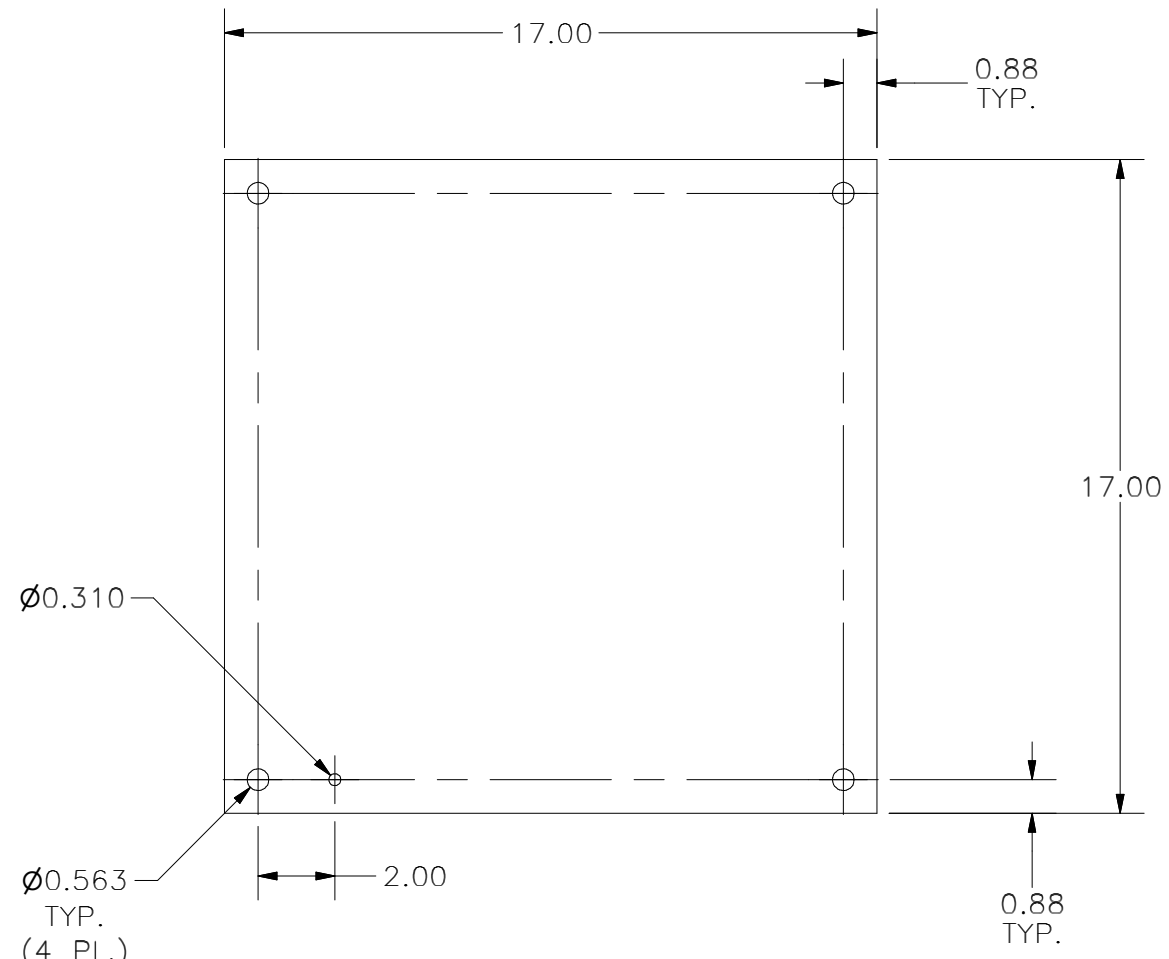

TOP VIEW

PART#: NP2020SS
(DATA SUBJECT TO CHANGE WITHOUT NOTICE)

THIS DRAWING IS PROPERTY OF HUBBELL INC. WIEGMANN
 ALL INFORMATION IS PROPRIETARY AND NOT TO BE DUPLICATED

FRONT VIEW

SIDE VIEW