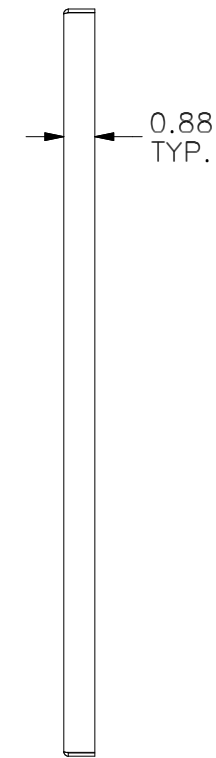

TOP VIEW

PART#: NP2416SS
(DATA SUBJECT TO CHANGE WITHOUT NOTICE)

THIS DRAWING IS PROPERTY OF HUBBELL INC. WIEGMANN
 ALL INFORMATION IS PROPRIETARY AND NOT TO BE DUPLICATED

FRONT VIEW

SIDE VIEW