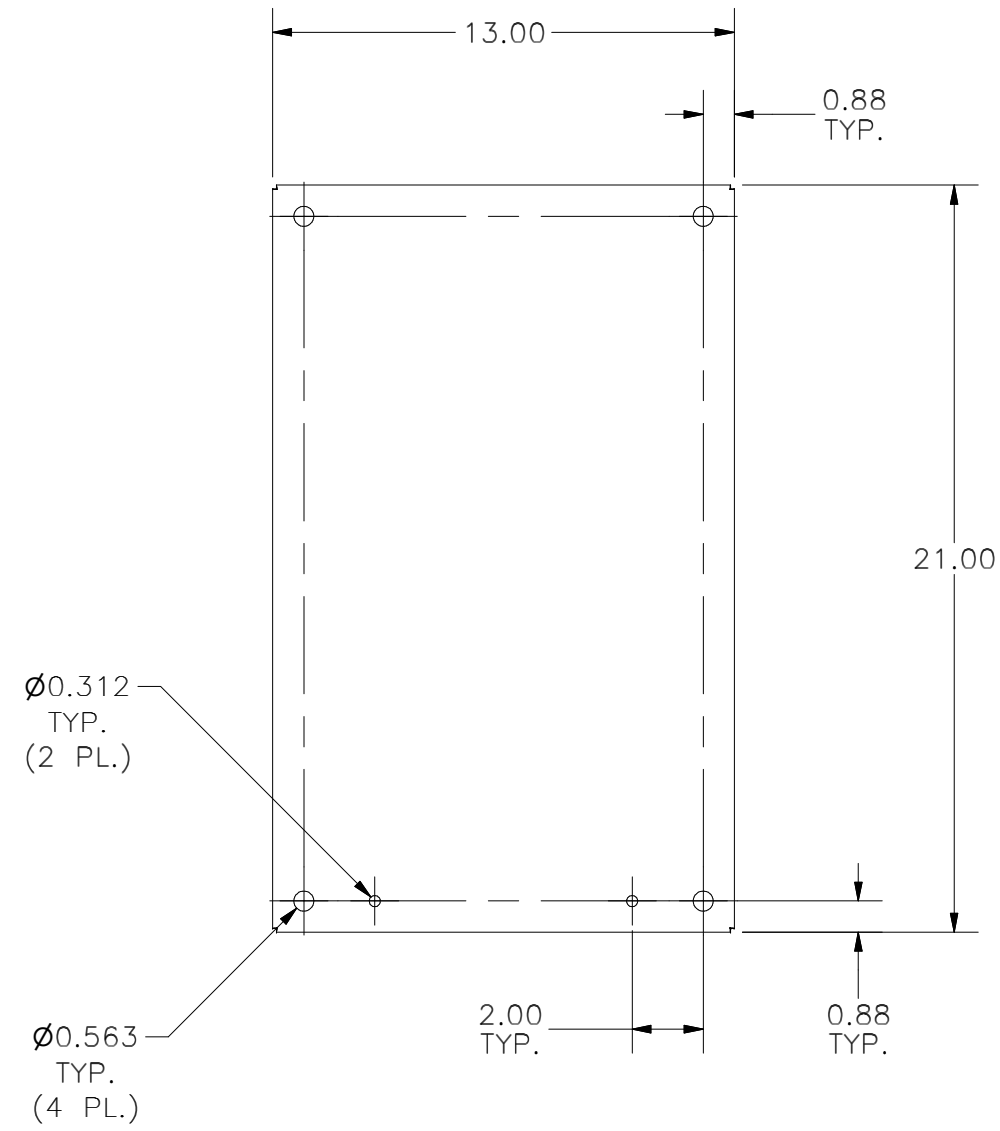

TOP VIEW

PART#: NP2416SS
(DATA SUBJECT TO CHANGE WITHOUT NOTICE)

THIS DRAWING IS PROPERTY OF HUBBELL INC. WIEGMANN
 ALL INFORMATION IS PROPRIETARY AND NOT TO BE DUPLICATED

FRONT VIEW

SIDE VIEW