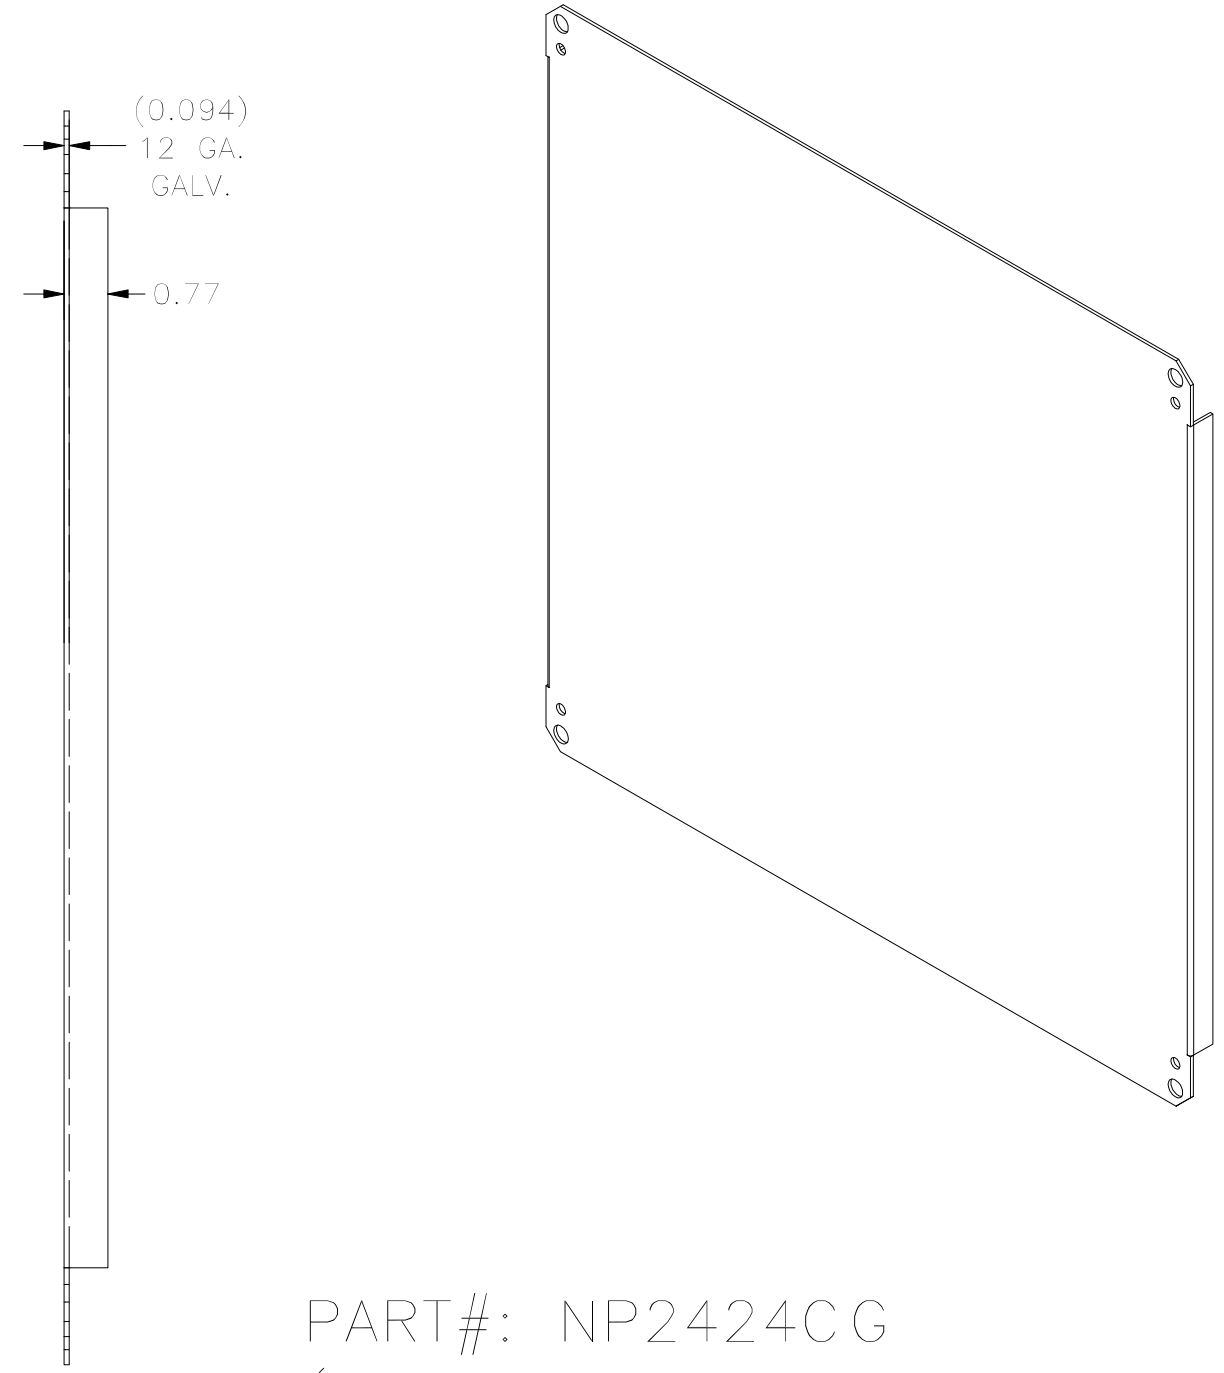

FRONT VIEW

SIDE VIEW

PART#: NP2424CG
 (DATA SUBJECT TO CHANGE WITHOUT NOTICE)
 THIS DRAWING IS PROPERTY OF HUBBELL INC. WIEGMANN
 ALL INFORMATION IS PROPRIETARY AND NOT TO BE DUPLICATED