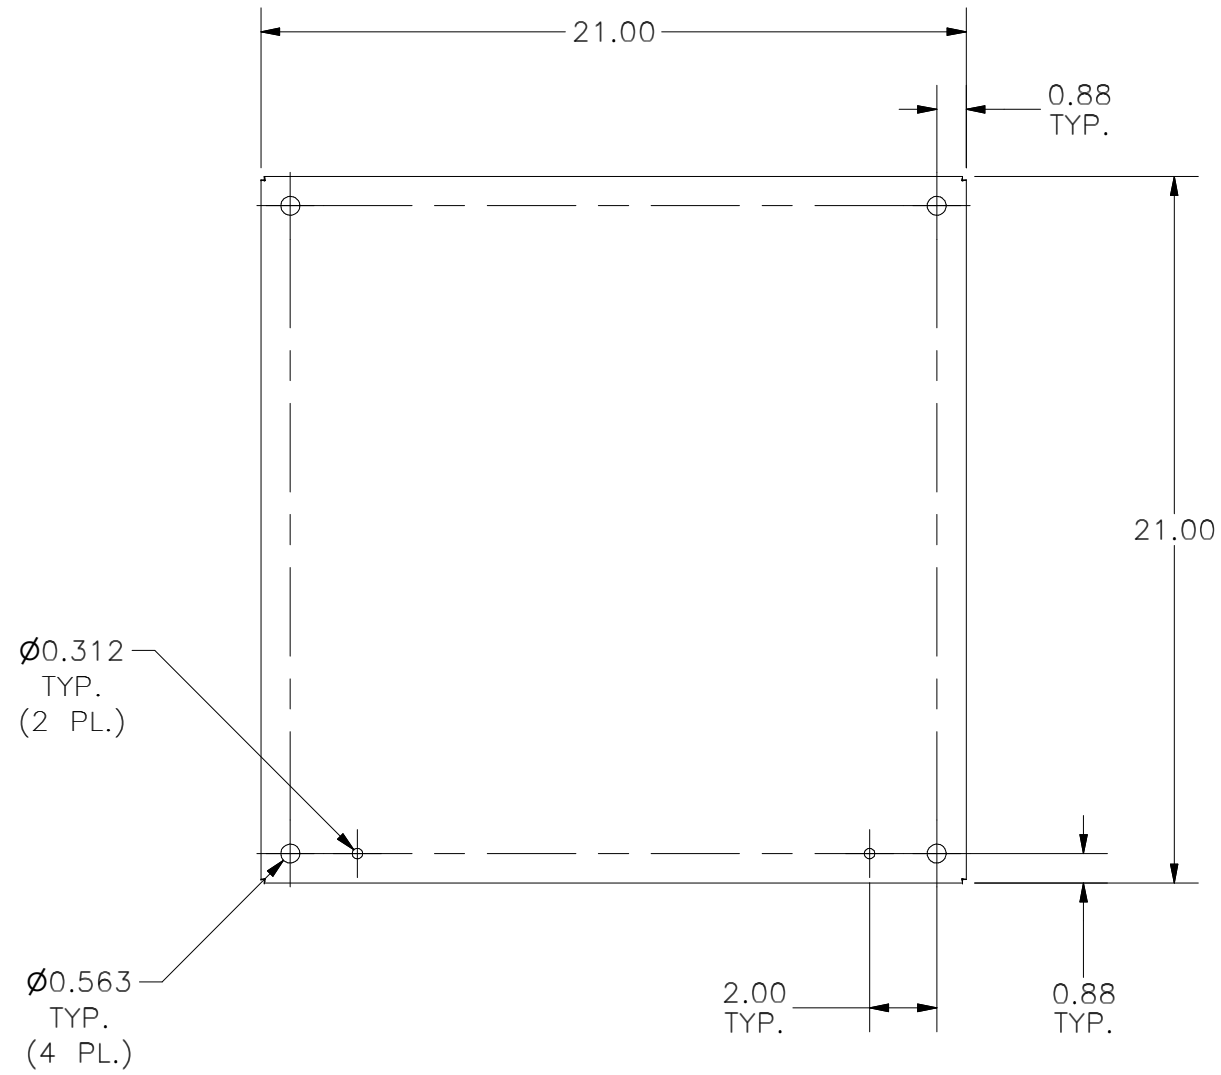

PART#: NP2424SS
(DATA SUBJECT TO CHANGE WITHOUT NOTICE)

THIS DRAWING IS PROPERTY OF HUBBELL INC. WIEGMANN
 ALL INFORMATION IS PROPRIETARY AND NOT TO BE DUPLICATED

FRONT VIEW

SIDE VIEW