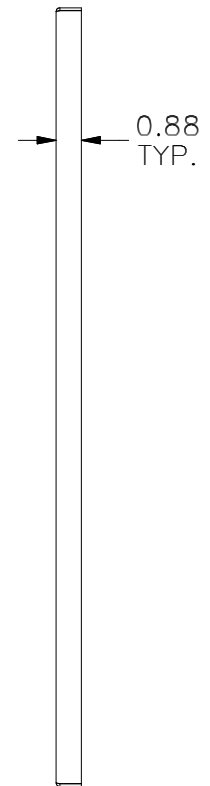

TOP VIEW

PART#: NP3020G
(DATA SUBJECT TO CHANGE WITHOUT NOTICE)

THIS DRAWING IS PROPERTY OF HUBBELL INC. WIEGMANN
 ALL INFORMATION IS PROPRIETARY AND NOT TO BE DUPLICATED

FRONT VIEW

SIDE VIEW