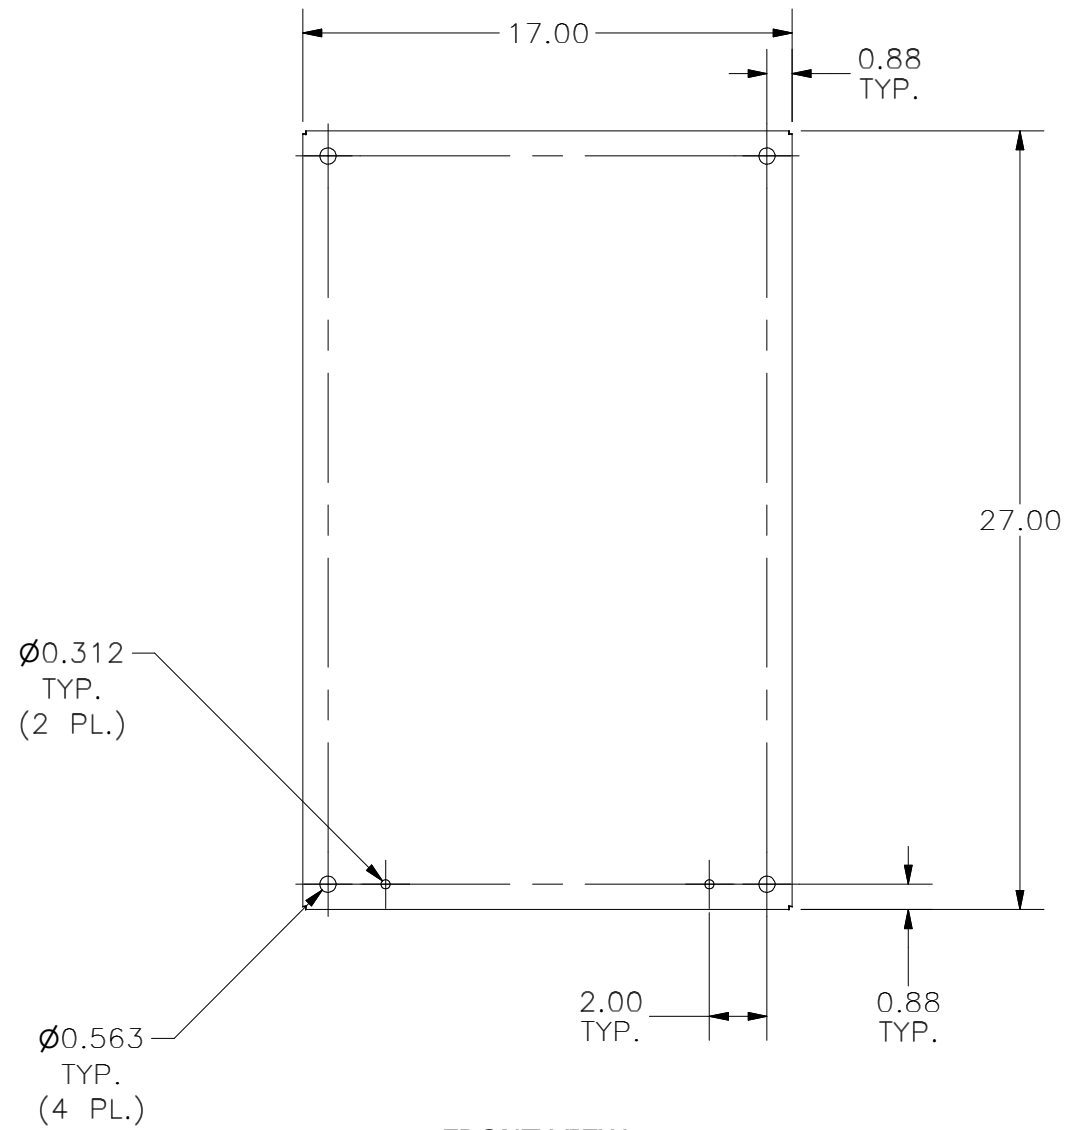

TOP VIEW

PART#: NP3020G
(DATA SUBJECT TO CHANGE WITHOUT NOTICE)

THIS DRAWING IS PROPERTY OF HUBBELL INC. WIEGMANN
 ALL INFORMATION IS PROPRIETARY AND NOT TO BE DUPLICATED

FRONT VIEW

SIDE VIEW